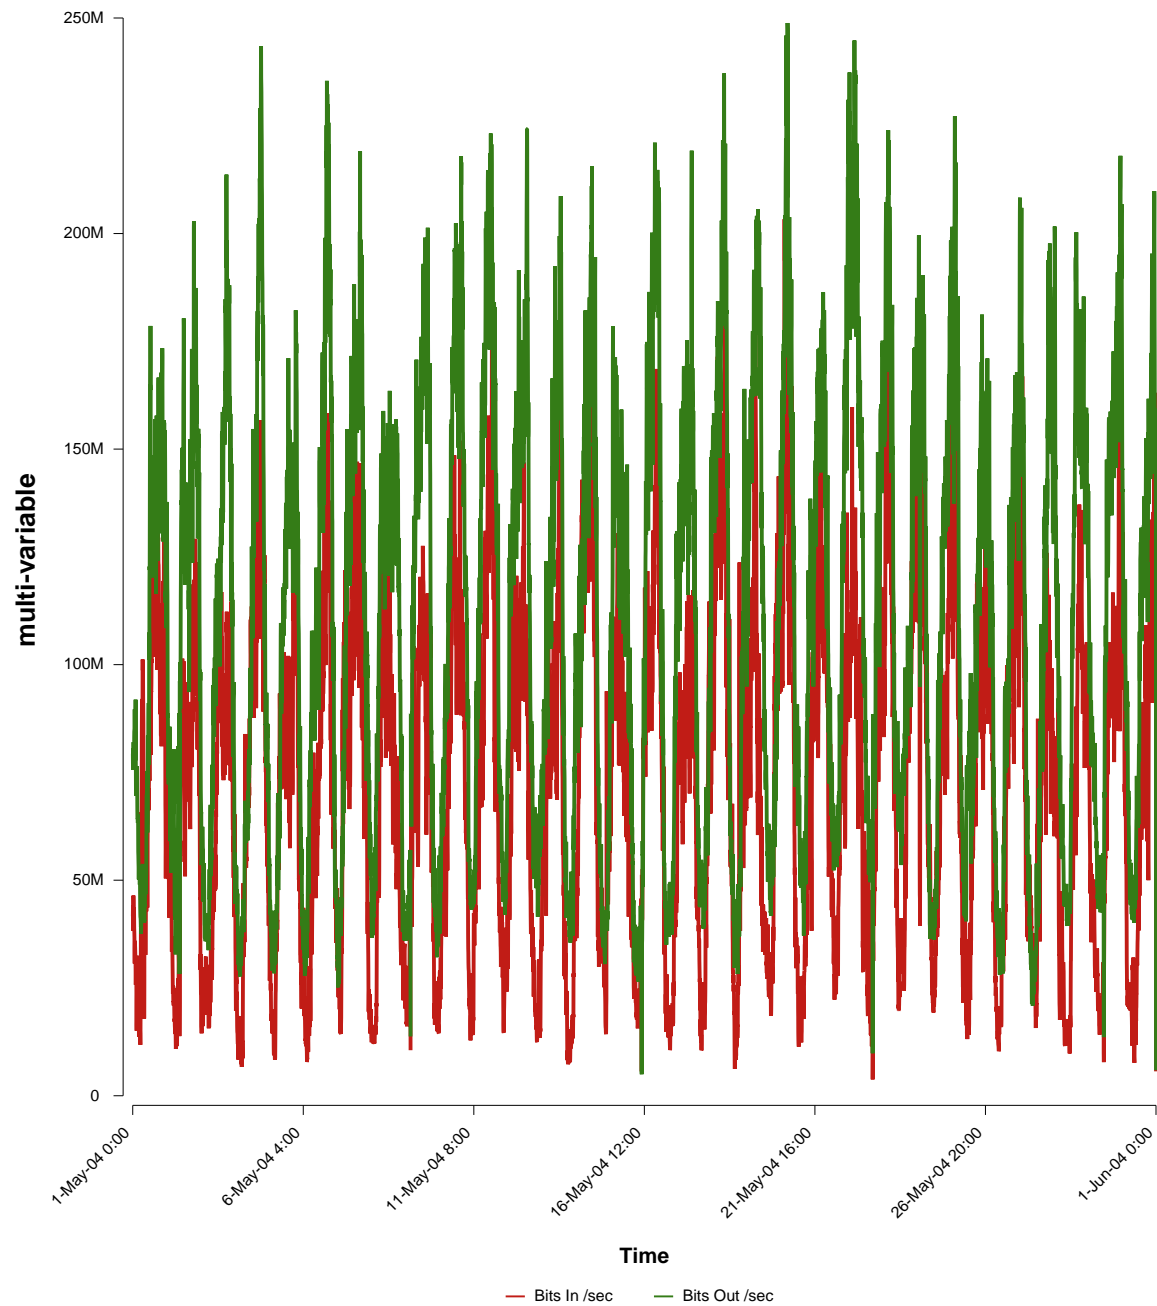

eHealth Trend Report

Divide by Time

SUNET-A-HALMSTAD-HH

From: 2004/05/01 00:00
To: 2004/05/31 23:59

Created: 2004/06/02 03:50:57