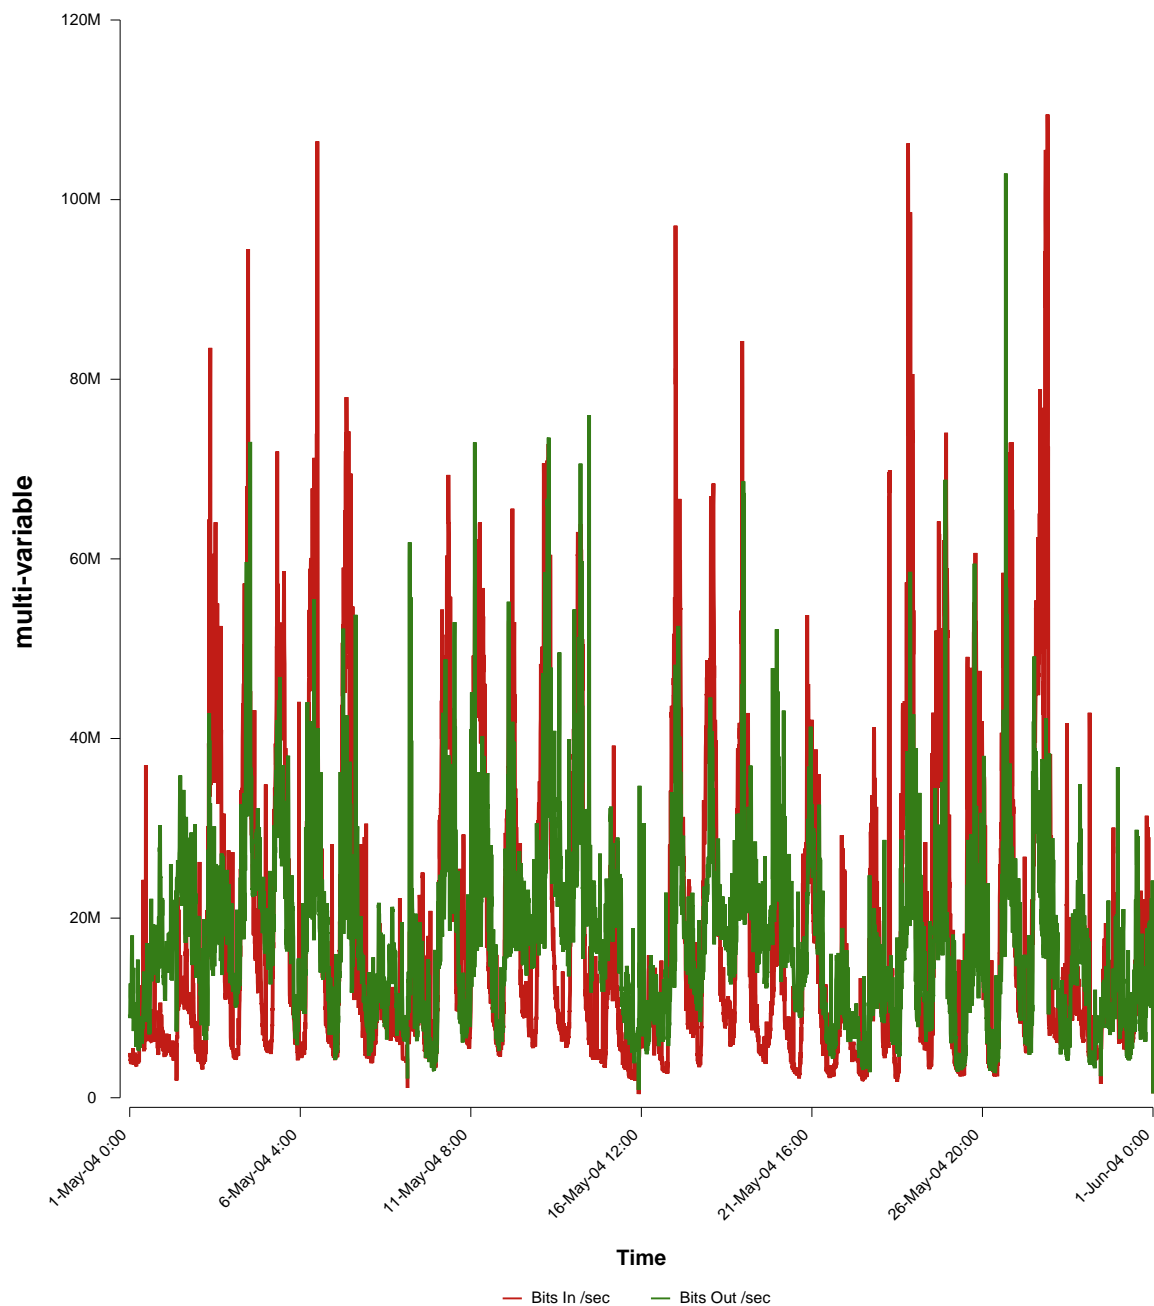

eHealth Trend Report

Divide by Time

SUNET-A-GBG-GU

From: 2004/05/01 00:00
To: 2004/05/31 23:59

Created: 2004/06/02 03:40:58