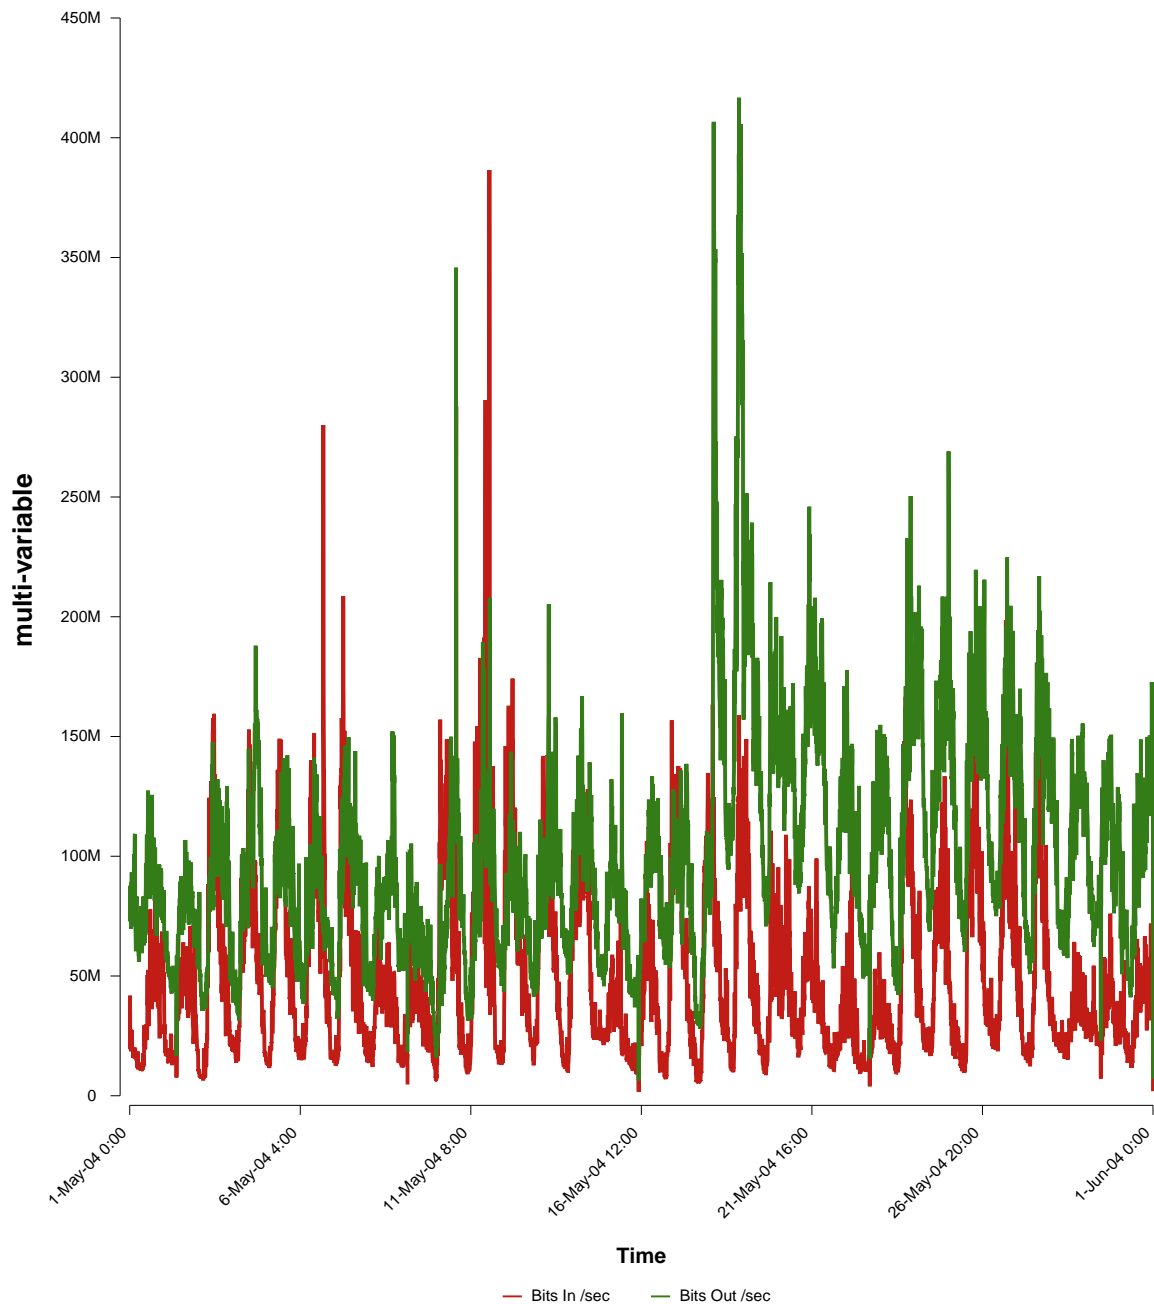

eHealth Trend Report

Divide by Time

SUNET-A-GBG-CHALMERS

From: 2004/05/01 00:00
To: 2004/05/31 23:59

Created: 2004/06/02 03:30:55