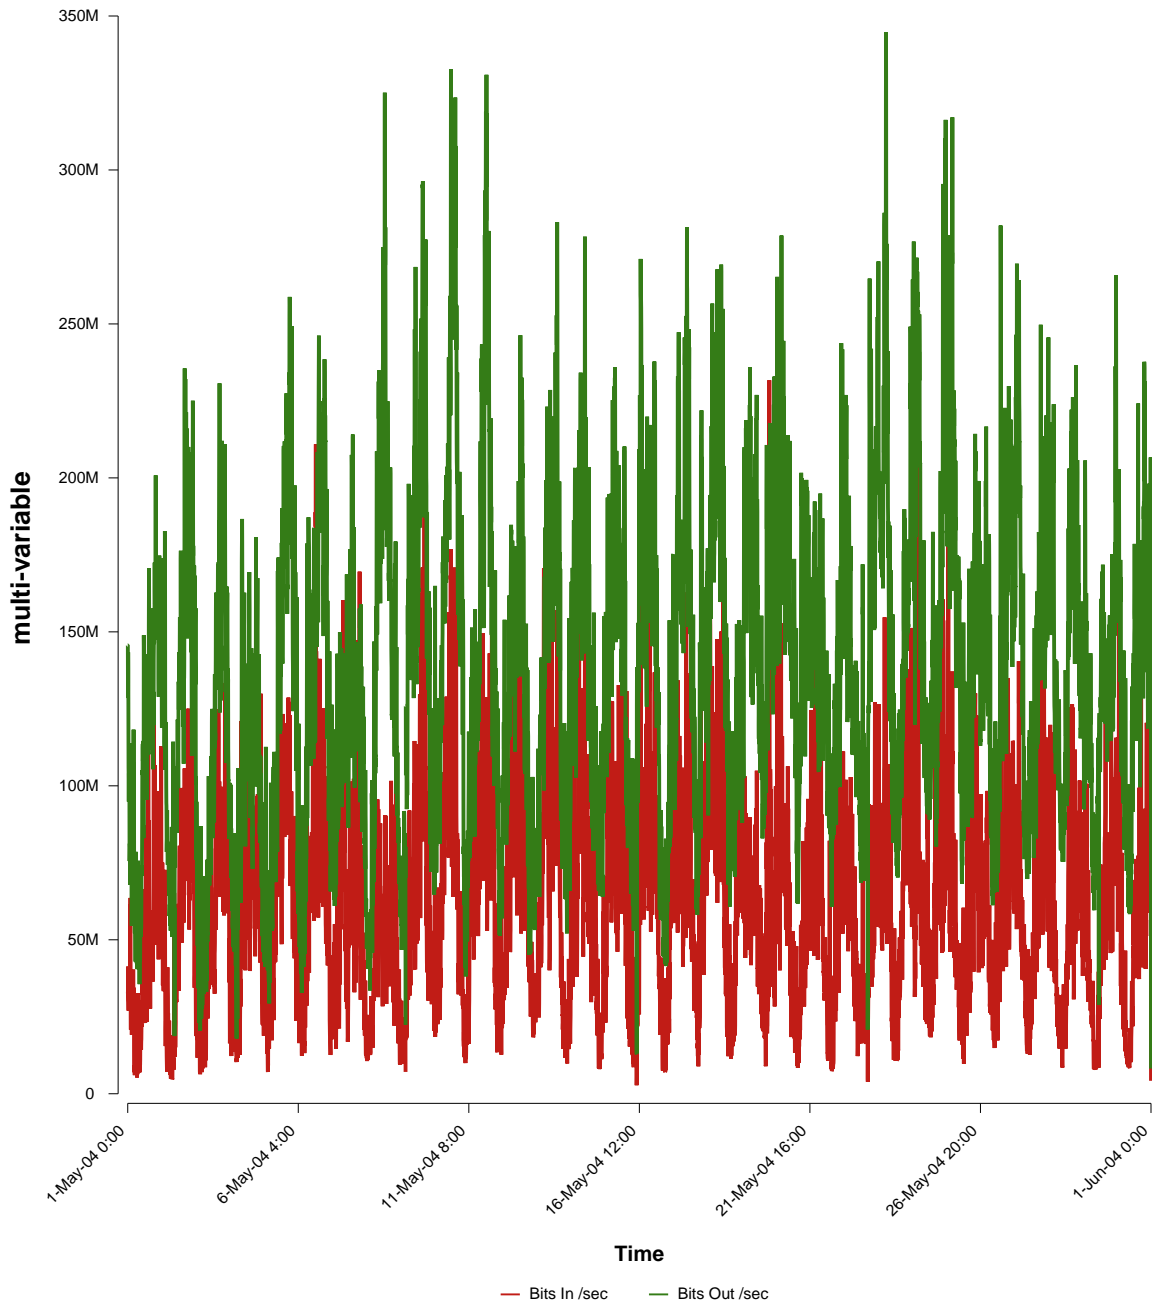

eHealth Trend Report

Divide by Time

SUNET-A-GAVLE-HIG

From: 2004/05/01 00:00
To: 2004/05/31 23:59

Created: 2004/06/02 03:21:07