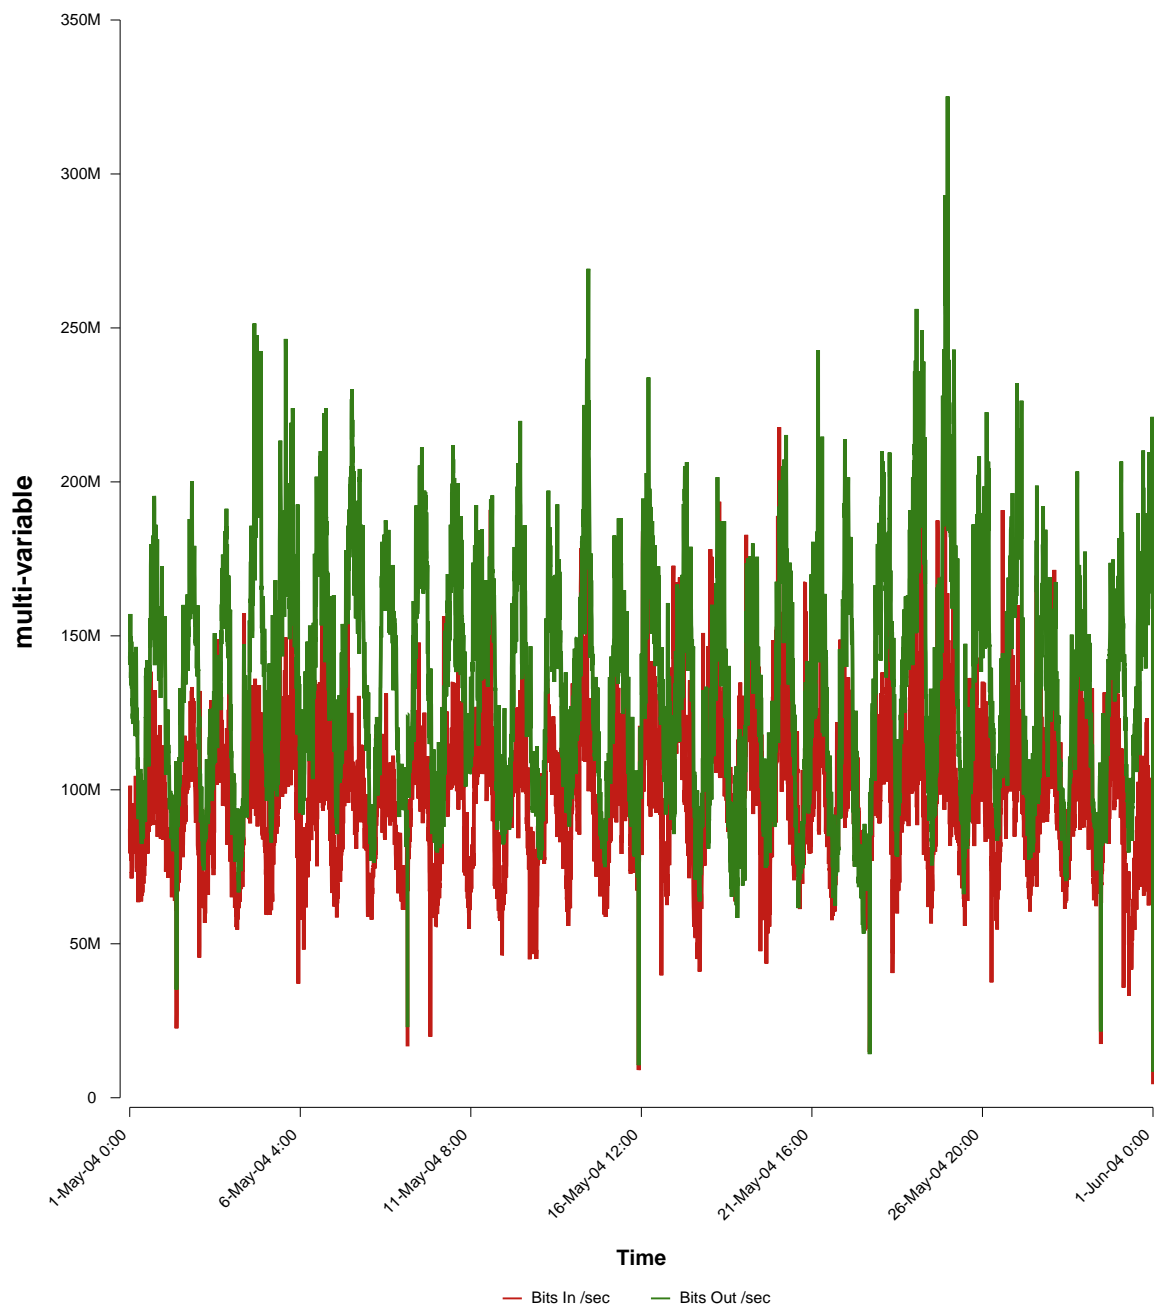

eHealth Trend Report

Divide by Time

SUNET-A-BORLANGE-DU

From: 2004/05/01 00:00
To: 2004/05/31 23:59

Created: 2004/06/02 03:10:55