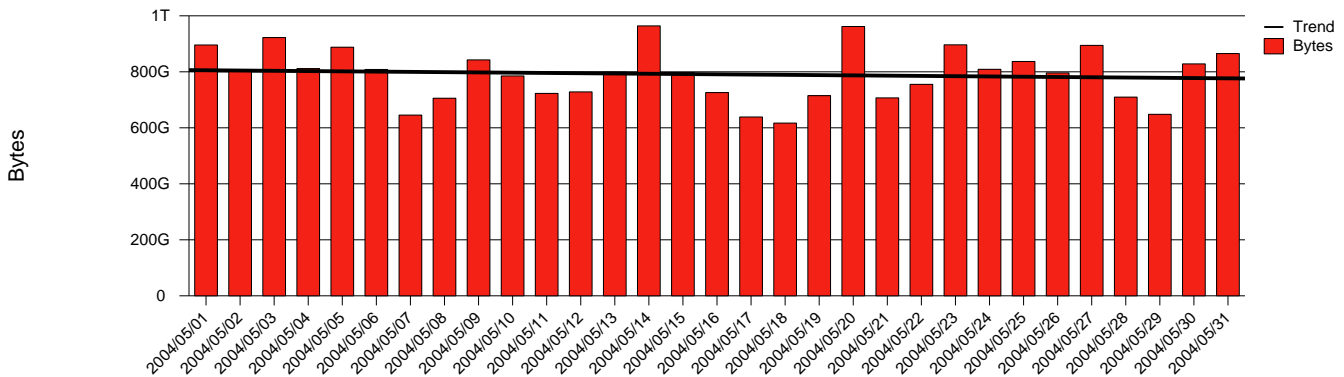

Visby, HGO - Monthly Health Report

LAN/WAN

Report for 2004/05/31

Total Network Volume by Month

Total Network Volume by Week

Total Network Volume by Day

Situations to Watch

Rank	Element Name	Variable	Threshold Value	Monthly Average		Days to (from) Threshold
				Actual	Predicted	
1	hgo2-POS(In)	Errors (% Frames)	5.000	0.719	0.351	Increasing
2	hgo1-POS(In)	Volume (Bandwidth %)	80.000	1.178	1.867	Increasing
3	hgo1-POS(Out)	Volume (Bandwidth %)	80.000	1.768	2.734	Increasing
4	hgo2-POS(In)	Volume (Bandwidth %)	80.000	0.003	0.000	Decreasing
5	hgo2-POS(Out)	Volume (Bandwidth %)	80.000	0.000	0.000	Decreasing