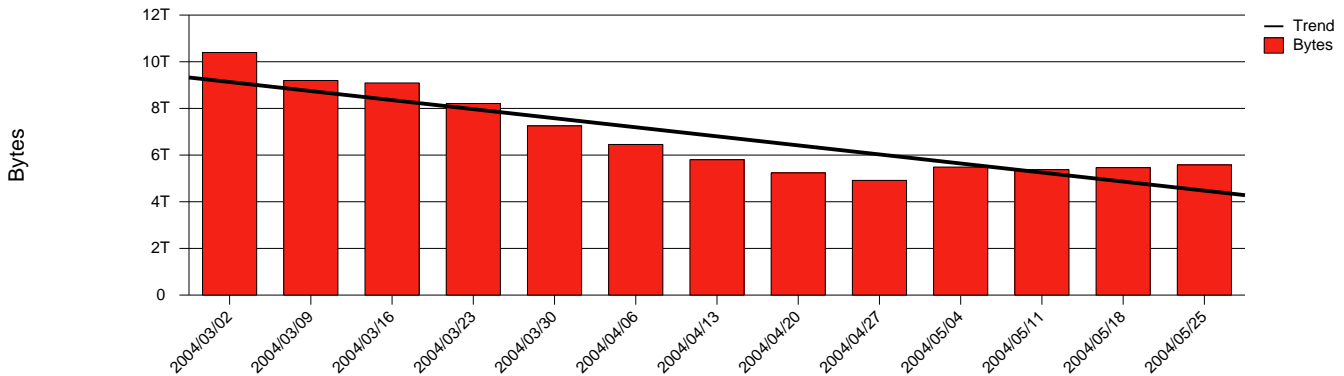

Visby, HGO - Monthly Health Report

LAN/WAN

Report for 2004/05/31

Total Network Volume by Month

Total Network Volume by Week

Total Network Volume by Day

Situations to Watch

Rank	Element Name	Variable	Threshold Value	Monthly Average		Days to (from) Threshold
				Actual	Predicted	
1	hgo2-POS(In)	Errors (% Frames)	5.000	0.719	0.351	Increasing
2	hgo1-POS(In)	Volume (Bandwidth %)	80.000	1.178	1.867	Increasing
3	hgo1-POS(Out)	Volume (Bandwidth %)	80.000	1.768	2.734	Increasing
4	hgo2-POS(In)	Volume (Bandwidth %)	80.000	0.003	0.000	Decreasing
5	hgo2-POS(Out)	Volume (Bandwidth %)	80.000	0.000	0.000	Decreasing