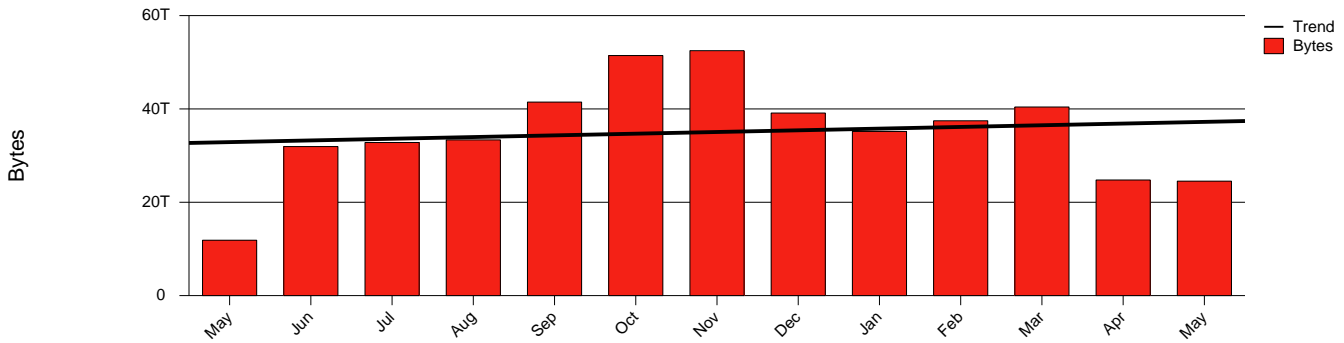

Visby, HGO - Monthly Health Report

LAN/WAN

Report for 2004/05/31

Total Network Volume by Month

Total Network Volume by Week

Total Network Volume by Day

Situations to Watch

Rank	Element Name	Variable	Threshold Value	Monthly Average		Days to (from) Threshold
				Actual	Predicted	
1	hgo2-POS(In)	Errors (% Frames)	5.000	0.719	0.351	Increasing
2	hgo1-POS(In)	Volume (Bandwidth %)	80.000	1.178	1.867	Increasing
3	hgo1-POS(Out)	Volume (Bandwidth %)	80.000	1.768	2.734	Increasing
4	hgo2-POS(In)	Volume (Bandwidth %)	80.000	0.003	0.000	Decreasing
5	hgo2-POS(Out)	Volume (Bandwidth %)	80.000	0.000	0.000	Decreasing