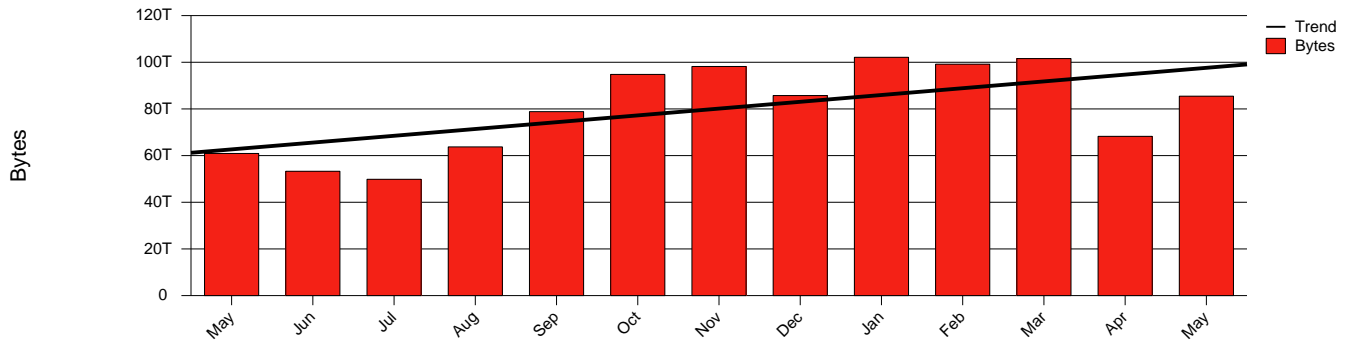

Uppsala, UU - Monthly Health Report

LAN/WAN

Report for 2004/05/31

Total Network Volume by Month

Total Network Volume by Week

Total Network Volume by Day

Situations to Watch

Rank	Element Name	Variable	Threshold Value	Monthly Average		Days to (from) Threshold
				Actual	Predicted	
1	uu1-SRP(Out)	Volume (Bandwidth %)	80.000	5.542	7.272	Increasing
2	uu1-SRP(In)	Volume (Bandwidth %)	80.000	4.724	4.970	Increasing
3	uu2-SRP(In)	Volume (Bandwidth %)	80.000	0.003	0.021	Increasing
4	uu2-SRP(In)	Errors (% Frames)	5.000	0.000	0.000	Decreasing
5	uu2-SRP(Out)	Volume (Bandwidth %)	80.000	0.000	0.000	Decreasing