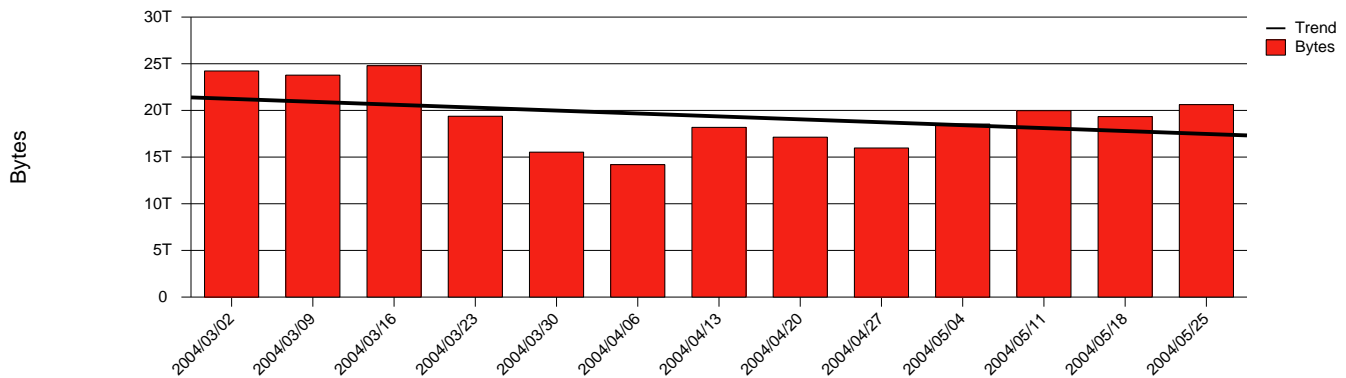

Uppsala, UU - Monthly Health Report

LAN/WAN

Report for 2004/05/31

Total Network Volume by Month

Total Network Volume by Week

Total Network Volume by Day

Situations to Watch

Rank	Element Name	Variable	Threshold Value	Monthly Average		Days to (from) Threshold
				Actual	Predicted	
1	uu1-SRP(Out)	Volume (Bandwidth %)	80.000	5.542	7.272	Increasing
2	uu1-SRP(In)	Volume (Bandwidth %)	80.000	4.724	4.970	Increasing
3	uu2-SRP(In)	Volume (Bandwidth %)	80.000	0.003	0.021	Increasing
4	uu2-SRP(In)	Errors (% Frames)	5.000	0.000	0.000	Decreasing
5	uu2-SRP(Out)	Volume (Bandwidth %)	80.000	0.000	0.000	Decreasing