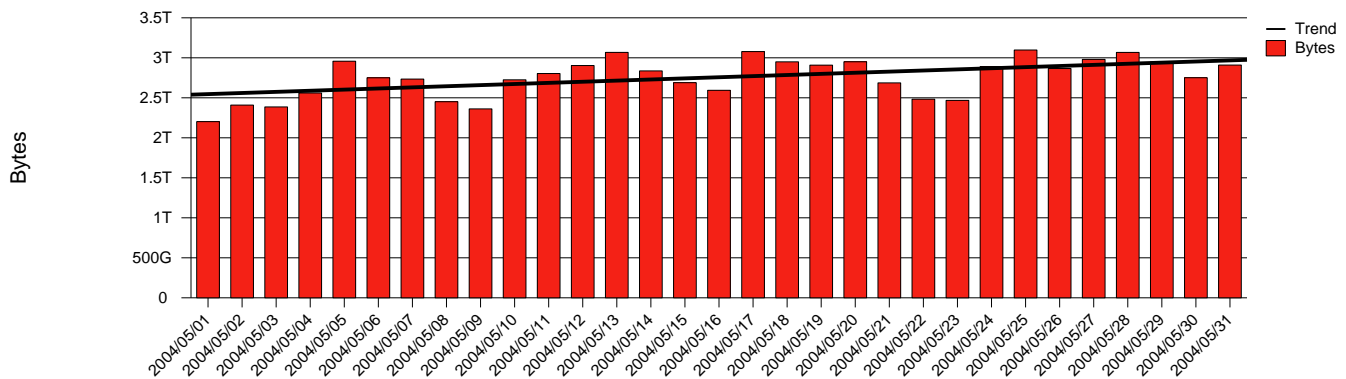

Uppsala, UU - Monthly Health Report

LAN/WAN

Report for 2004/05/31

Total Network Volume by Month

Total Network Volume by Week

Total Network Volume by Day

Situations to Watch

Rank	Element Name	Variable	Threshold Value	Monthly Average		Days to (from) Threshold
				Actual	Predicted	
1	uu1-SRP(Out)	Volume (Bandwidth %)	80.000	5.542	7.272	Increasing
2	uu1-SRP(In)	Volume (Bandwidth %)	80.000	4.724	4.970	Increasing
3	uu2-SRP(In)	Volume (Bandwidth %)	80.000	0.003	0.021	Increasing
4	uu2-SRP(In)	Errors (% Frames)	5.000	0.000	0.000	Decreasing
5	uu2-SRP(Out)	Volume (Bandwidth %)	80.000	0.000	0.000	Decreasing