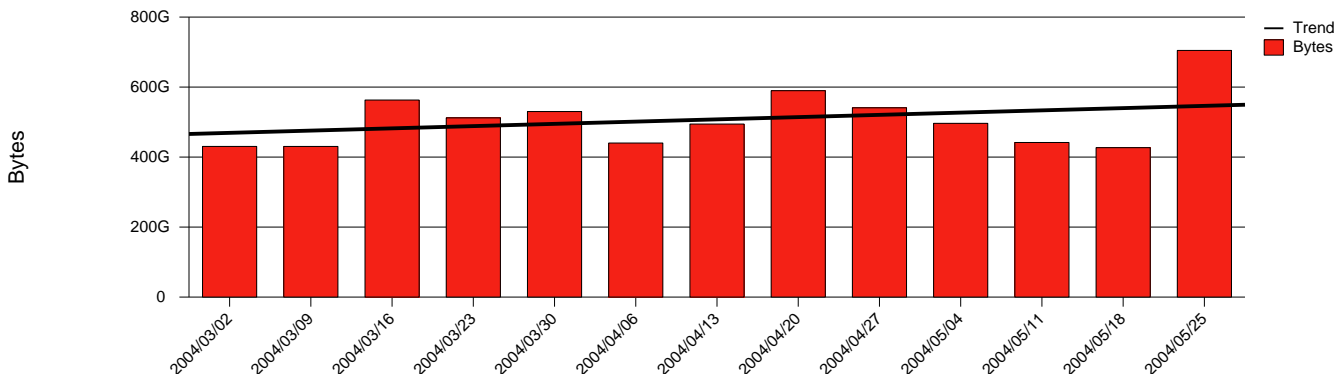

Uppsala, SLU - Monthly Health Report

LAN/WAN

Report for 2004/05/31

Total Network Volume by Month

Total Network Volume by Week

Total Network Volume by Day

Situations to Watch

Rank	Element Name	Variable	Threshold Value	Monthly Average		Days to (from) Threshold
				Actual	Predicted	
1	slu2-SRP(Out)	Volume (Bandwidth %)	80.000	0.077	0.108	Increasing
2	slu1-SRP(In)	Volume (Bandwidth %)	80.000	0.167	0.165	Increasing
3	slu2-SRP(In)	Volume (Bandwidth %)	80.000	0.002	0.003	Increasing
4	slu1-SRP(In)	Errors (% Frames)	5.000	0.000	0.000	Decreasing
5	slu1-SRP(Out)	Volume (Bandwidth %)	80.000	0.026	0.016	Decreasing
6	slu2-SRP(In)	Errors (% Frames)	5.000	0.000	0.000	Decreasing