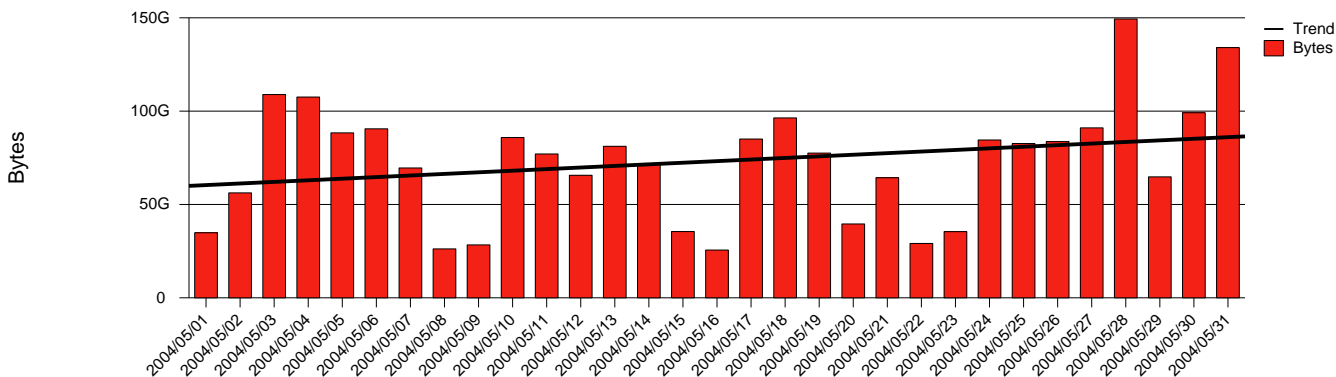

Uppsala, SLU - Monthly Health Report

LAN/WAN

Report for 2004/05/31

Total Network Volume by Month

Total Network Volume by Week

Total Network Volume by Day

Situations to Watch

Rank	Element Name	Variable	Threshold Value	Monthly Average		Days to (from) Threshold
				Actual	Predicted	
1	slu2-SRP(Out)	Volume (Bandwidth %)	80.000	0.077	0.108	Increasing
2	slu1-SRP(In)	Volume (Bandwidth %)	80.000	0.167	0.165	Increasing
3	slu2-SRP(In)	Volume (Bandwidth %)	80.000	0.002	0.003	Increasing
4	slu1-SRP(In)	Errors (% Frames)	5.000	0.000	0.000	Decreasing
5	slu1-SRP(Out)	Volume (Bandwidth %)	80.000	0.026	0.016	Decreasing
6	slu2-SRP(In)	Errors (% Frames)	5.000	0.000	0.000	Decreasing