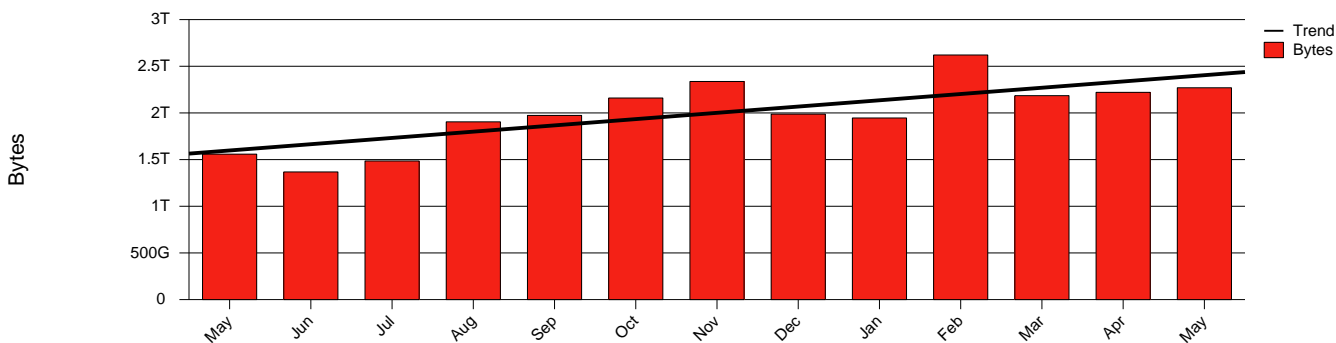

Uppsala, SLU - Monthly Health Report

LAN/WAN

Report for 2004/05/31

Total Network Volume by Month

Total Network Volume by Week

Total Network Volume by Day

Situations to Watch

Rank	Element Name	Variable	Threshold Value	Monthly Average		Days to (from) Threshold
				Actual	Predicted	
1	slu2-SRP(Out)	Volume (Bandwidth %)	80.000	0.077	0.108	Increasing
2	slu1-SRP(In)	Volume (Bandwidth %)	80.000	0.167	0.165	Increasing
3	slu2-SRP(In)	Volume (Bandwidth %)	80.000	0.002	0.003	Increasing
4	slu1-SRP(In)	Errors (% Frames)	5.000	0.000	0.000	Decreasing
5	slu1-SRP(Out)	Volume (Bandwidth %)	80.000	0.026	0.016	Decreasing
6	slu2-SRP(In)	Errors (% Frames)	5.000	0.000	0.000	Decreasing