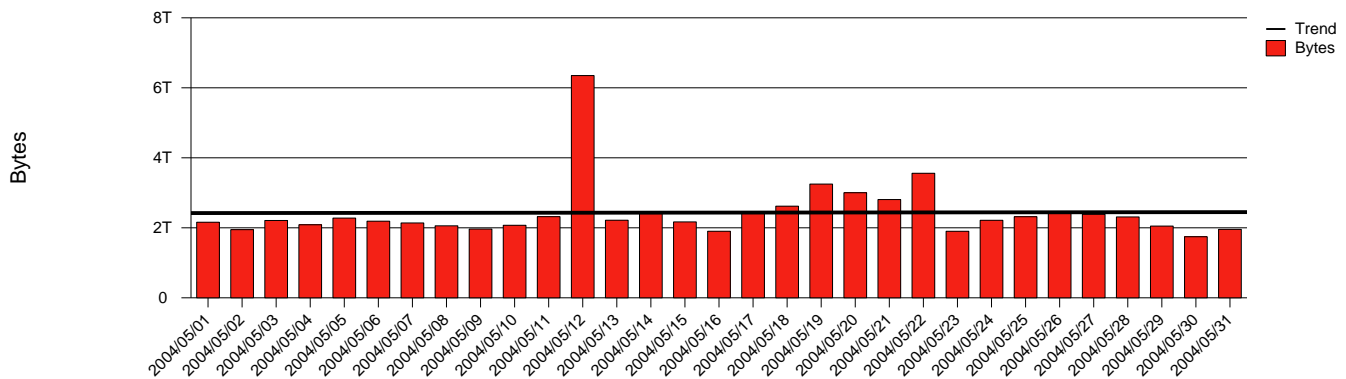

# Umeå, UMU - Monthly Health Report

LAN/WAN

Report for 2004/05/31

Total Network Volume by Month

Total Network Volume by Week

Total Network Volume by Day

Situations to Watch

Rank	Element Name	Variable	Threshold Value	Monthly Average		Days to (from) Threshold
				Actual	Predicted	
1	umu2-SRP(In)	Errors (% Frames)	5.000	0.000	26.422	(276)
2	umu1-SRP(In)	Errors (% Frames)	5.000	0.000	0.000	Increasing
3	umu1-SRP(In)	Volume (Bandwidth %)	80.000	2.911	1.641	Decreasing
4	umu1-SRP(Out)	Volume (Bandwidth %)	80.000	6.154	4.815	Decreasing
5	umu2-SRP(In)	Volume (Bandwidth %)	80.000	0.003	0.003	Decreasing
6	umu2-SRP(Out)	Volume (Bandwidth %)	80.000	0.000	0.000	Decreasing