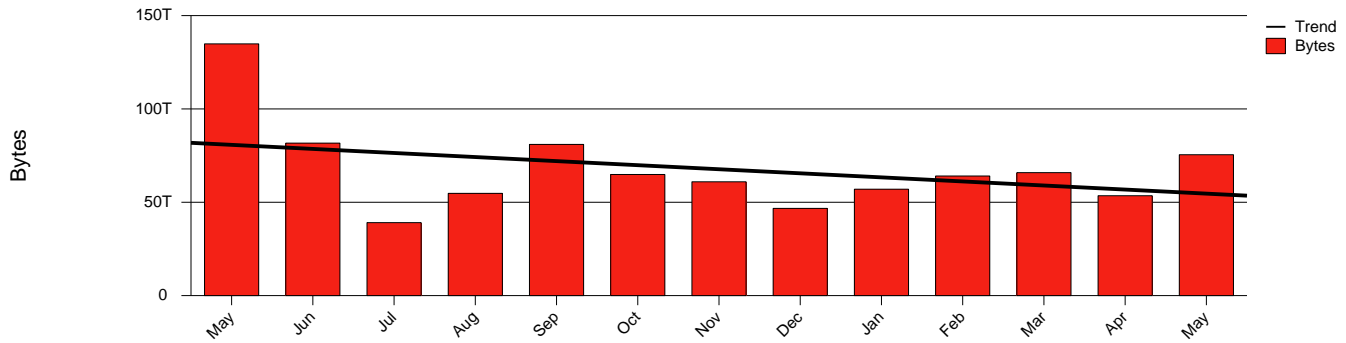

# Umeå, UMU - Monthly Health Report

LAN/WAN

Report for 2004/05/31

Total Network Volume by Month

Total Network Volume by Week

Total Network Volume by Day

Situations to Watch

Rank	Element Name	Variable	Threshold Value	Monthly Average		Days to (from) Threshold
				Actual	Predicted	
1	umu2-SRP(In)	Errors (% Frames)	5.000	0.000	26.422	(276)
2	umu1-SRP(In)	Errors (% Frames)	5.000	0.000	0.000	Increasing
3	umu1-SRP(In)	Volume (Bandwidth %)	80.000	2.911	1.641	Decreasing
4	umu1-SRP(Out)	Volume (Bandwidth %)	80.000	6.154	4.815	Decreasing
5	umu2-SRP(In)	Volume (Bandwidth %)	80.000	0.003	0.003	Decreasing
6	umu2-SRP(Out)	Volume (Bandwidth %)	80.000	0.000	0.000	Decreasing