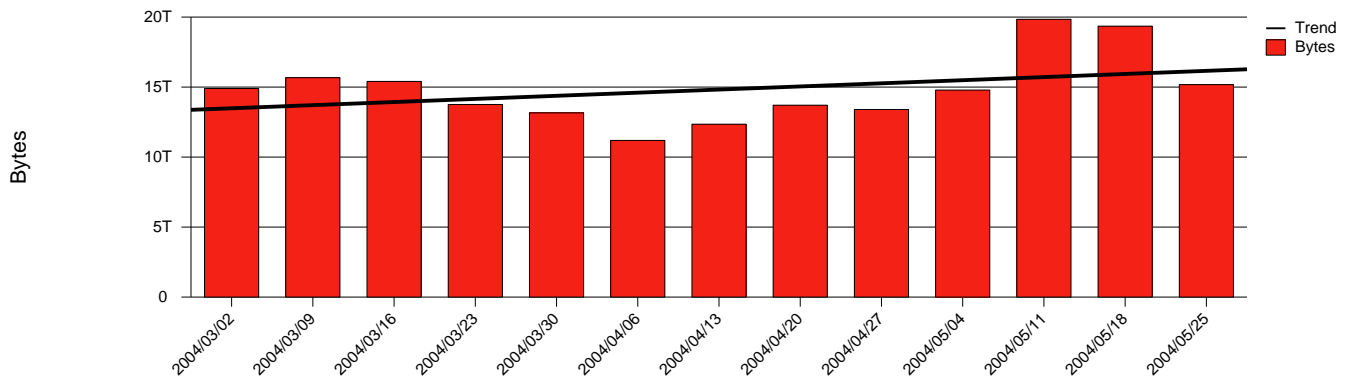

# Umeå, UMU - Monthly Health Report

LAN/WAN

Report for 2004/05/31

Total Network Volume by Month

Total Network Volume by Week

Total Network Volume by Day

Situations to Watch

Rank	Element Name	Variable	Threshold Value	Monthly Average		Days to (from) Threshold
				Actual	Predicted	
1	umu2-SRP(In)	Errors (% Frames)	5.000	0.000	26.422	(276)
2	umu1-SRP(In)	Errors (% Frames)	5.000	0.000	0.000	Increasing
3	umu1-SRP(In)	Volume (Bandwidth %)	80.000	2.911	1.641	Decreasing
4	umu1-SRP(Out)	Volume (Bandwidth %)	80.000	6.154	4.815	Decreasing
5	umu2-SRP(In)	Volume (Bandwidth %)	80.000	0.003	0.003	Decreasing
6	umu2-SRP(Out)	Volume (Bandwidth %)	80.000	0.000	0.000	Decreasing