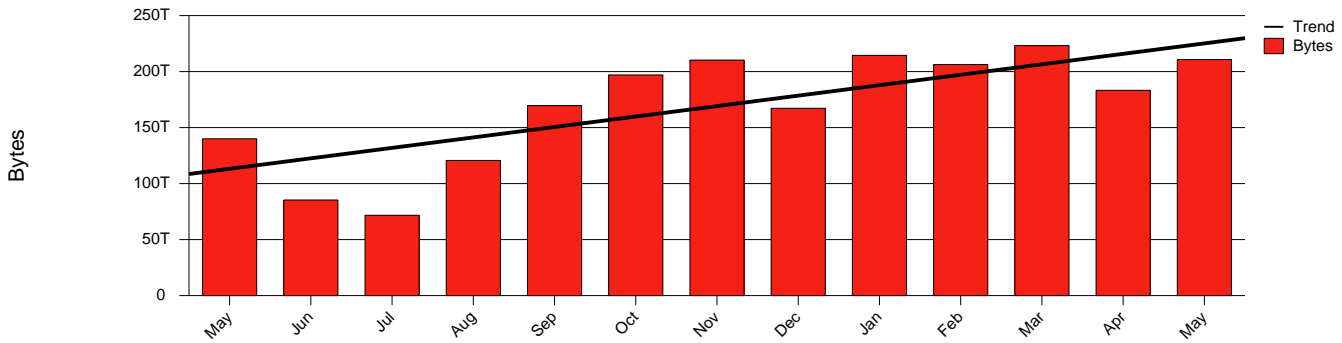

Linköping, LIU - Monthly Health Report

LAN/WAN

Report for 2004/05/31

Total Network Volume by Month

Total Network Volume by Week

Total Network Volume by Day

Situations to Watch

Rank	Element Name	Variable	Threshold Value	Monthly Average		Days to (from) Threshold
				Actual	Predicted	
1	liu2-SRP(Out)	Volume (Bandwidth %)	80.000	13.908	15.777	Increasing
2	liu2-SRP(In)	Volume (Bandwidth %)	80.000	11.366	12.161	Increasing
3	liu1-SRP(In)	Volume (Bandwidth %)	80.000	0.050	0.109	Increasing
4	liu1-SRP(Out)	Volume (Bandwidth %)	80.000	0.002	0.012	Increasing
5	liu2-SRP(In)	Errors (% Frames)	5.000	0.000	0.000	Increasing
6	liu1-SRP(In)	Errors (% Frames)	5.000	7.635	60.965	Decreasing