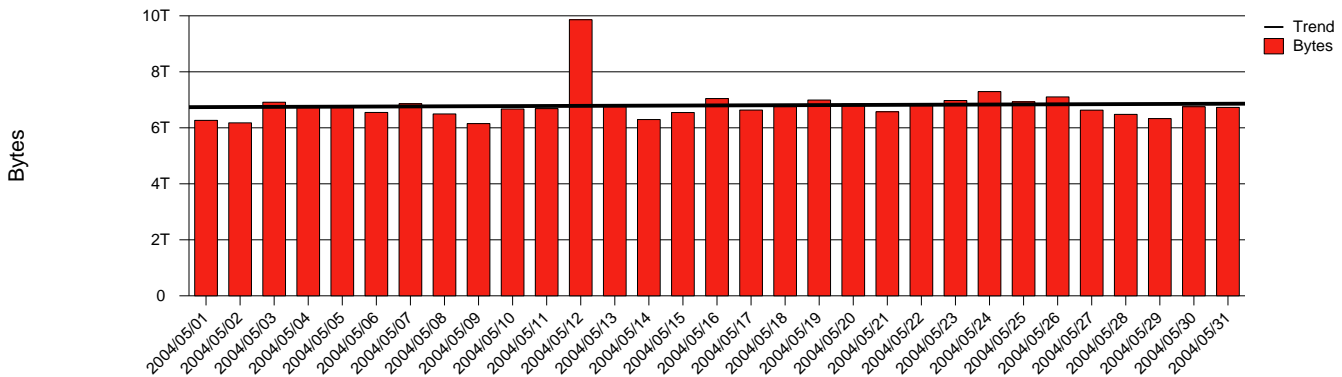

Linköping, LIU - Monthly Health Report

LAN/WAN

Report for 2004/05/31

Total Network Volume by Month

Total Network Volume by Week

Total Network Volume by Day

Situations to Watch

Rank	Element Name	Variable	Threshold Value	Monthly Average		Days to (from) Threshold
				Actual	Predicted	
1	liu2-SRP(Out)	Volume (Bandwidth %)	80.000	13.908	15.777	Increasing
2	liu2-SRP(In)	Volume (Bandwidth %)	80.000	11.366	12.161	Increasing
3	liu1-SRP(In)	Volume (Bandwidth %)	80.000	0.050	0.109	Increasing
4	liu1-SRP(Out)	Volume (Bandwidth %)	80.000	0.002	0.012	Increasing
5	liu2-SRP(In)	Errors (% Frames)	5.000	0.000	0.000	Increasing
6	liu1-SRP(In)	Errors (% Frames)	5.000	7.635	60.965	Decreasing