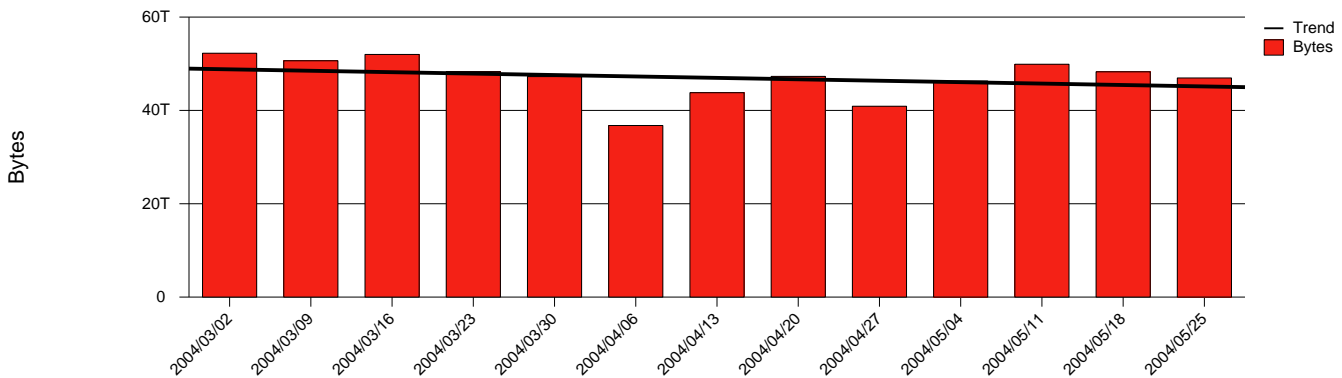

Linköping, LIU - Monthly Health Report

LAN/WAN

Report for 2004/05/31

Total Network Volume by Month

Total Network Volume by Week

Total Network Volume by Day

Situations to Watch

Rank	Element Name	Variable	Threshold Value	Monthly Average		Days to (from) Threshold
				Actual	Predicted	
1	liu2-SRP(Out)	Volume (Bandwidth %)	80.000	13.908	15.777	Increasing
2	liu2-SRP(In)	Volume (Bandwidth %)	80.000	11.366	12.161	Increasing
3	liu1-SRP(In)	Volume (Bandwidth %)	80.000	0.050	0.109	Increasing
4	liu1-SRP(Out)	Volume (Bandwidth %)	80.000	0.002	0.012	Increasing
5	liu2-SRP(In)	Errors (% Frames)	5.000	0.000	0.000	Increasing
6	liu1-SRP(In)	Errors (% Frames)	5.000	7.635	60.965	Decreasing