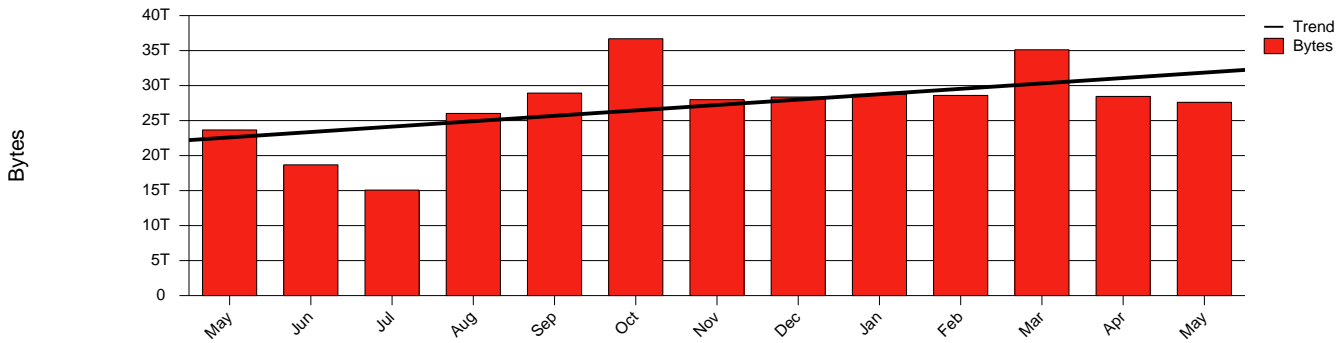

Kristianstad, HKR - Monthly Health Report

LAN/WAN

Report for 2004/05/31

Total Network Volume by Month

Total Network Volume by Week

Total Network Volume by Day

Situations to Watch

Rank	Element Name	Variable	Threshold Value	Monthly Average		Days to (from) Threshold
				Actual	Predicted	
1	hkr1-SRP(Out)	Volume (Bandwidth %)	80.000	2.267	2.728	Increasing
2	hkr1-SRP(In)	Volume (Bandwidth %)	80.000	1.050	1.212	Increasing
3	hkr2-SRP(Out)	Volume (Bandwidth %)	80.000	0.000	0.030	Increasing
4	hkr2-SRP(In)	Volume (Bandwidth %)	80.000	0.001	0.009	Increasing
5	hkr1-SRP(In)	Errors (% Frames)	5.000	0.000	0.000	Decreasing
6	hkr2-SRP(In)	Errors (% Frames)	5.000	0.000	0.000	Decreasing