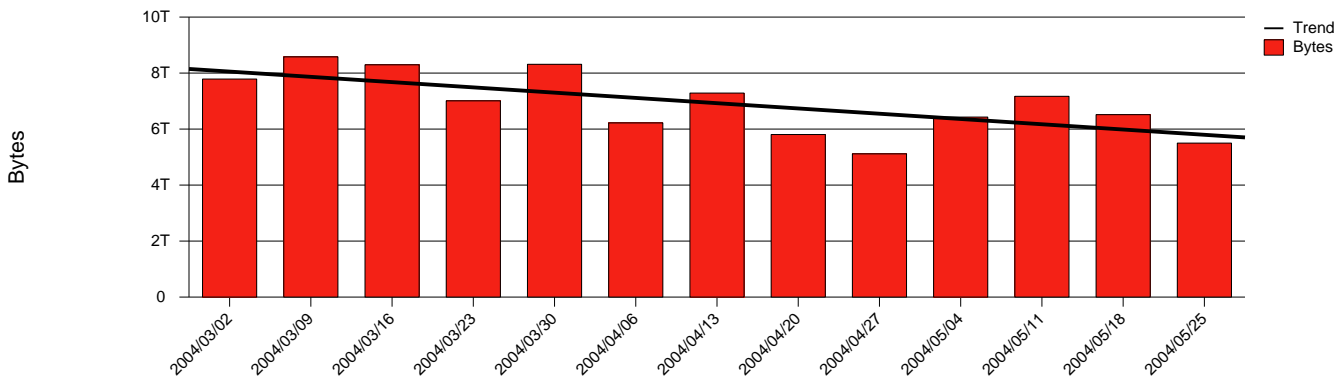

Kristianstad, HKR - Monthly Health Report

LAN/WAN

Report for 2004/05/31

Total Network Volume by Month

Total Network Volume by Week

Total Network Volume by Day

Situations to Watch

Rank	Element Name	Variable	Threshold Value	Monthly Average		Days to (from) Threshold
				Actual	Predicted	
1	hkr1-SRP(Out)	Volume (Bandwidth %)	80.000	2.267	2.728	Increasing
2	hkr1-SRP(In)	Volume (Bandwidth %)	80.000	1.050	1.212	Increasing
3	hkr2-SRP(Out)	Volume (Bandwidth %)	80.000	0.000	0.030	Increasing
4	hkr2-SRP(In)	Volume (Bandwidth %)	80.000	0.001	0.009	Increasing
5	hkr1-SRP(In)	Errors (% Frames)	5.000	0.000	0.000	Decreasing
6	hkr2-SRP(In)	Errors (% Frames)	5.000	0.000	0.000	Decreasing