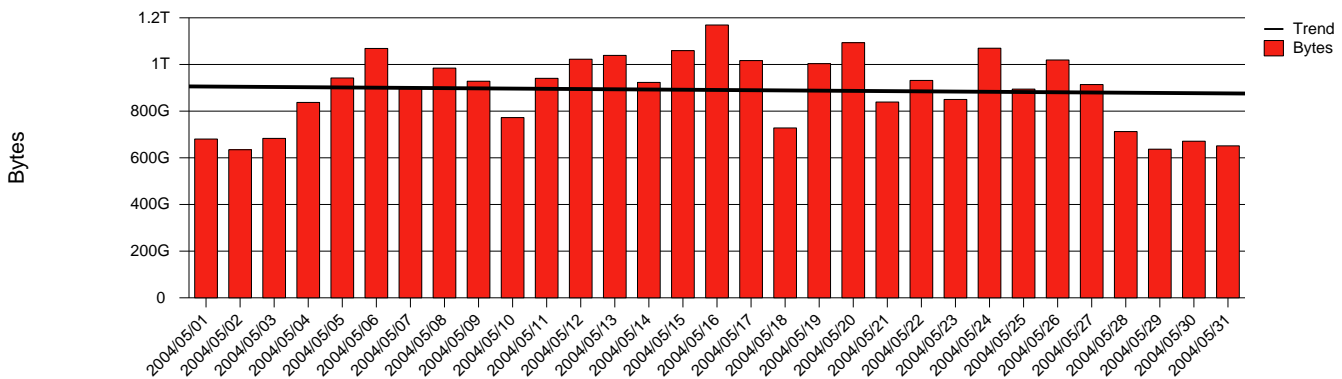

Kristianstad, HKR - Monthly Health Report

LAN/WAN

Report for 2004/05/31

Total Network Volume by Month

Total Network Volume by Week

Total Network Volume by Day

Situations to Watch

Rank	Element Name	Variable	Threshold Value	Monthly Average		Days to (from) Threshold
				Actual	Predicted	
1	hkr1-SRP(Out)	Volume (Bandwidth %)	80.000	2.267	2.728	Increasing
2	hkr1-SRP(In)	Volume (Bandwidth %)	80.000	1.050	1.212	Increasing
3	hkr2-SRP(Out)	Volume (Bandwidth %)	80.000	0.000	0.030	Increasing
4	hkr2-SRP(In)	Volume (Bandwidth %)	80.000	0.001	0.009	Increasing
5	hkr1-SRP(In)	Errors (% Frames)	5.000	0.000	0.000	Decreasing
6	hkr2-SRP(In)	Errors (% Frames)	5.000	0.000	0.000	Decreasing