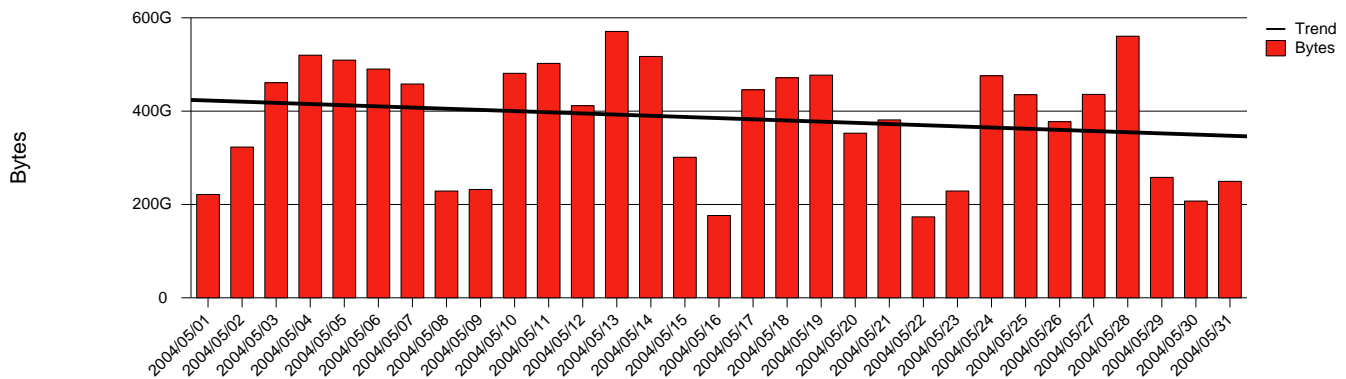

Göteborg, GU - Monthly Health Report

LAN/WAN

Report for 2004/05/31

Total Network Volume by Month

Total Network Volume by Week

Total Network Volume by Day

Situations to Watch

Rank	Element Name	Variable	Threshold Value	Monthly Average		Days to (from) Threshold
				Actual	Predicted	
1	gu1-SRP(In)	Volume (Bandwidth %)	80.000	0.721	0.859	Increasing
2	gu2-SRP(Out)	Volume (Bandwidth %)	80.000	0.001	0.000	Increasing
3	gu1-SRP(In)	Errors (% Frames)	5.000	0.000	0.000	Decreasing
4	gu1-SRP(Out)	Volume (Bandwidth %)	80.000	0.692	0.899	Decreasing
5	gu2-SRP(In)	Volume (Bandwidth %)	80.000	0.020	0.021	Decreasing