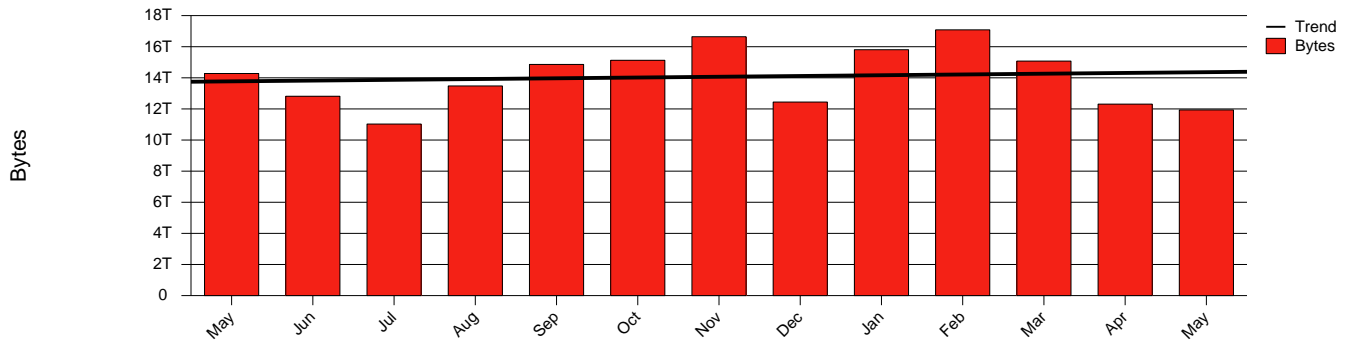

Göteborg, GU - Monthly Health Report

LAN/WAN

Report for 2004/05/31

Total Network Volume by Month

Total Network Volume by Week

Total Network Volume by Day

Situations to Watch

Rank	Element Name	Variable	Threshold Value	Monthly Average		Days to (from) Threshold
				Actual	Predicted	
1	gu1-SRP(In)	Volume (Bandwidth %)	80.000	0.721	0.859	Increasing
2	gu2-SRP(Out)	Volume (Bandwidth %)	80.000	0.001	0.000	Increasing
3	gu1-SRP(In)	Errors (% Frames)	5.000	0.000	0.000	Decreasing
4	gu1-SRP(Out)	Volume (Bandwidth %)	80.000	0.692	0.899	Decreasing
5	gu2-SRP(In)	Volume (Bandwidth %)	80.000	0.020	0.021	Decreasing