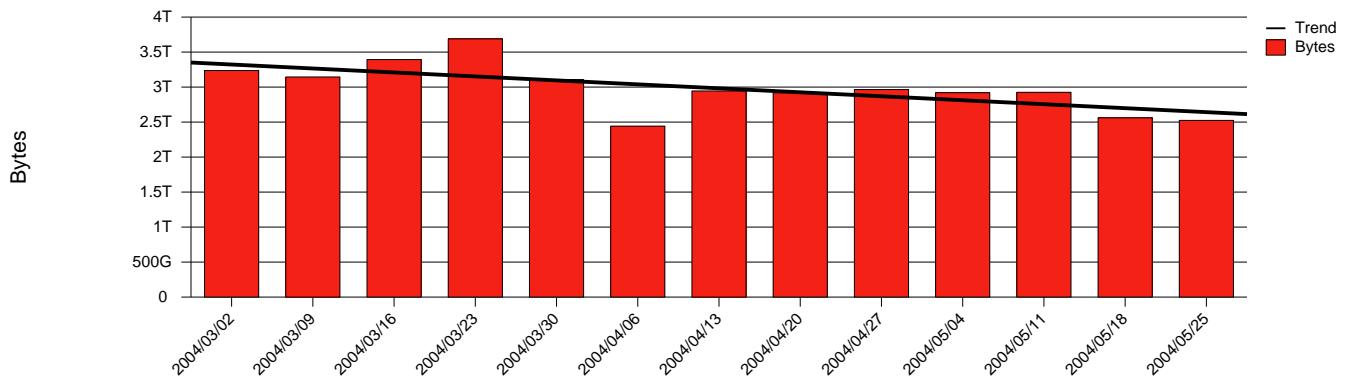

Göteborg, GU - Monthly Health Report

LAN/WAN

Report for 2004/05/31

Total Network Volume by Month

Total Network Volume by Week

Total Network Volume by Day

Situations to Watch

Rank	Element Name	Variable	Threshold Value	Monthly Average		Days to (from) Threshold
				Actual	Predicted	
1	gu1-SRP(In)	Volume (Bandwidth %)	80.000	0.721	0.859	Increasing
2	gu2-SRP(Out)	Volume (Bandwidth %)	80.000	0.001	0.000	Increasing
3	gu1-SRP(In)	Errors (% Frames)	5.000	0.000	0.000	Decreasing
4	gu1-SRP(Out)	Volume (Bandwidth %)	80.000	0.692	0.899	Decreasing
5	gu2-SRP(In)	Volume (Bandwidth %)	80.000	0.020	0.021	Decreasing