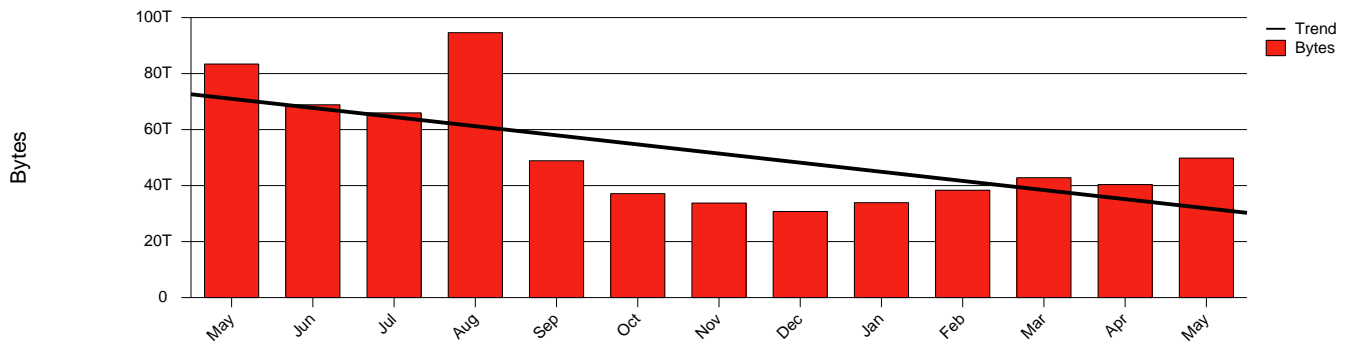

Göteborg, Chalmers - Monthly Health Report

LAN/WAN

Report for 2004/05/31

Total Network Volume by Month

Total Network Volume by Week

Total Network Volume by Day

Situations to Watch

Rank	Element Name	Variable	Threshold Value	Monthly Average		Days to (from) Threshold
				Actual	Predicted	
1	chalmers1-SRP(Out)	Volume (Bandwidth %)	80.000	2.026	1.734	Increasing
2	chalmers1-SRP(In)	Volume (Bandwidth %)	80.000	1.210	1.306	Increasing
3	chalmers1-SRP(In)	Errors (% Frames)	5.000	0.000	0.012	Increasing
4	chalmers2-SRP(In)	Volume (Bandwidth %)	80.000	0.763	0.000	Decreasing
5	chalmers2-SRP(Out)	Volume (Bandwidth %)	80.000	1.987	0.700	Decreasing
6	chalmers2-SRP(Out)	Discards (% Frames)	10.000	0.000	0.000	Decreasing