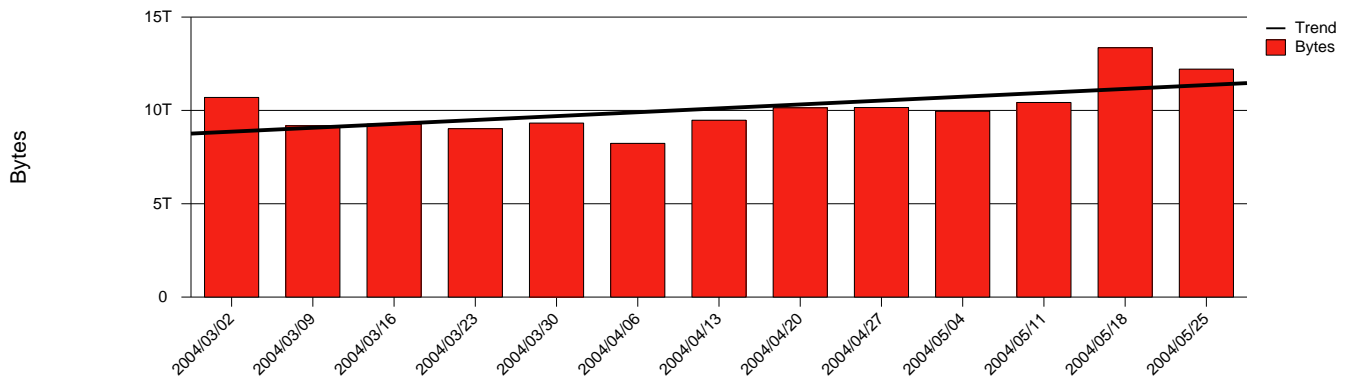

Göteborg, Chalmers - Monthly Health Report

LAN/WAN

Report for 2004/05/31

Total Network Volume by Month

Total Network Volume by Week

Total Network Volume by Day

Situations to Watch

Rank	Element Name	Variable	Threshold Value	Monthly Average		Days to (from) Threshold
				Actual	Predicted	
1	chalmers1-SRP(Out)	Volume (Bandwidth %)	80.000	2.026	1.734	Increasing
2	chalmers1-SRP(In)	Volume (Bandwidth %)	80.000	1.210	1.306	Increasing
3	chalmers1-SRP(In)	Errors (% Frames)	5.000	0.000	0.012	Increasing
4	chalmers2-SRP(In)	Volume (Bandwidth %)	80.000	0.763	0.000	Decreasing
5	chalmers2-SRP(Out)	Volume (Bandwidth %)	80.000	1.987	0.700	Decreasing
6	chalmers2-SRP(Out)	Discards (% Frames)	10.000	0.000	0.000	Decreasing