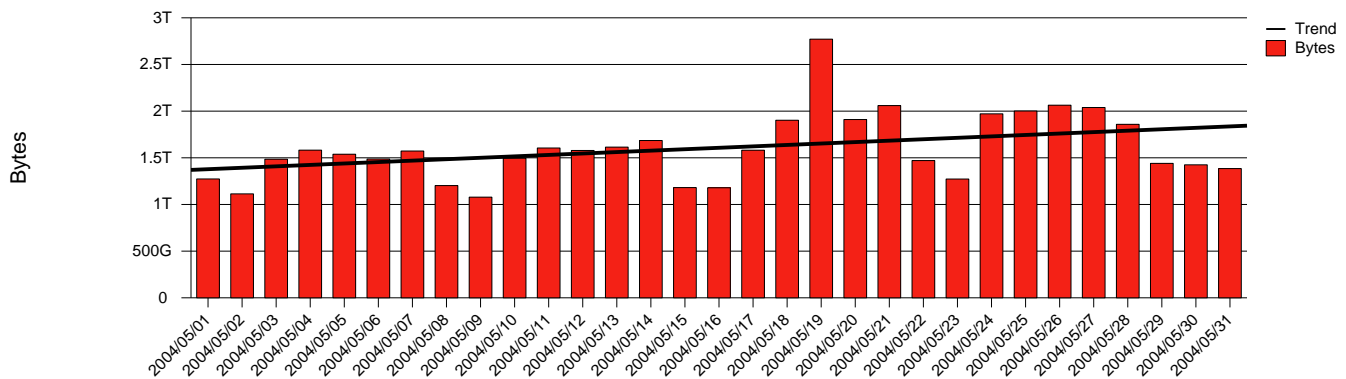

Göteborg, Chalmers - Monthly Health Report

LAN/WAN

Report for 2004/05/31

Total Network Volume by Month

Total Network Volume by Week

Total Network Volume by Day

Situations to Watch

Rank	Element Name	Variable	Threshold Value	Monthly Average		Days to (from) Threshold
				Actual	Predicted	
1	chalmers1-SRP(Out)	Volume (Bandwidth %)	80.000	2.026	1.734	Increasing
2	chalmers1-SRP(In)	Volume (Bandwidth %)	80.000	1.210	1.306	Increasing
3	chalmers1-SRP(In)	Errors (% Frames)	5.000	0.000	0.012	Increasing
4	chalmers2-SRP(In)	Volume (Bandwidth %)	80.000	0.763	0.000	Decreasing
5	chalmers2-SRP(Out)	Volume (Bandwidth %)	80.000	1.987	0.700	Decreasing
6	chalmers2-SRP(Out)	Discards (% Frames)	10.000	0.000	0.000	Decreasing