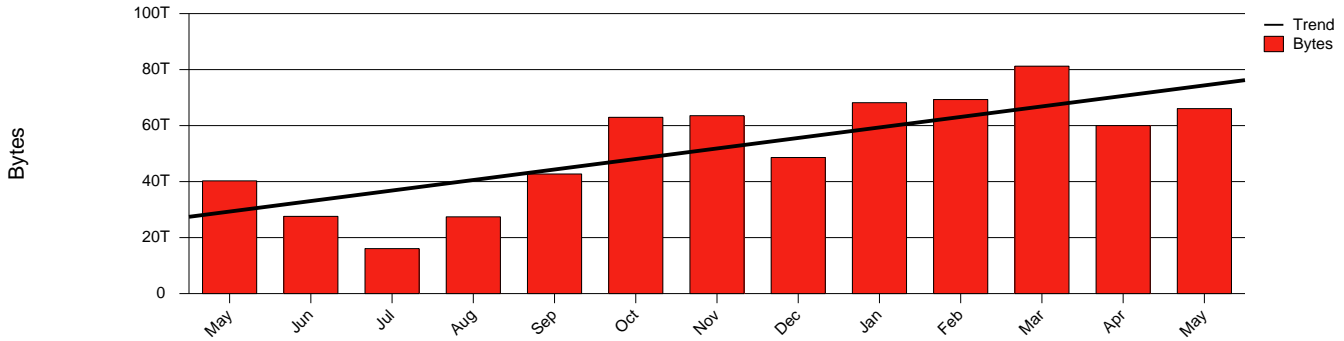

Gävle, HIG - Monthly Health Report

LAN/WAN

Report for 2004/05/31

Total Network Volume by Month

Total Network Volume by Week

Total Network Volume by Day

Situations to Watch

Rank	Element Name	Variable	Threshold Value	Monthly Average		Days to (from) Threshold
				Actual	Predicted	
1	hig1-SRP(Out)	Volume (Bandwidth %)	80.000	2.888	3.293	Increasing
2	hig2-SRP(Out)	Volume (Bandwidth %)	80.000	2.650	3.169	Increasing
3	hig1-SRP(In)	Volume (Bandwidth %)	80.000	2.355	1.609	Increasing
4	hig2-SRP(In)	Volume (Bandwidth %)	80.000	0.045	1.238	Increasing
5	hig2-SRP(In)	Errors (% Frames)	5.000	0.000	0.001	Decreasing
6	hig1-SRP(In)	Errors (% Frames)	5.000	0.000	0.000	Decreasing
7	hig1-SRP(Out)	Discards (% Frames)	10.000	0.000	0.000	Decreasing