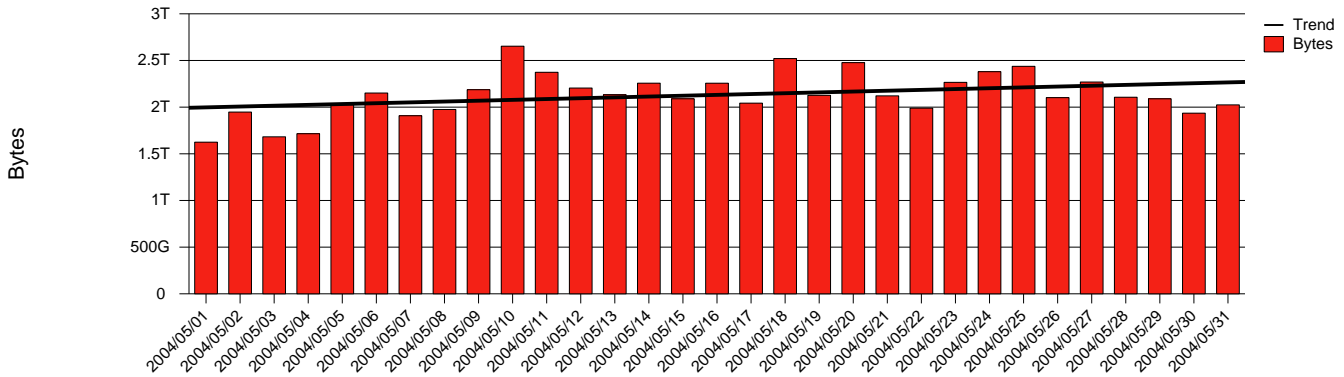

Gävle, HIG - Monthly Health Report

LAN/WAN

Report for 2004/05/31

Total Network Volume by Month

Total Network Volume by Week

Total Network Volume by Day

Situations to Watch

Rank	Element Name	Variable	Threshold Value	Monthly Average		Days to (from) Threshold
				Actual	Predicted	
1	hig1-SRP(Out)	Volume (Bandwidth %)	80.000	2.888	3.293	Increasing
2	hig2-SRP(Out)	Volume (Bandwidth %)	80.000	2.650	3.169	Increasing
3	hig1-SRP(In)	Volume (Bandwidth %)	80.000	2.355	1.609	Increasing
4	hig2-SRP(In)	Volume (Bandwidth %)	80.000	0.045	1.238	Increasing
5	hig2-SRP(In)	Errors (% Frames)	5.000	0.000	0.001	Decreasing
6	hig1-SRP(In)	Errors (% Frames)	5.000	0.000	0.000	Decreasing
7	hig1-SRP(Out)	Discards (% Frames)	10.000	0.000	0.000	Decreasing