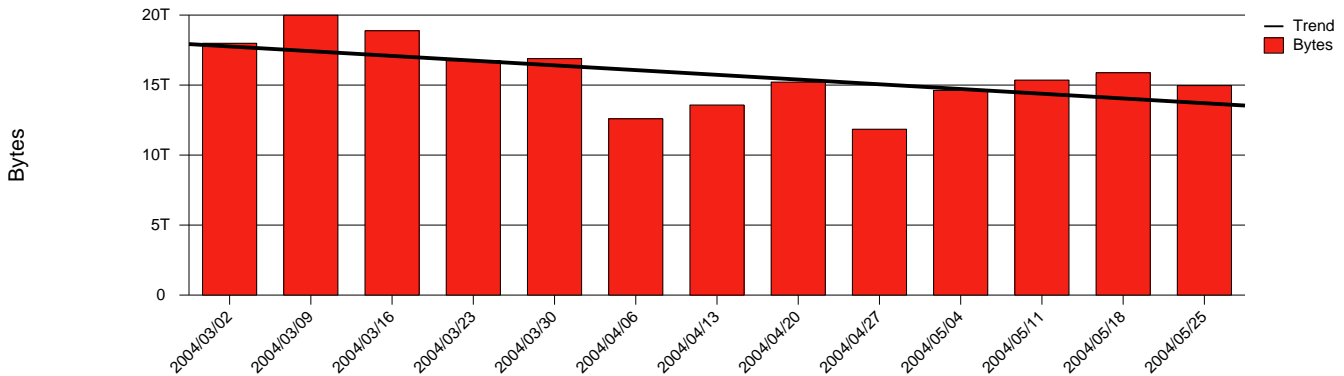

Gävle, HIG - Monthly Health Report

LAN/WAN

Report for 2004/05/31

Total Network Volume by Month

Total Network Volume by Week

Total Network Volume by Day

Situations to Watch

Rank	Element Name	Variable	Threshold Value	Monthly Average		Days to (from) Threshold
				Actual	Predicted	
1	hig1-SRP(Out)	Volume (Bandwidth %)	80.000	2.888	3.293	Increasing
2	hig2-SRP(Out)	Volume (Bandwidth %)	80.000	2.650	3.169	Increasing
3	hig1-SRP(In)	Volume (Bandwidth %)	80.000	2.355	1.609	Increasing
4	hig2-SRP(In)	Volume (Bandwidth %)	80.000	0.045	1.238	Increasing
5	hig2-SRP(In)	Errors (% Frames)	5.000	0.000	0.001	Decreasing
6	hig1-SRP(In)	Errors (% Frames)	5.000	0.000	0.000	Decreasing
7	hig1-SRP(Out)	Discards (% Frames)	10.000	0.000	0.000	Decreasing