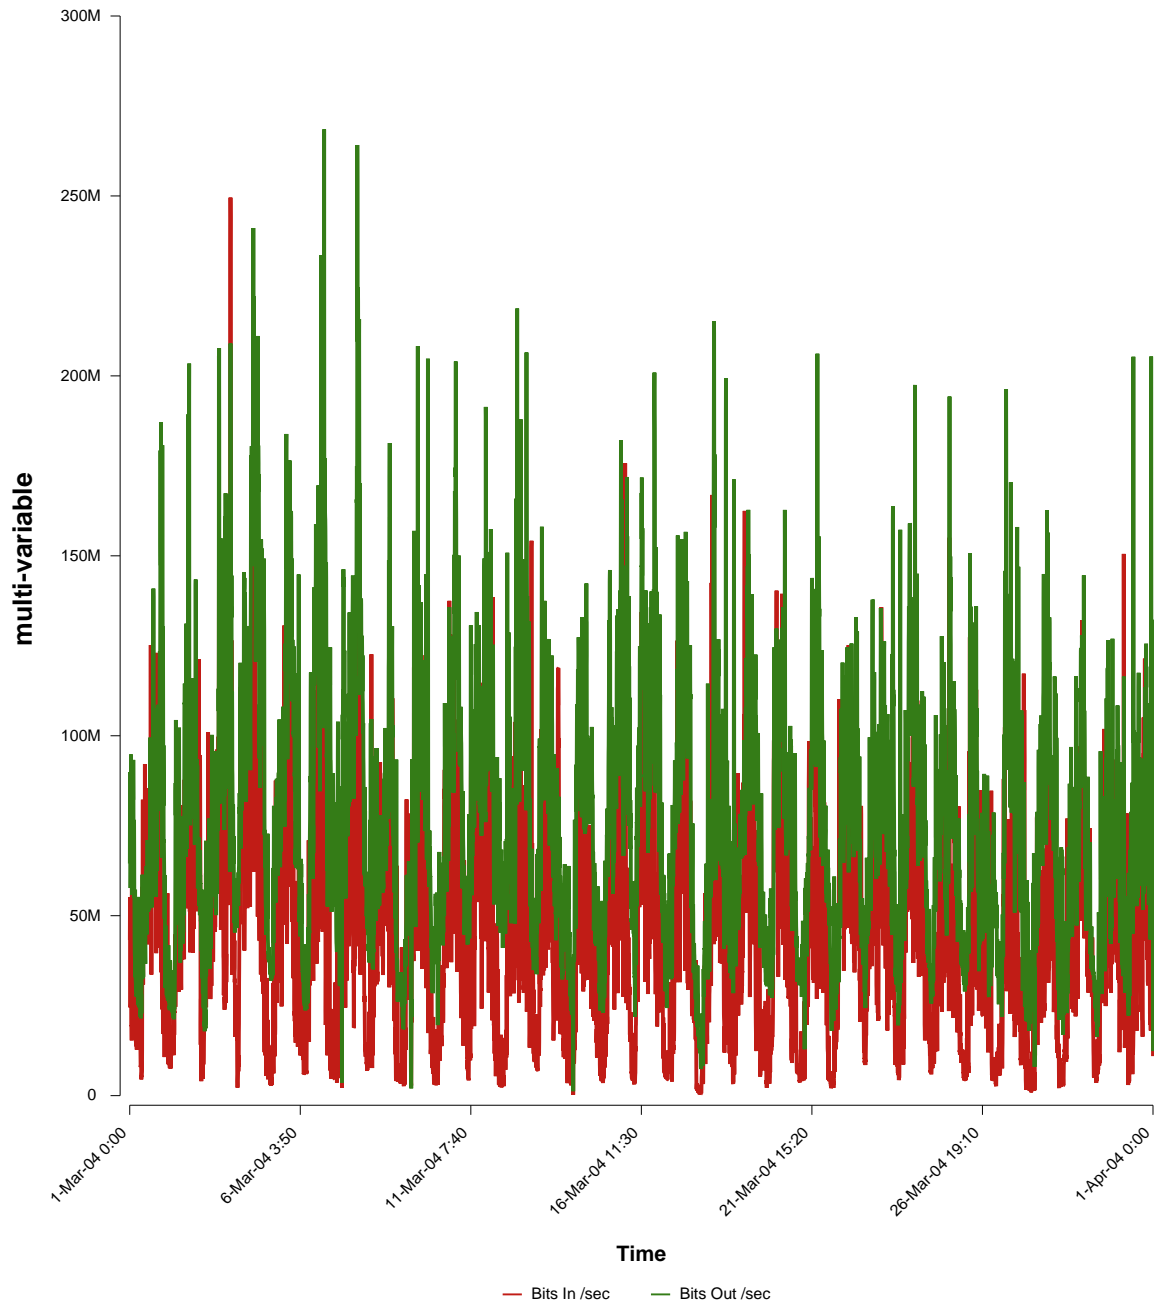

eHealth Trend Report

Divide by Time

SUNET-A-VISBY-HGO

From: 2004/03/01 00:00
To: 2004/03/31 23:59

Created: 2004/04/02 07:45:54