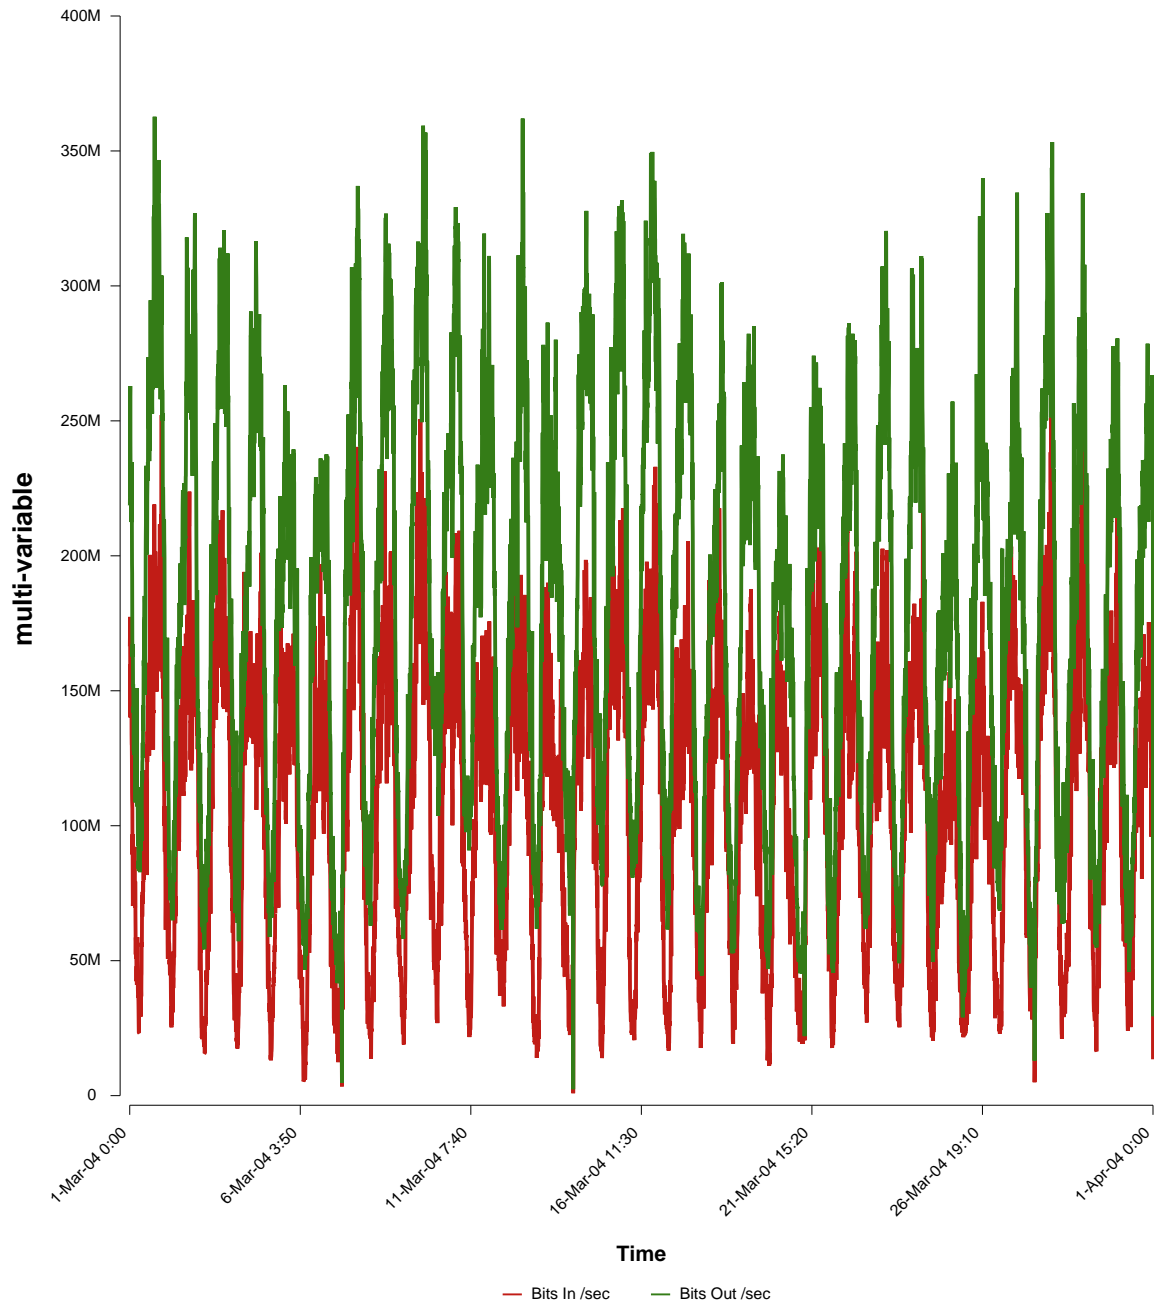

# eHealth Trend Report

Divide by Time

## SUNET-A-VAXJO-VXU

From: 2004/03/01 00:00  
To: 2004/03/31 23:59

Created: 2004/04/02 07:30:52