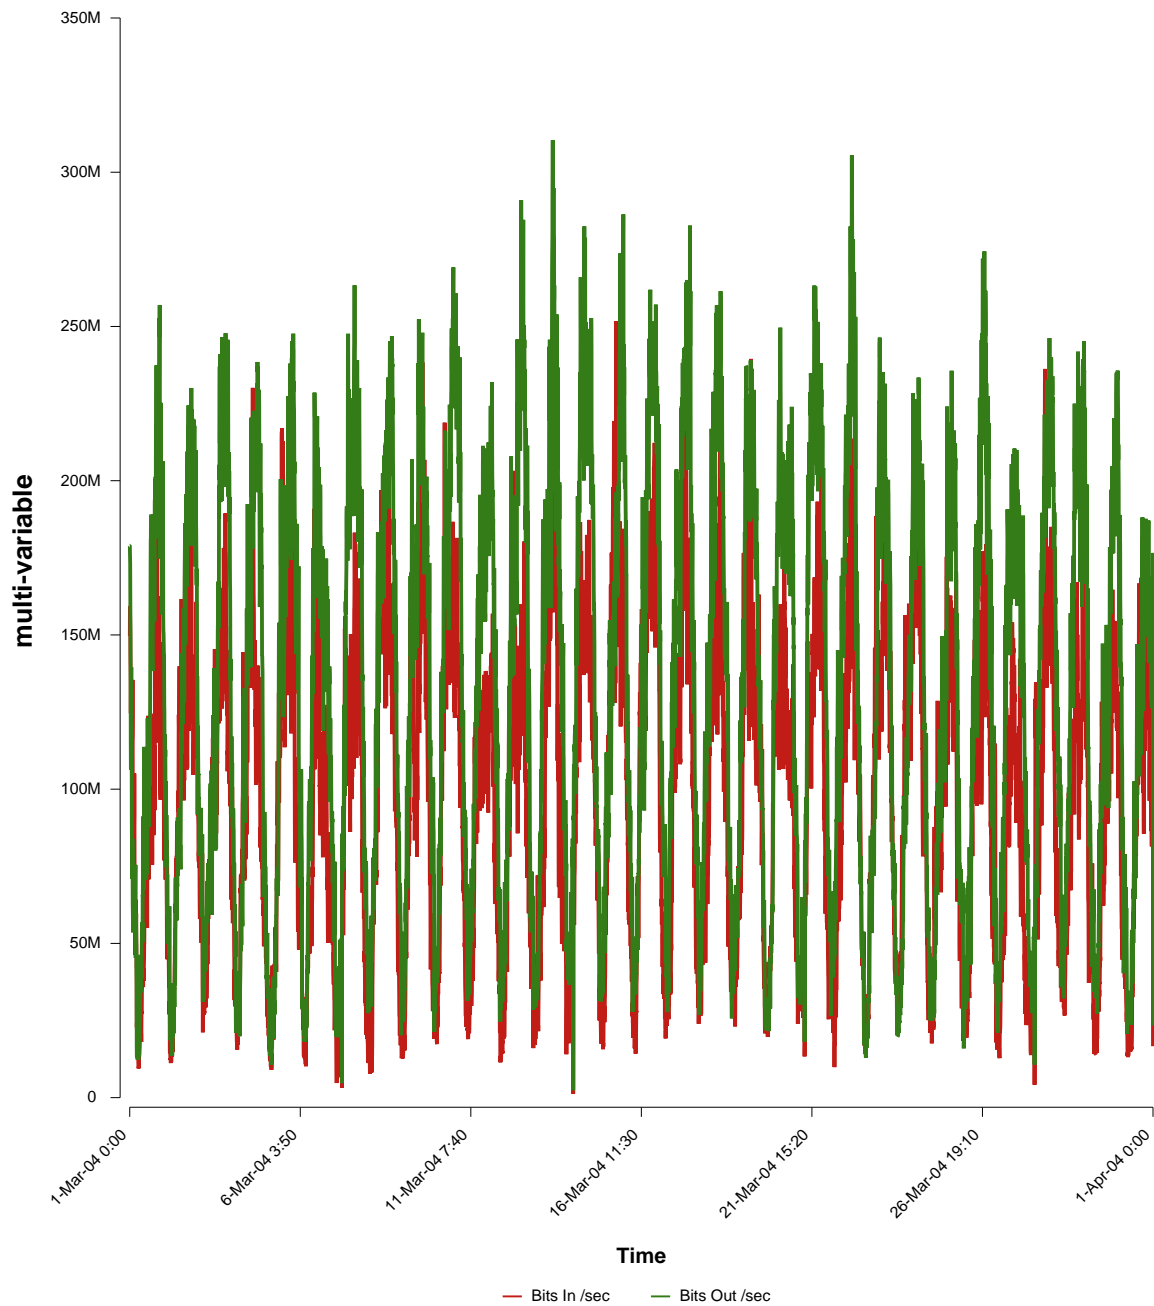

eHealth Trend Report

Divide by Time

SUNET-A-VASTERAS-MDH

From: 2004/03/01 00:00
To: 2004/03/31 23:59

Created: 2004/04/02 07:22:25