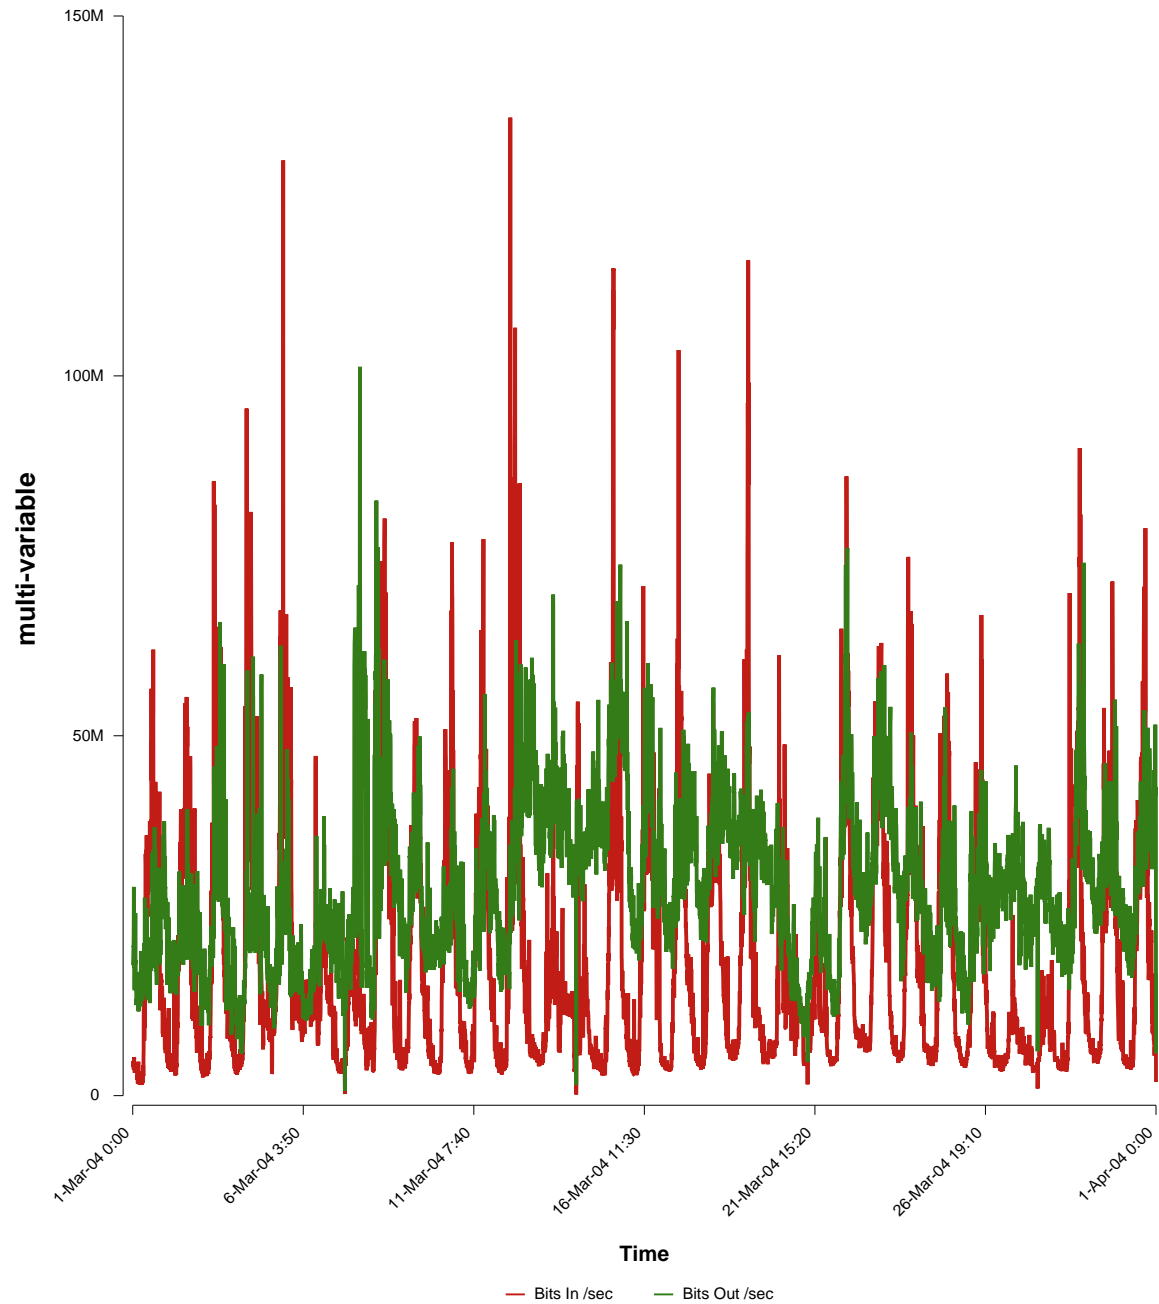

# eHealth Trend Report

Divide by Time

## SUNET-A-STHLM-SU

From: 2004/03/01 00:00  
To: 2004/03/31 23:59

Created: 2004/04/02 06:22:24