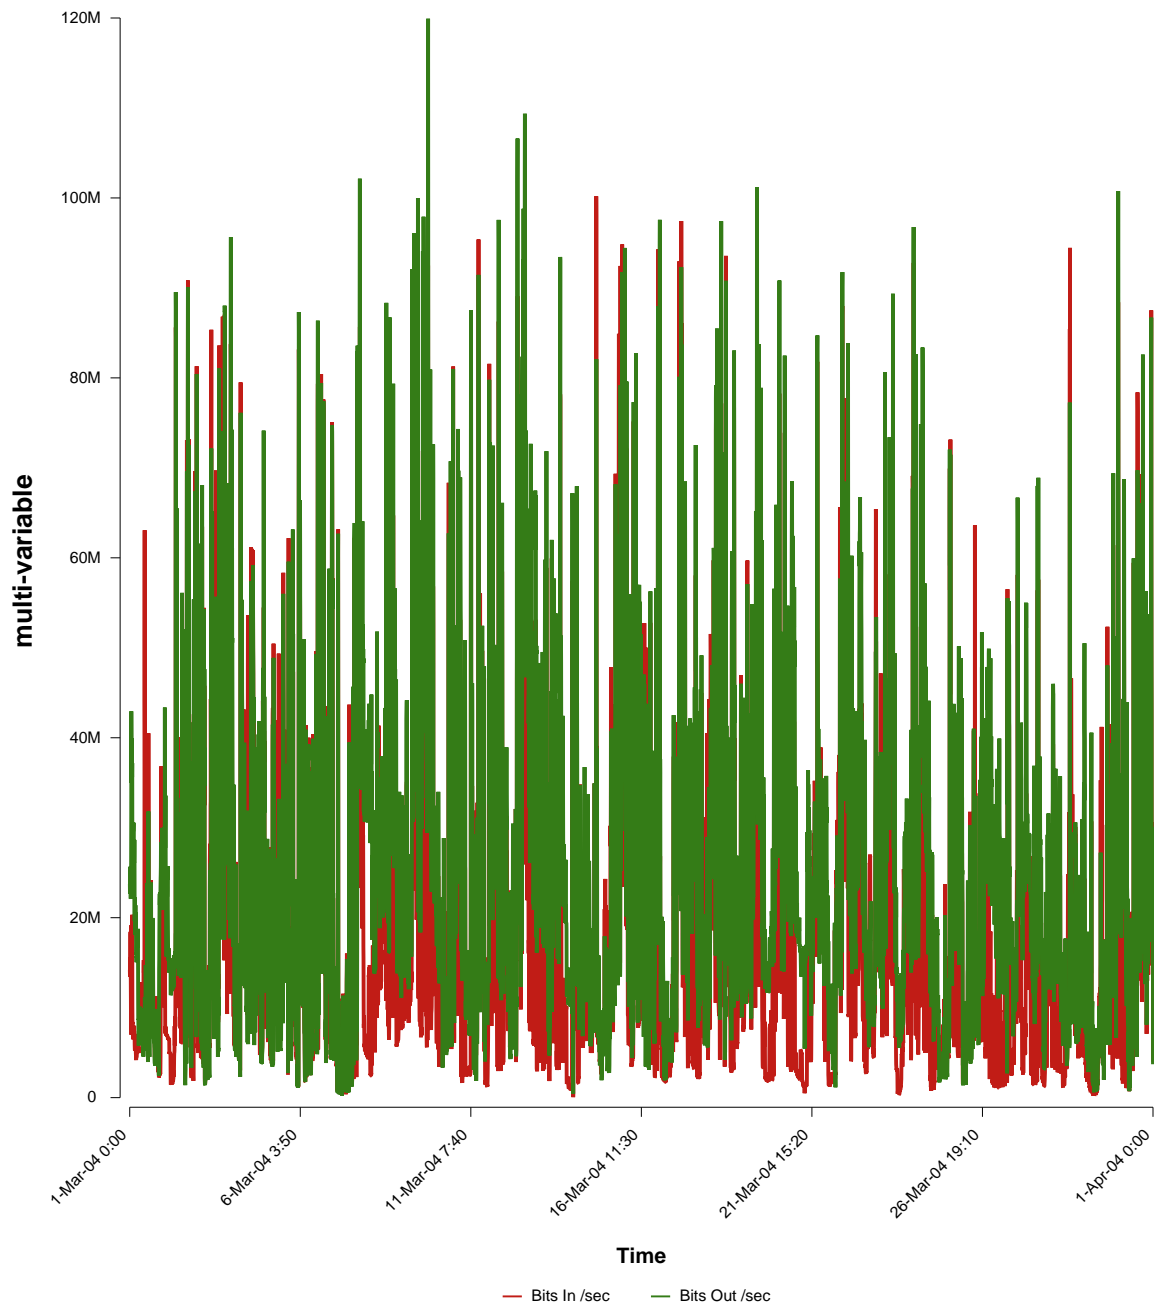

# eHealth Trend Report

Divide by Time

## SUNET-A-STHLM-SH

From: 2004/03/01 00:00  
To: 2004/03/31 23:59

Created: 2004/04/02 06:10:51