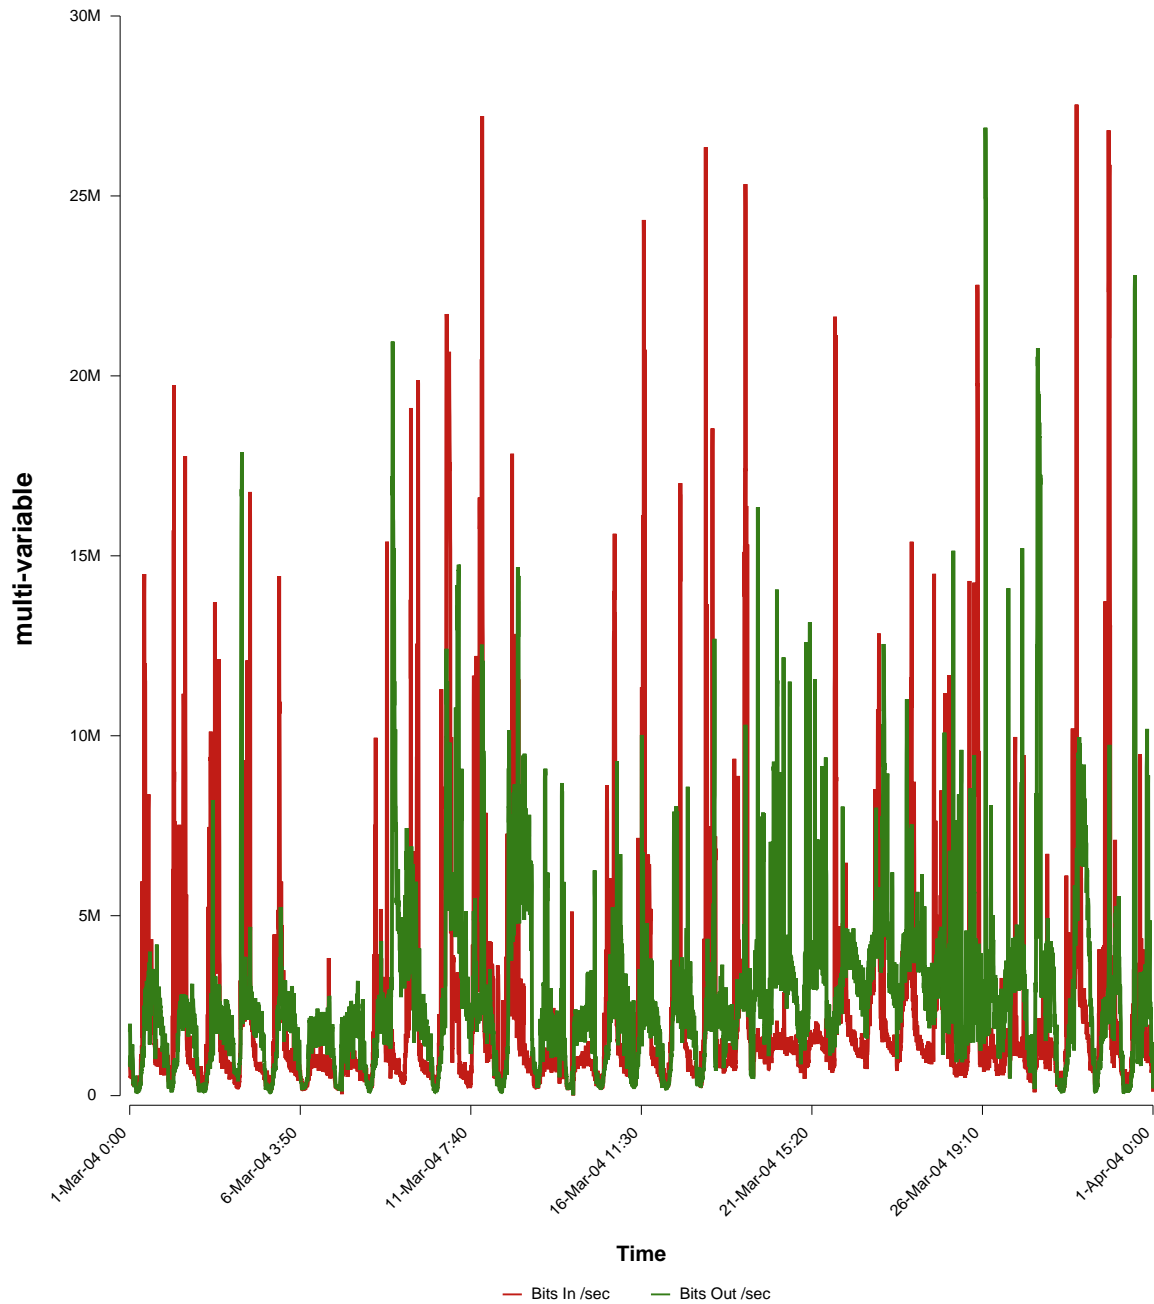

eHealth Trend Report

Divide by Time

SUNET-A-STHLM-LHS

From: 2004/03/01 00:00
To: 2004/03/31 23:59

Created: 2004/04/02 06:03:04