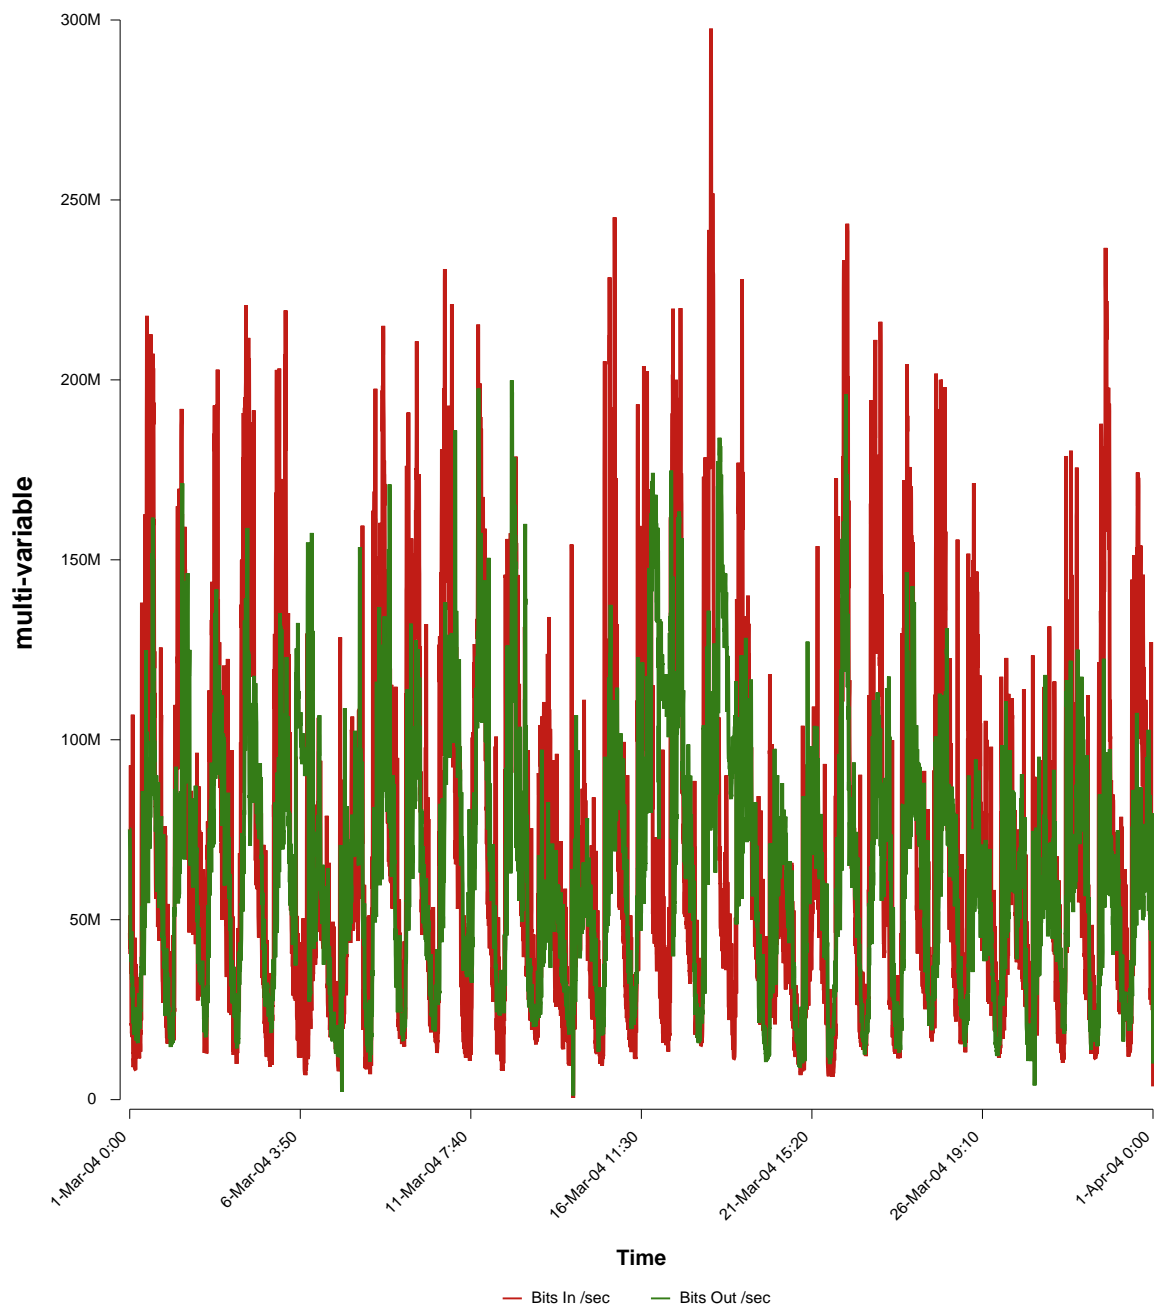

eHealth Trend Report

Divide by Time

SUNET-A-STHLM-KTH

From: 2004/03/01 00:00
To: 2004/03/31 23:59

Created: 2004/04/02 05:50:50