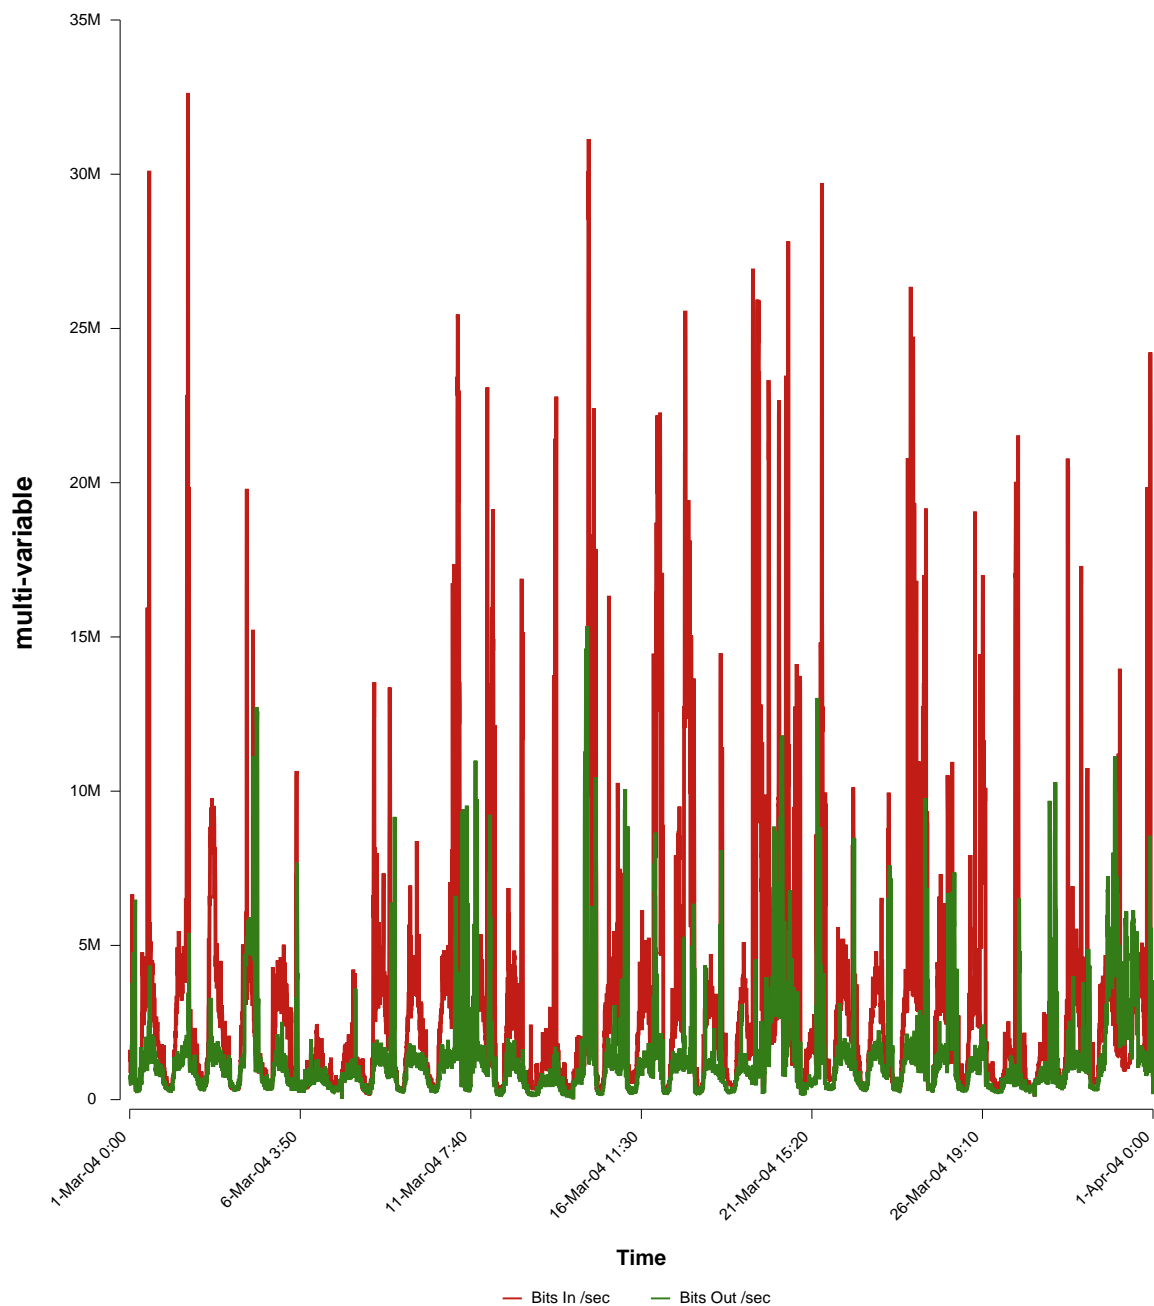

eHealth Trend Report

Divide by Time

SUNET-A-STHLM-HHS

From: 2004/03/01 00:00
To: 2004/03/31 23:59

Created: 2004/04/02 05:30:50