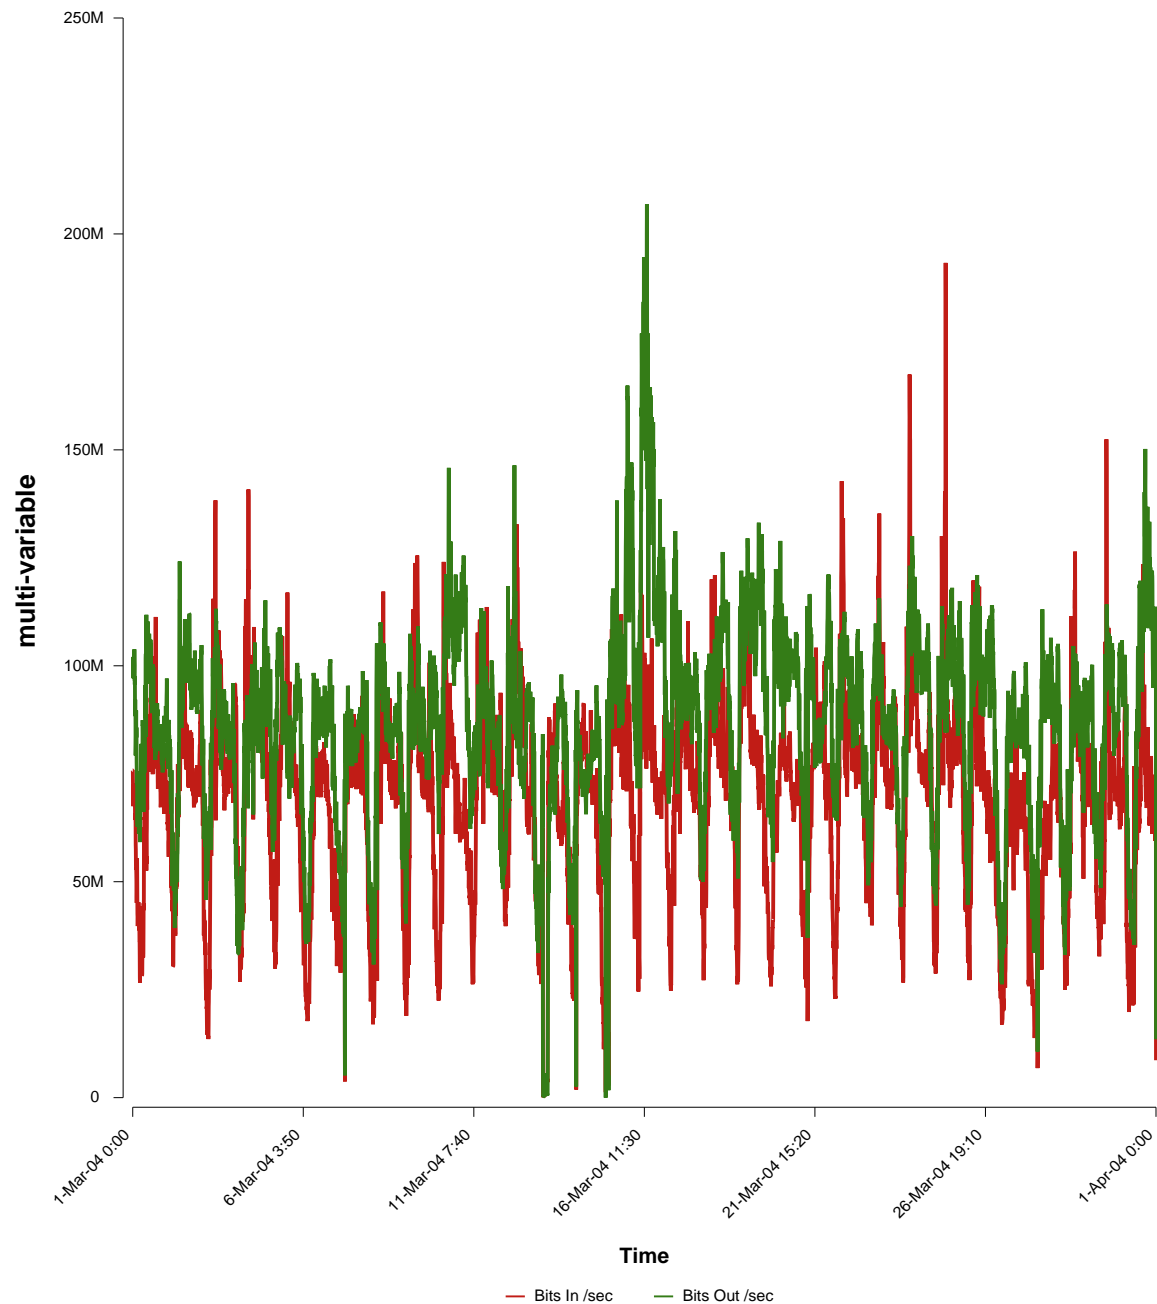

eHealth Trend Report

Divide by Time

SUNET-A-OREBRO-ORU

From: 2004/03/01 00:00
To: 2004/03/31 23:59

Created: 2004/04/02 05:00:51