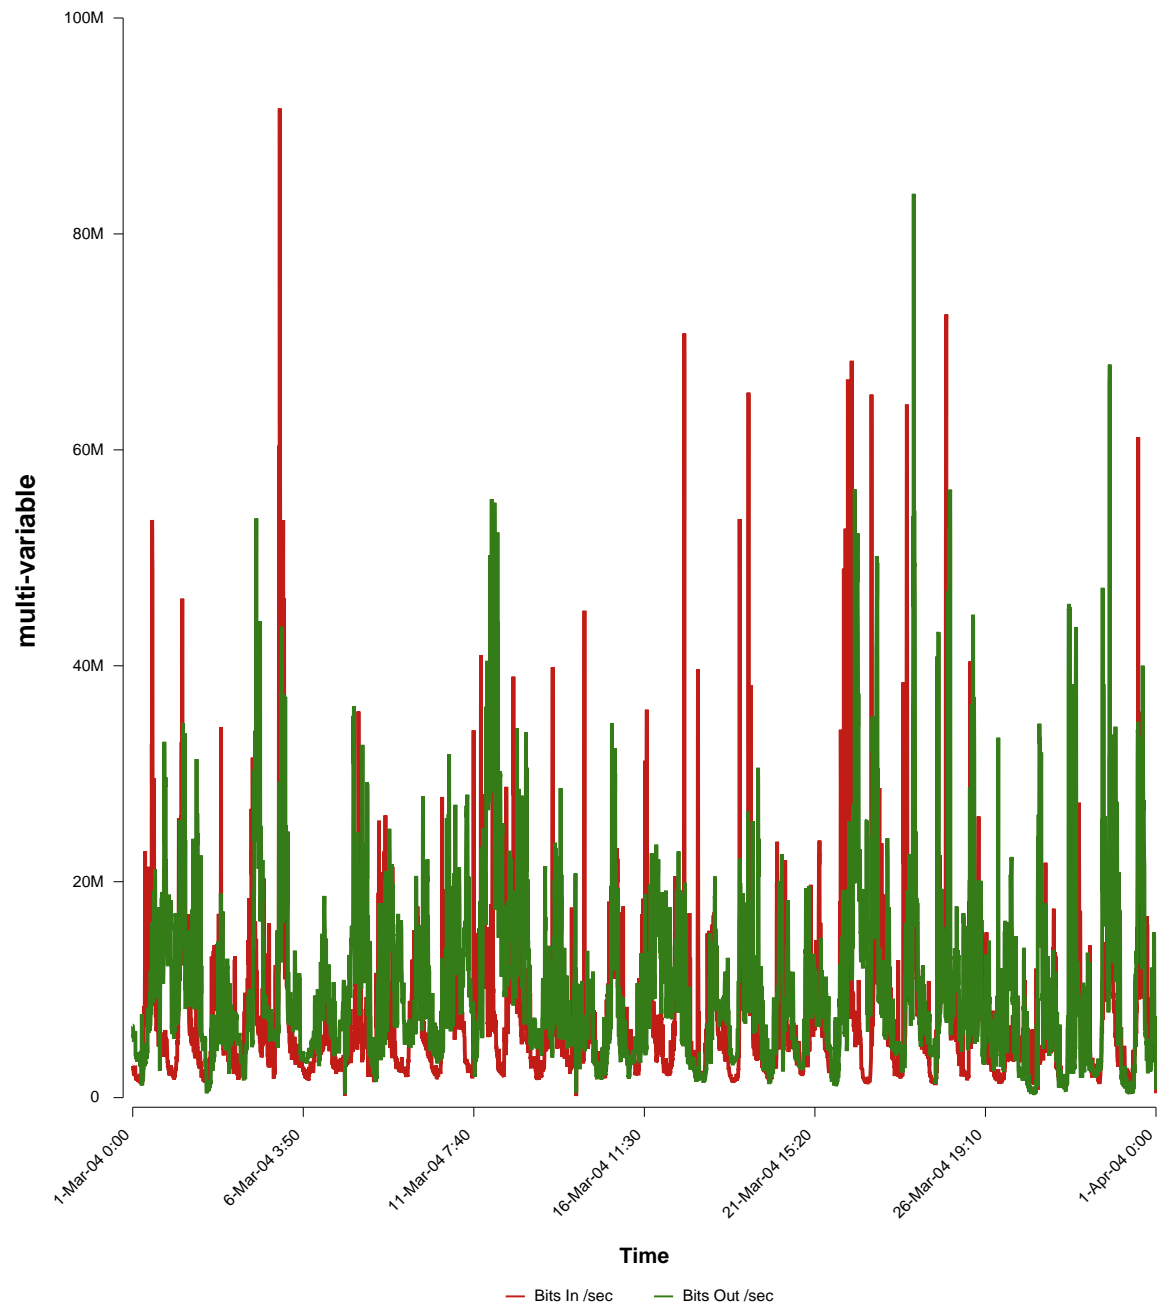

# eHealth Trend Report

Divide by Time

## SUNET-A-MALMO-MAH

From: 2004/03/01 00:00  
To: 2004/03/31 23:59

Created: 2004/04/02 04:50:50