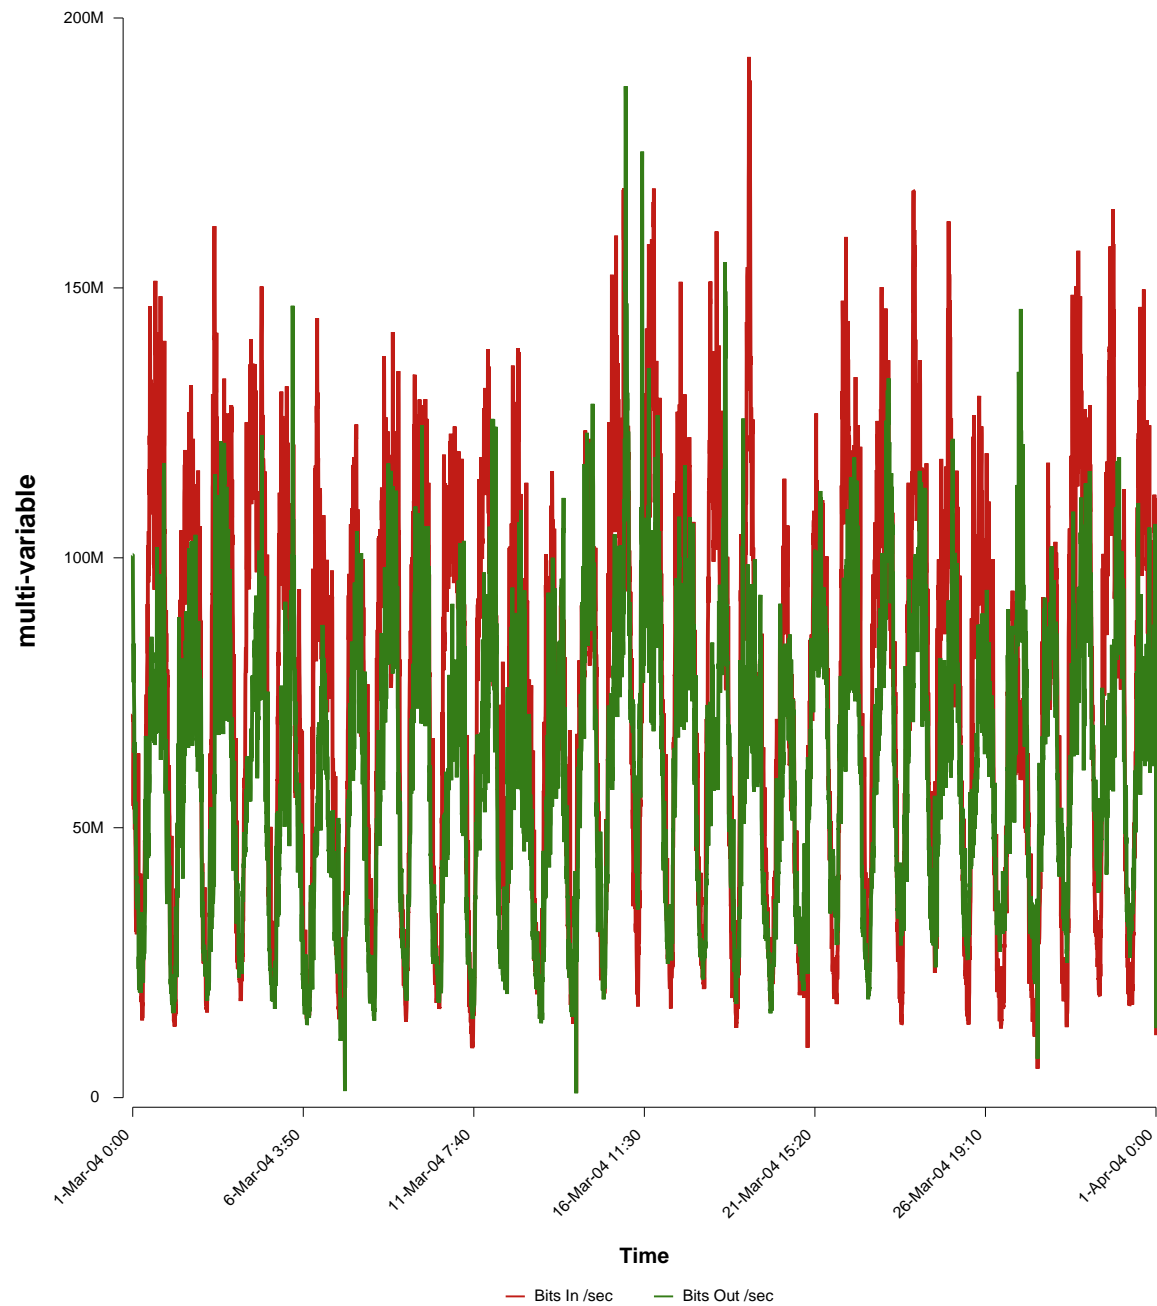

eHealth Trend Report

Divide by Time

SUNET-A-LUND-LU

From: 2004/03/01 00:00
To: 2004/03/31 23:59

Created: 2004/04/02 04:50:49