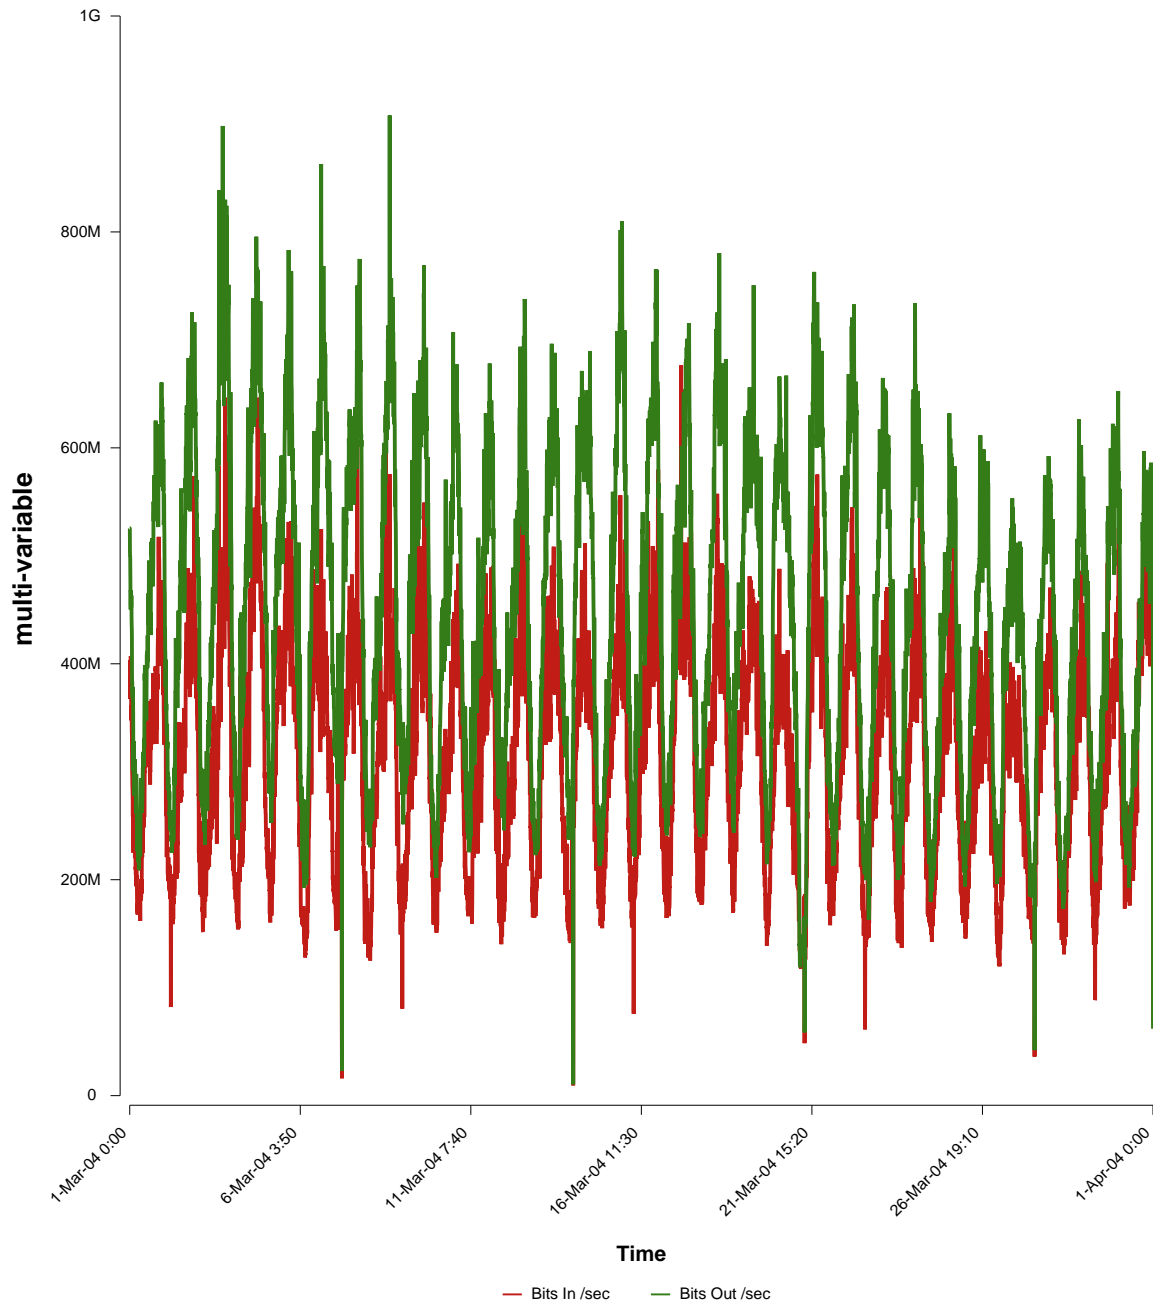

eHealth Trend Report

Divide by Time

SUNET-A-LULEA-LTU

From: 2004/03/01 00:00
To: 2004/03/31 23:59

Created: 2004/04/02 04:45:46