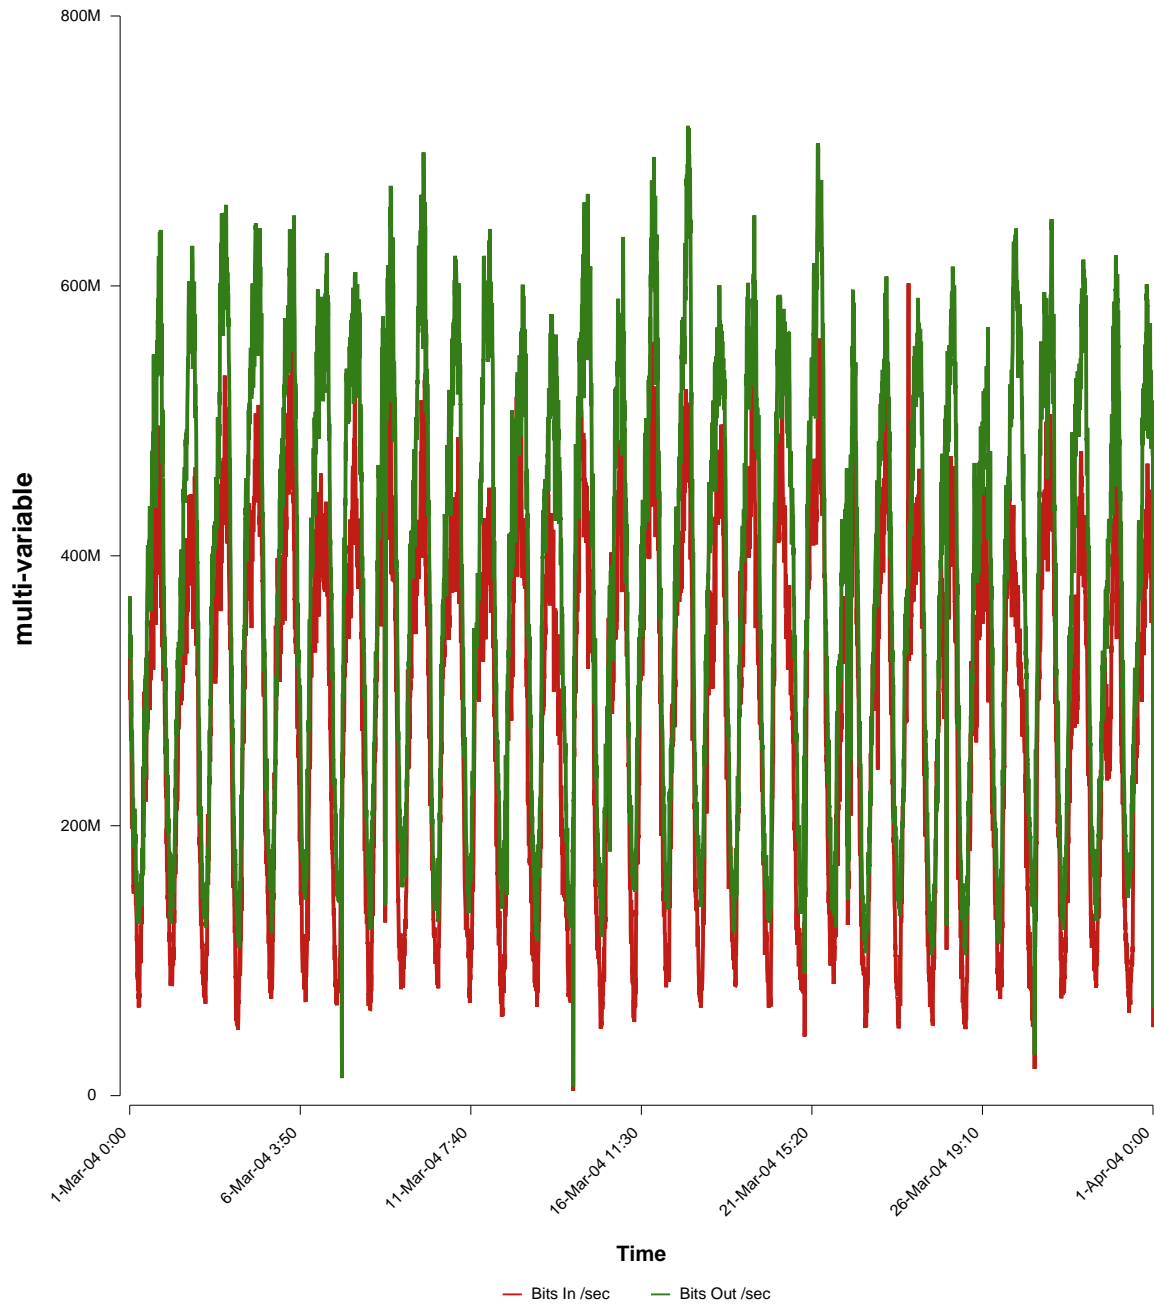

eHealth Trend Report

Divide by Time

SUNET-A-LINKOPING-LIU

From: 2004/03/01 00:00
To: 2004/03/31 23:59

Created: 2004/04/02 04:30:46