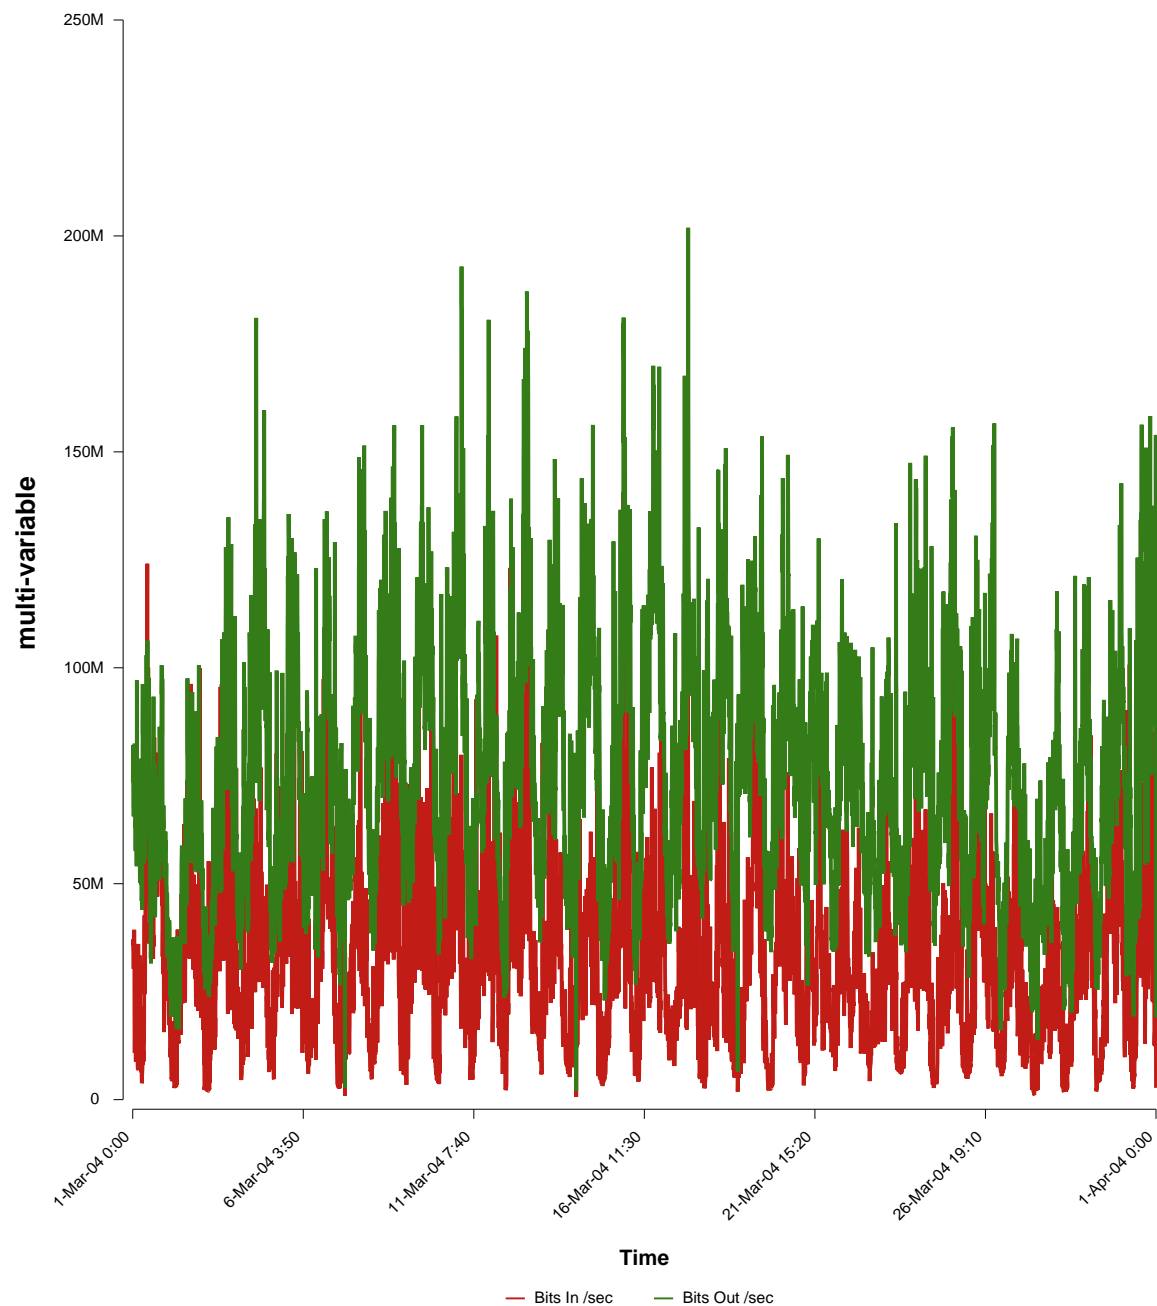

# eHealth Trend Report

Divide by Time

## SUNET-A-KRISTIANSTAD-HKR

From: 2004/03/01 00:00  
To: 2004/03/31 23:59

Created: 2004/04/02 04:22:20