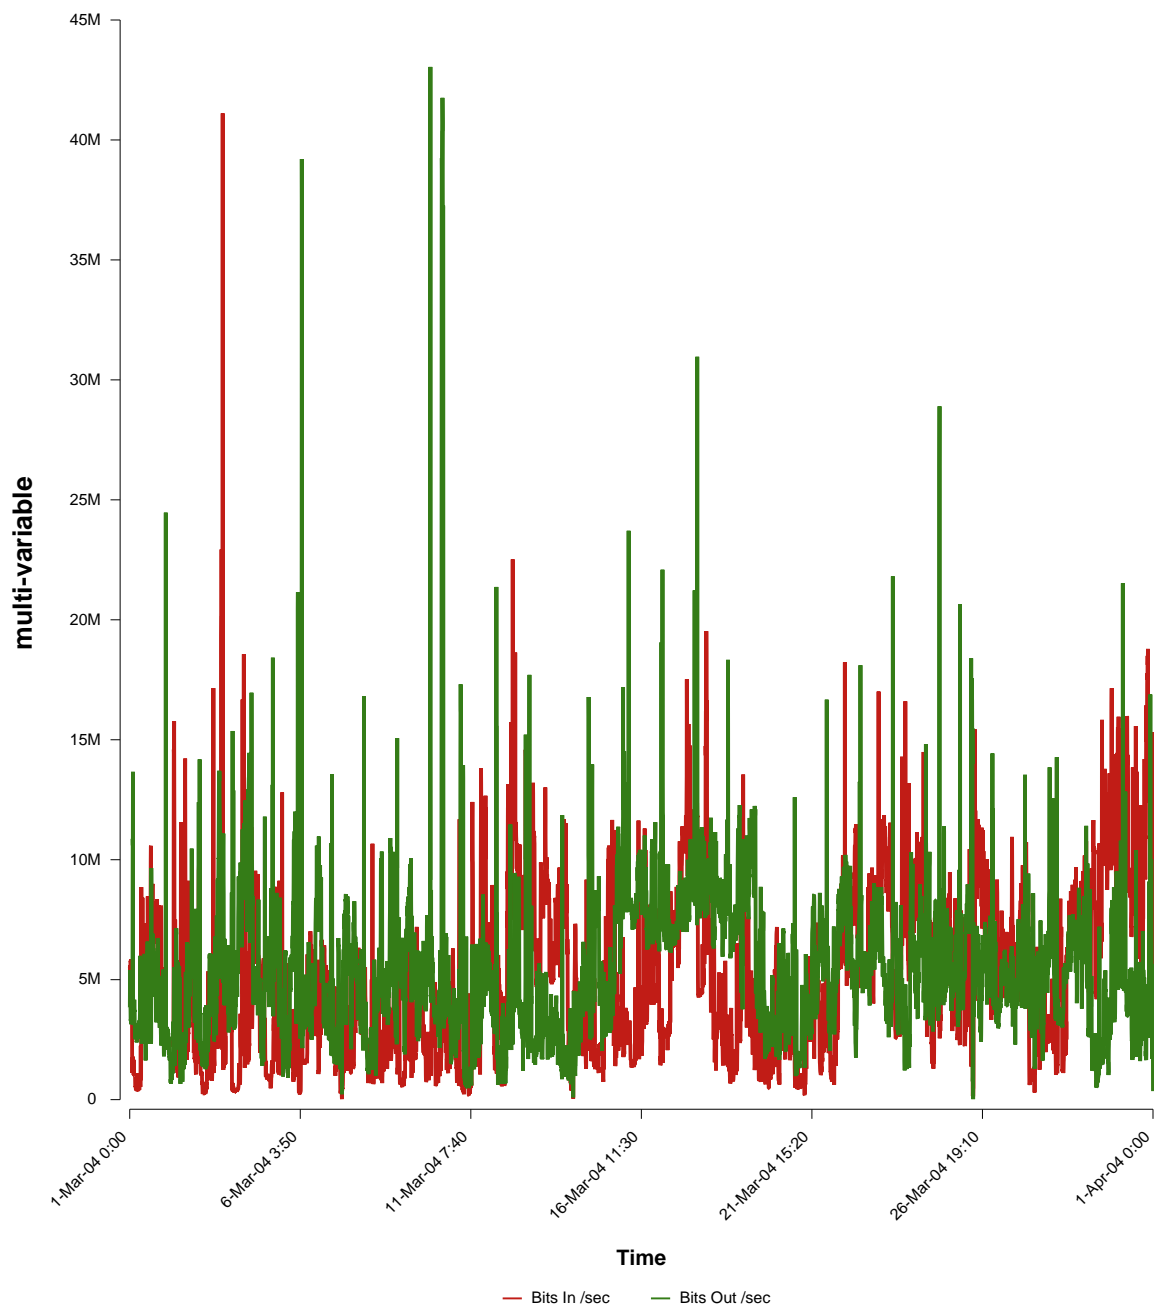

eHealth Trend Report

Divide by Time

SUNET-A-KIRUNA-IRF

From: 2004/03/01 00:00
To: 2004/03/31 23:59

Created: 2004/04/02 04:10:45