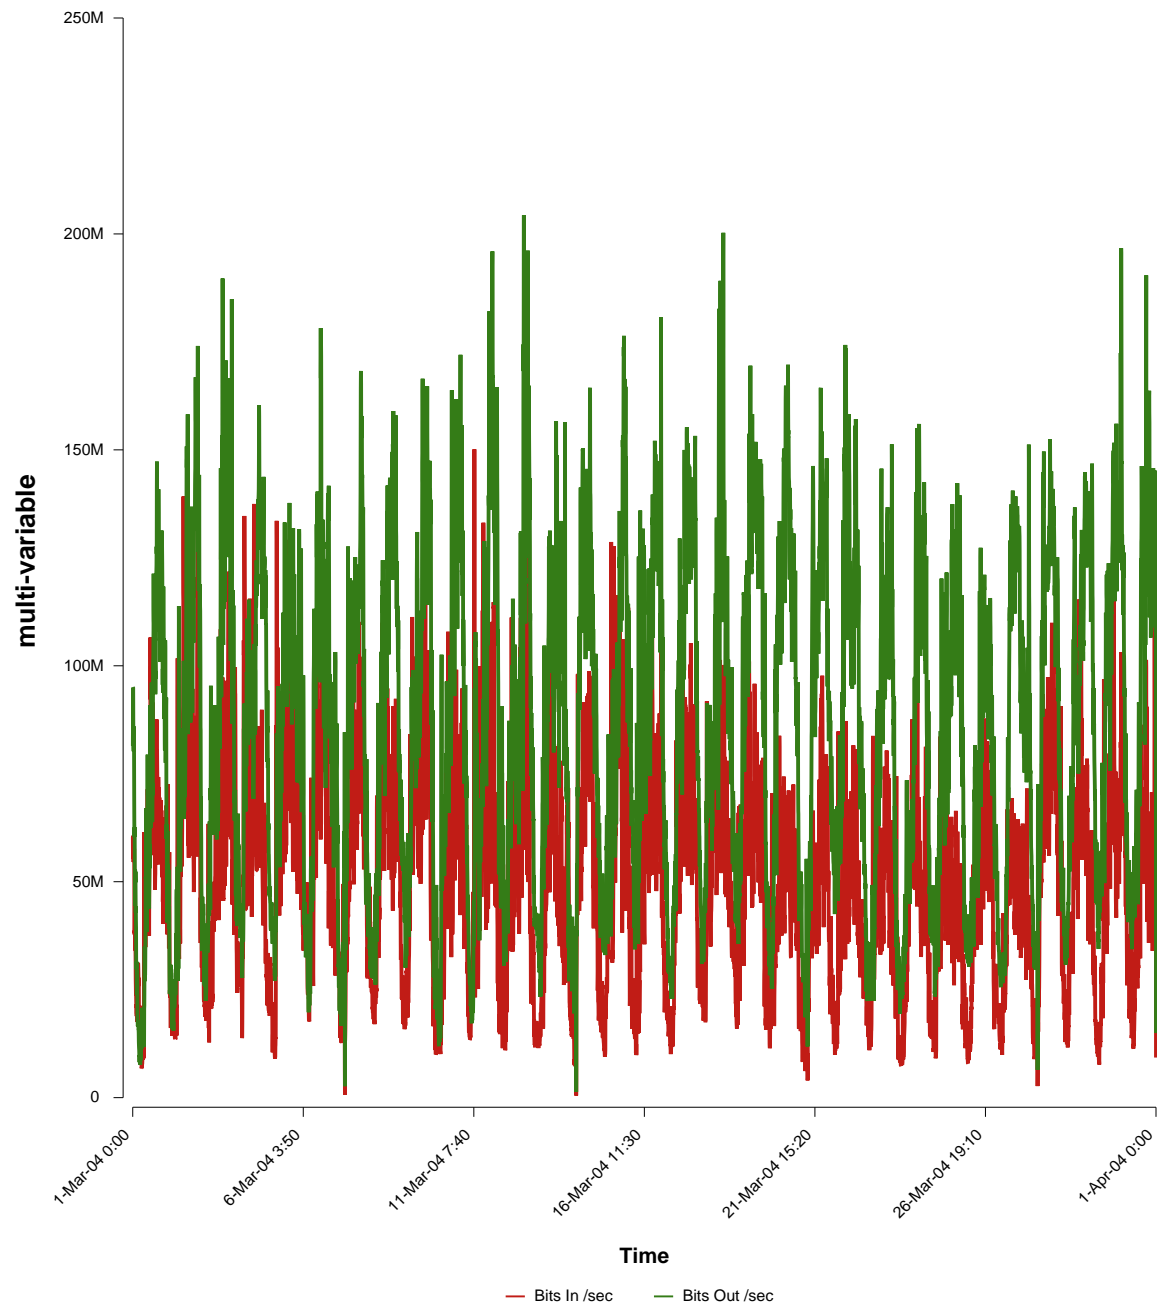

eHealth Trend Report

Divide by Time

SUNET-A-KARLSTAD-KAU

From: 2004/03/01 00:00
To: 2004/03/31 23:59

Created: 2004/04/02 04:00:44