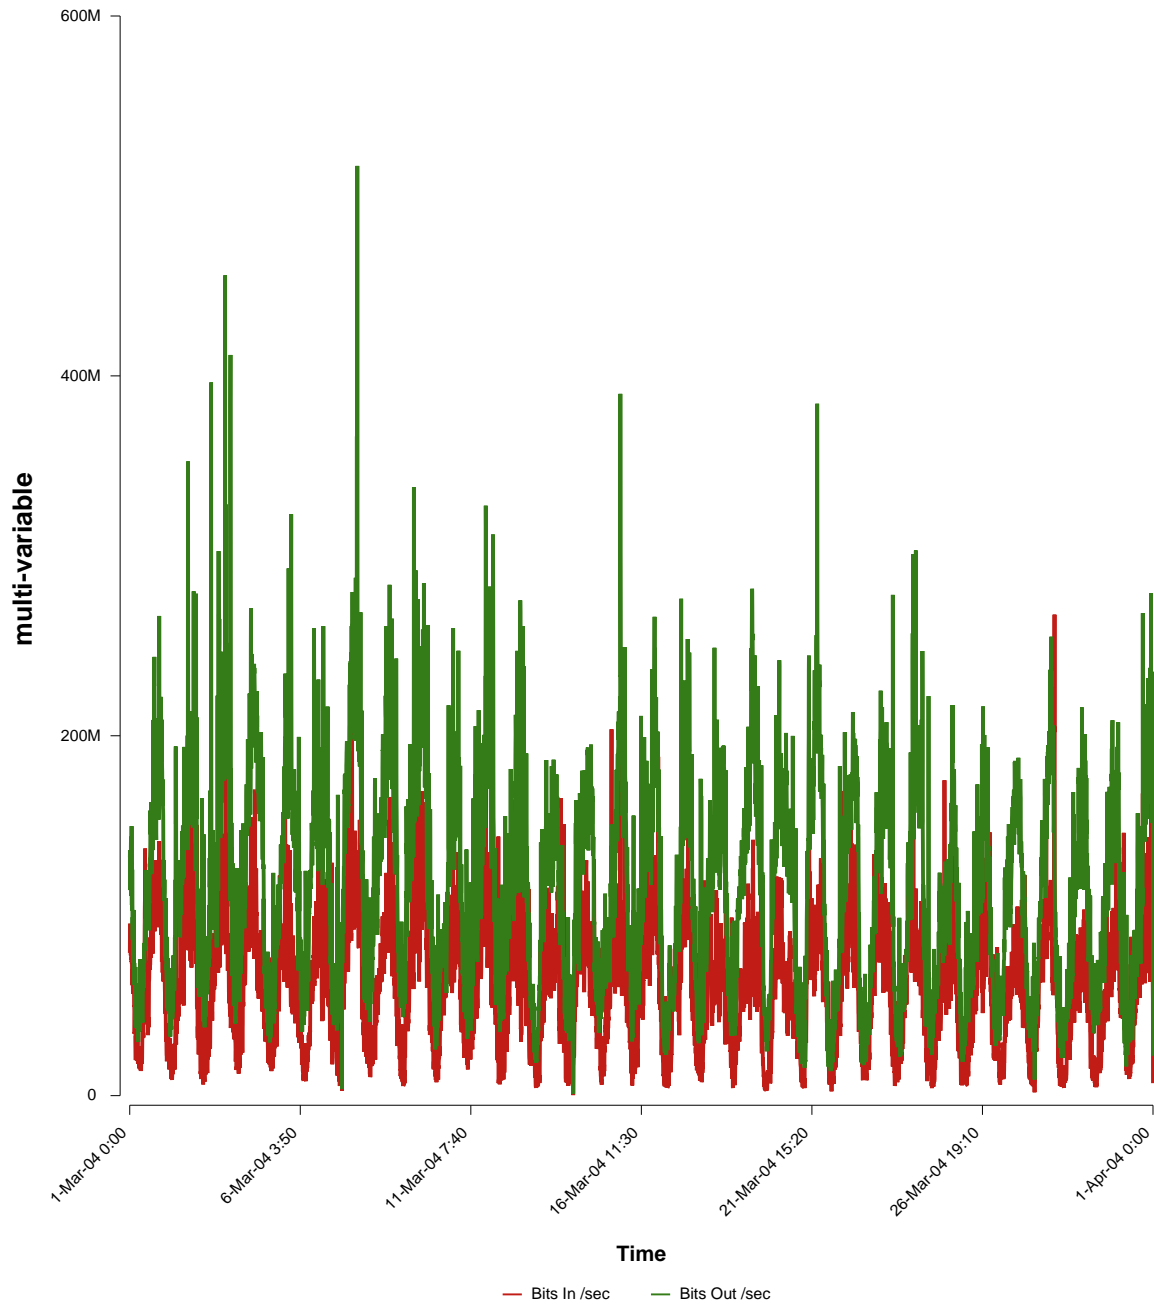

# eHealth Trend Report

Divide by Time

## SUNET-A-KALMAR-HIK

From: 2004/03/01 00:00  
To: 2004/03/31 23:59

Created: 2004/04/02 03:50:48