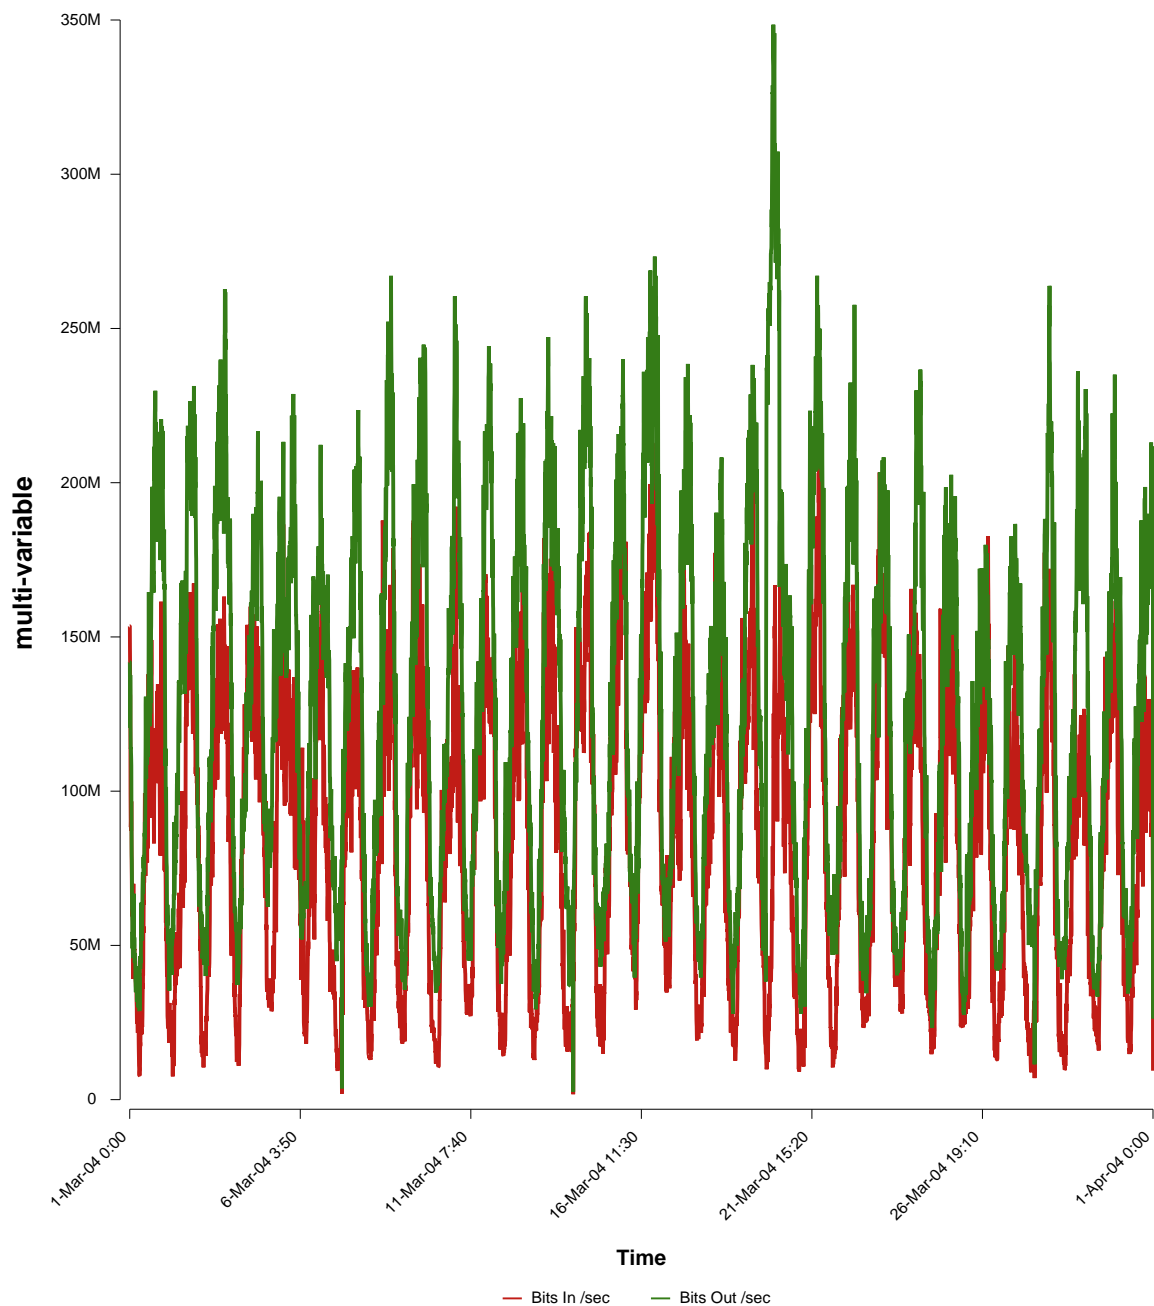

# eHealth Trend Report

Divide by Time

## SUNET-A-HALMSTAD-HH

From: 2004/03/01 00:00  
To: 2004/03/31 23:59

Created: 2004/04/02 03:50:48