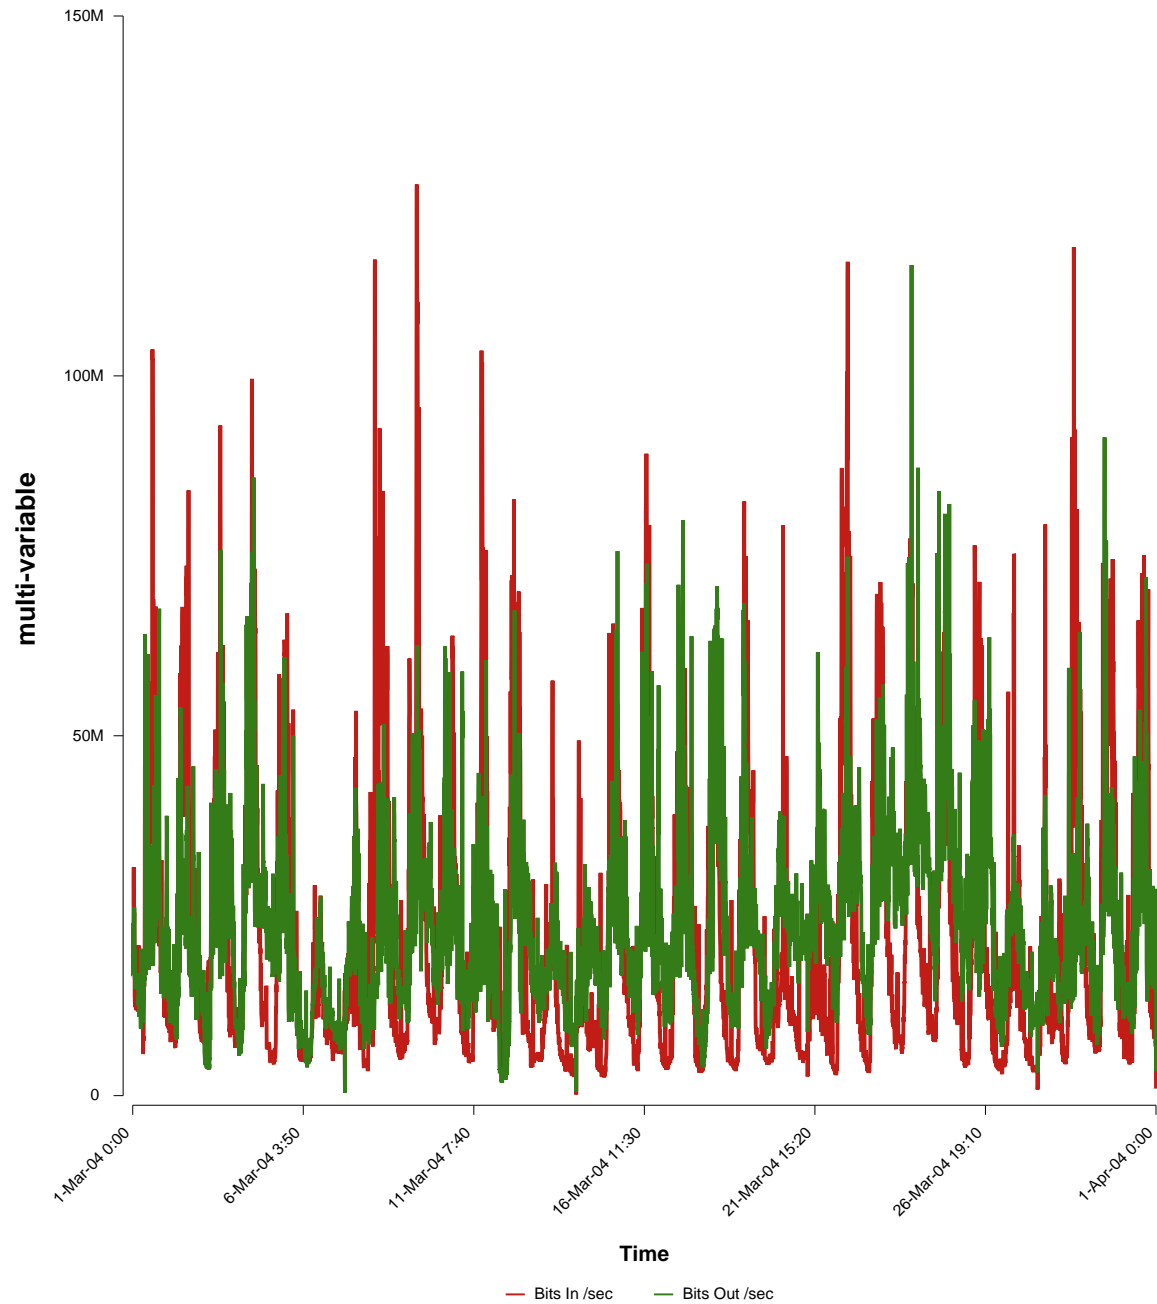

# eHealth Trend Report

Divide by Time

## SUNET-A-GBG-GU

From: 2004/03/01 00:00  
To: 2004/03/31 23:59

Created: 2004/04/02 03:40:47