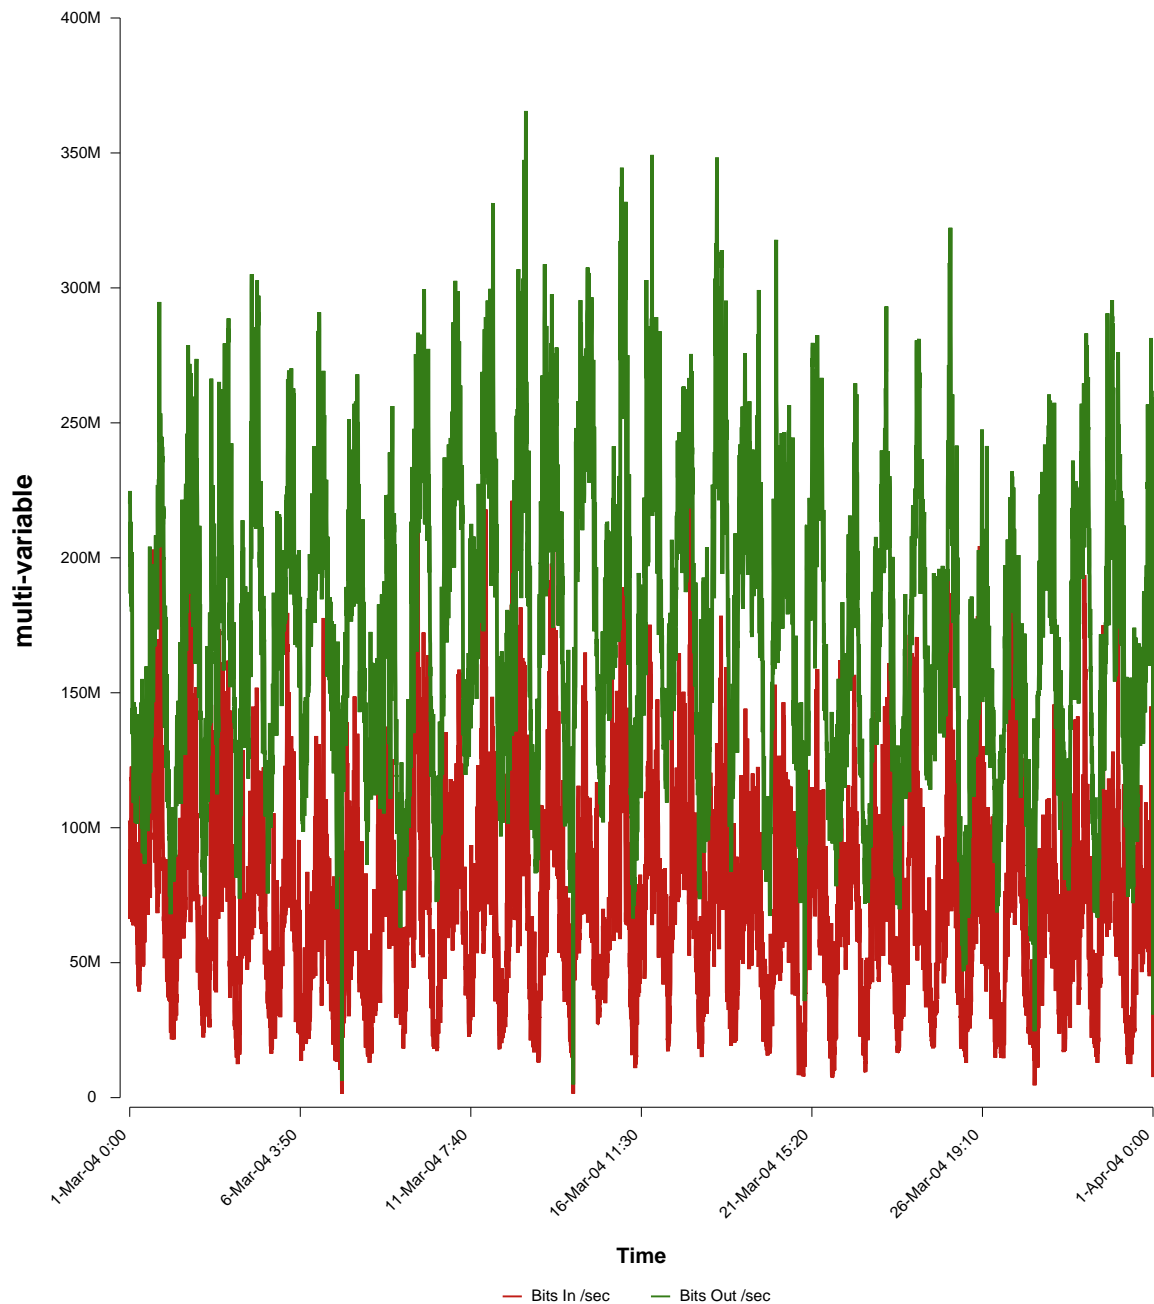

eHealth Trend Report

Divide by Time

SUNET-A-GAVLE-HIG

From: 2004/03/01 00:00
To: 2004/03/31 23:59

Created: 2004/04/02 03:22:18