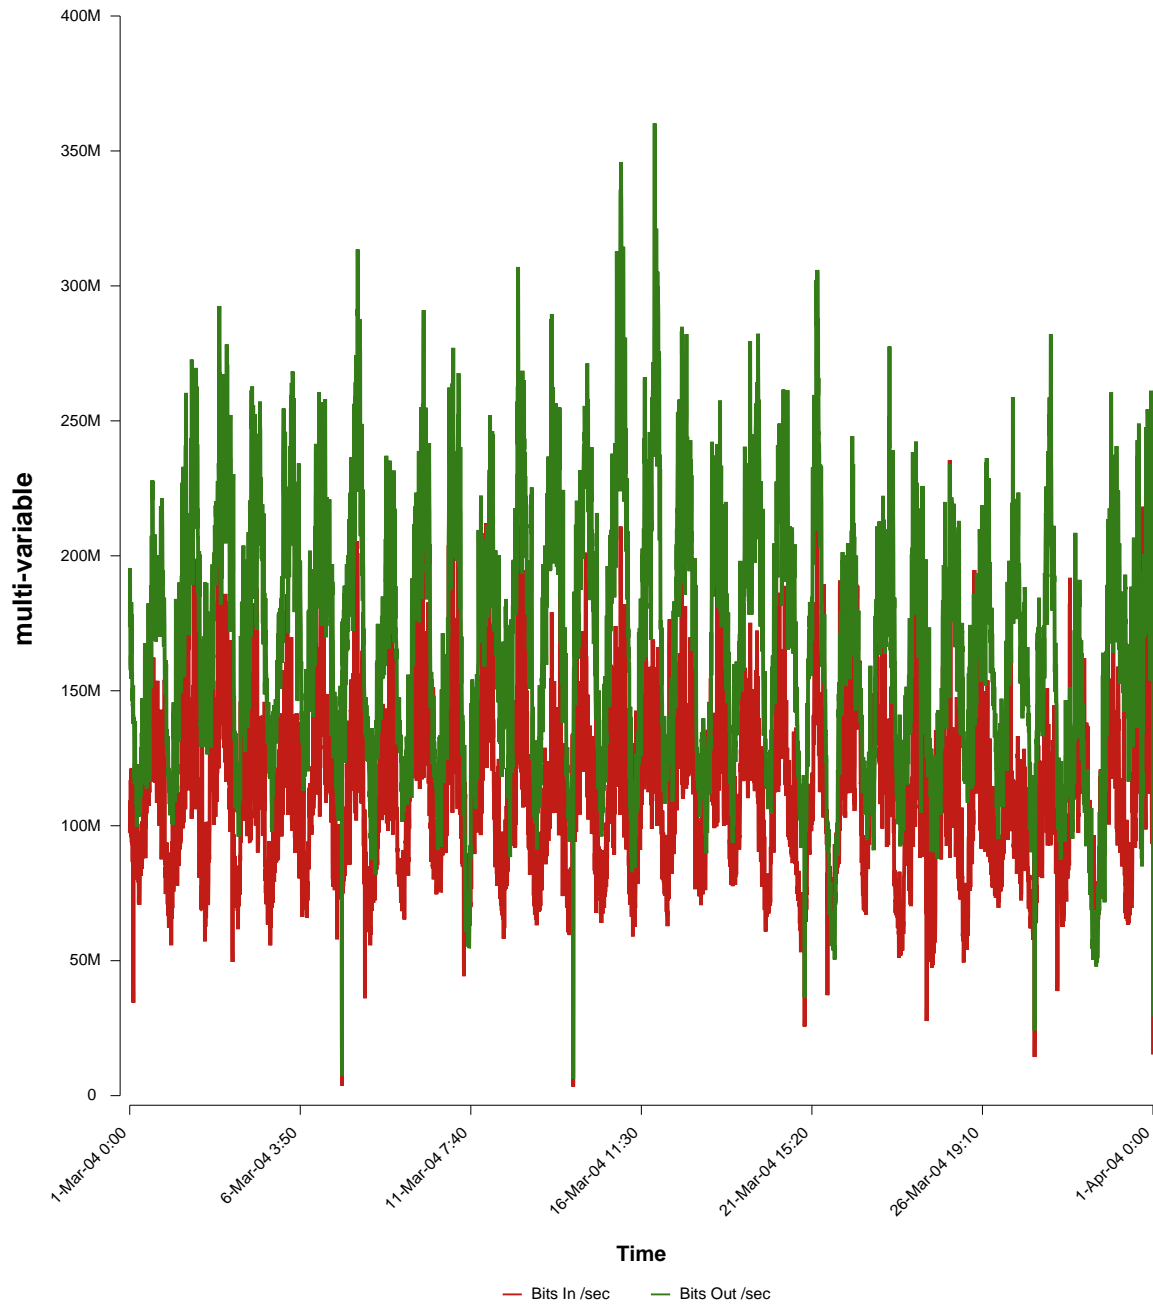

# eHealth Trend Report

Divide by Time

## SUNET-A-BORLANGE-DU

From: 2004/03/01 00:00  
To: 2004/03/31 23:59

Created: 2004/04/02 03:10:44