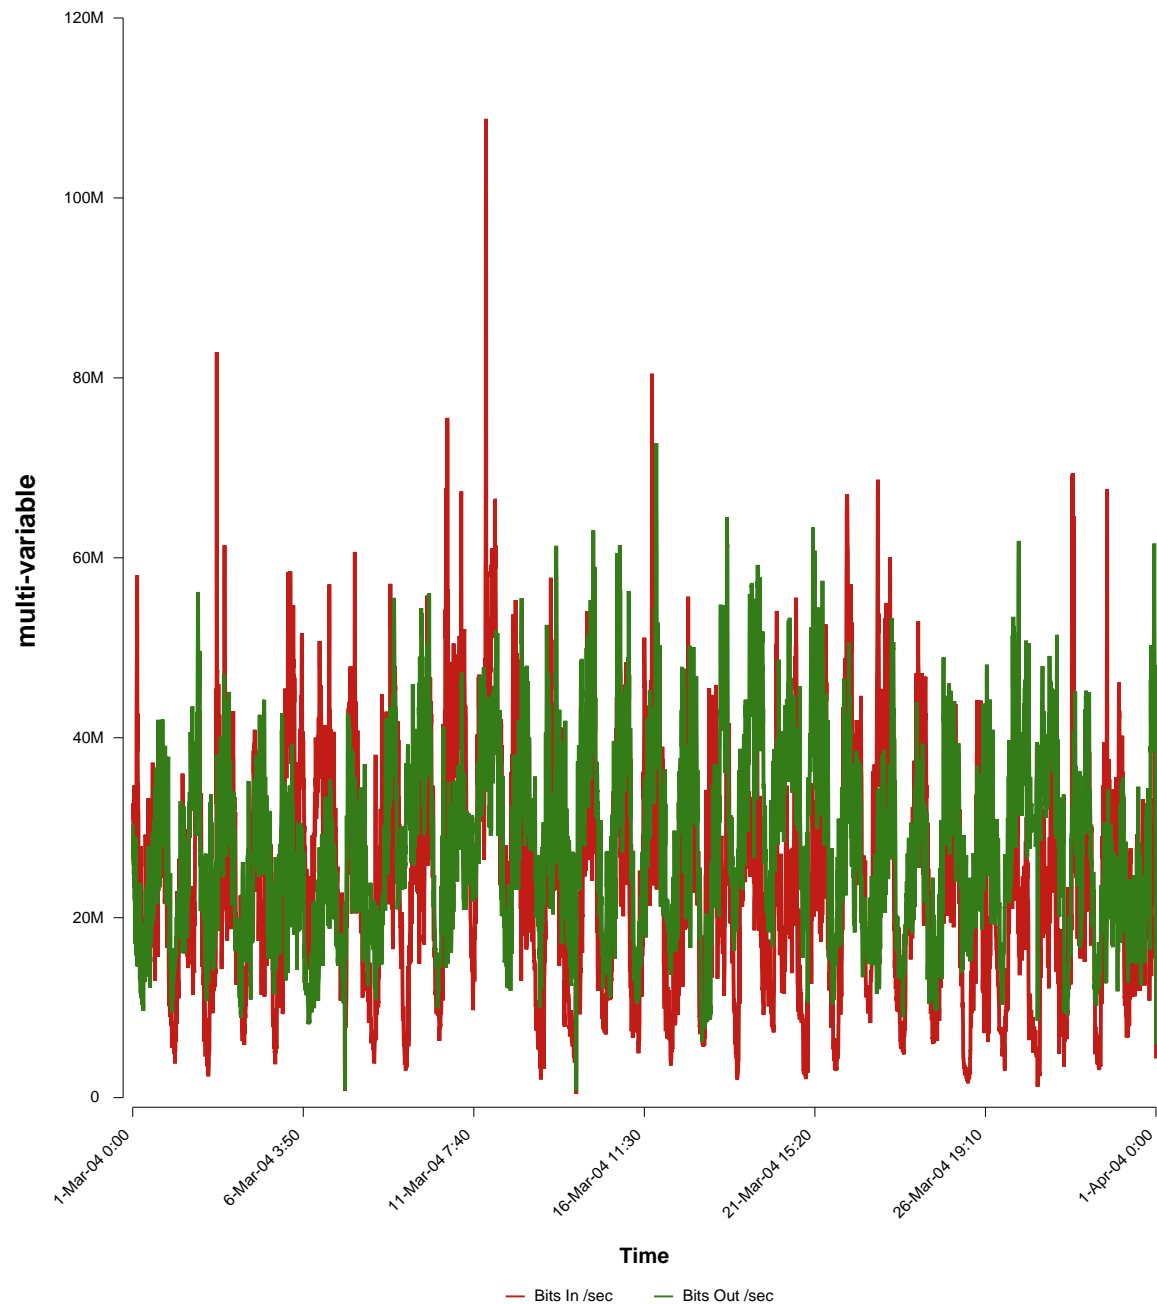

# eHealth Trend Report

Divide by Time

## SUNET-A-BORAS-HB

From: 2004/03/01 00:00  
To: 2004/03/31 23:59

Created: 2004/04/02 03:05:44