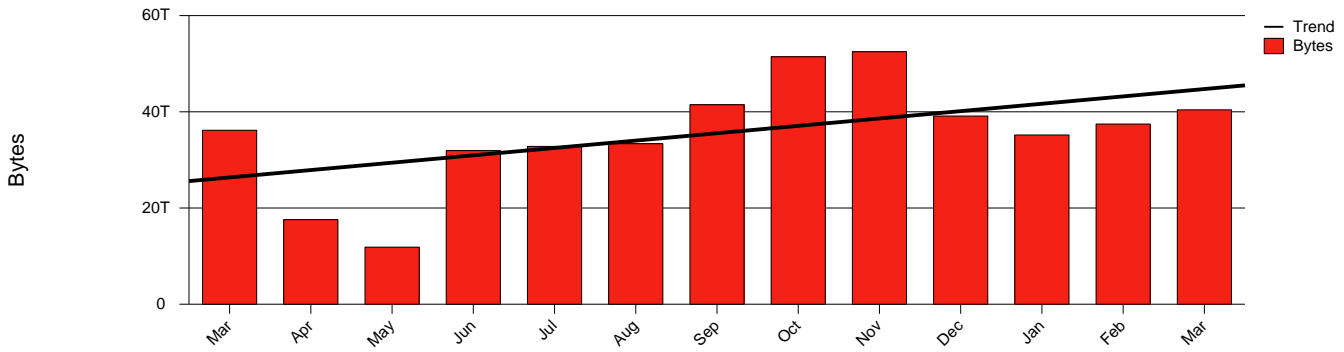

Visby, HGO - Monthly Health Report

LAN/WAN

Report for 2004/03/31

Total Network Volume by Month

Total Network Volume by Week

Total Network Volume by Day

Situations to Watch

Rank	Element Name	Variable	Threshold	Monthly Average		Days to (from) Threshold
			Value	Actual	Predicted	
1	hgo1-POS(In)	Volume (Bandwidth %)	80.000	1.790	2.177	Increasing
2	hgo1-POS(Out)	Volume (Bandwidth %)	80.000	3.072	3.253	Increasing
3	hgo2-POS(In)	Errors (% Frames)	5.000	0.019	0.058	Increasing
4	hgo2-POS(In)	Volume (Bandwidth %)	80.000	0.003	0.000	Decreasing
5	hgo2-POS(Out)	Volume (Bandwidth %)	80.000	0.001	0.000	Decreasing