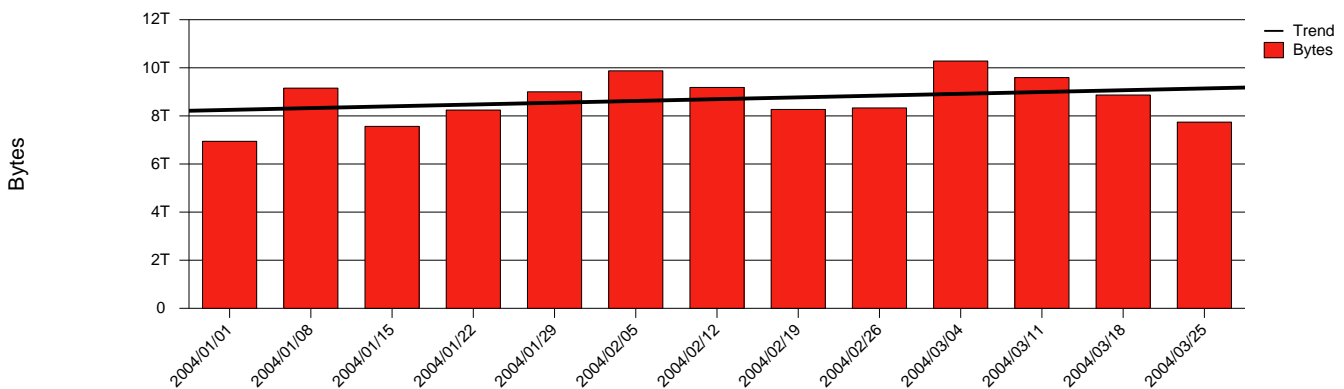

Visby, HGO - Monthly Health Report

LAN/WAN

Report for 2004/03/31

Total Network Volume by Month

Total Network Volume by Week

Total Network Volume by Day

Situations to Watch

Rank	Element Name	Variable	Threshold	Monthly Average		Days to (from) Threshold
			Value	Actual	Predicted	
1	hgo1-POS(In)	Volume (Bandwidth %)	80.000	1.790	2.177	Increasing
2	hgo1-POS(Out)	Volume (Bandwidth %)	80.000	3.072	3.253	Increasing
3	hgo2-POS(In)	Errors (% Frames)	5.000	0.019	0.058	Increasing
4	hgo2-POS(In)	Volume (Bandwidth %)	80.000	0.003	0.000	Decreasing
5	hgo2-POS(Out)	Volume (Bandwidth %)	80.000	0.001	0.000	Decreasing