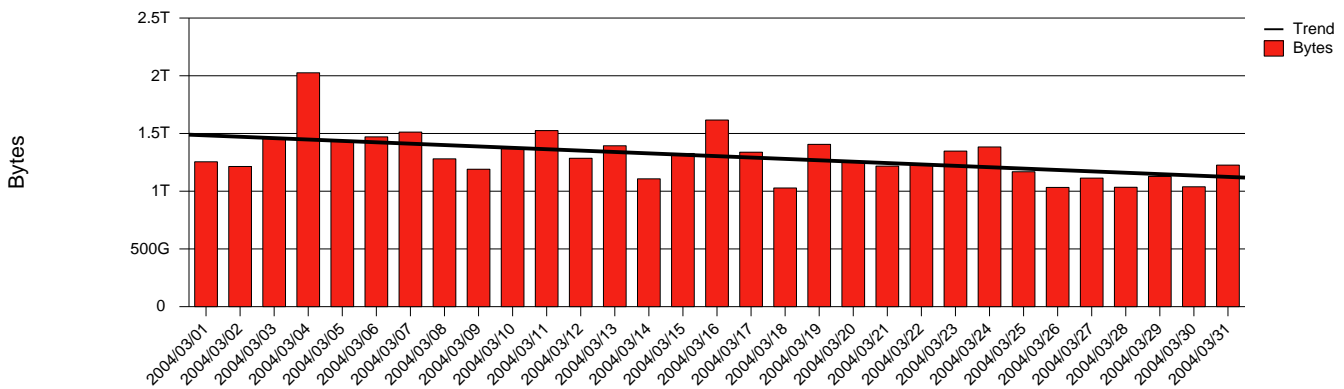

Visby, HGO - Monthly Health Report

LAN/WAN

Report for 2004/03/31

Total Network Volume by Month

Total Network Volume by Week

Total Network Volume by Day

Situations to Watch

Rank	Element Name	Variable	Threshold	Monthly Average		Days to (from) Threshold
			Value	Actual	Predicted	
1	hgo1-POS(In)	Volume (Bandwidth %)	80.000	1.790	2.177	Increasing
2	hgo1-POS(Out)	Volume (Bandwidth %)	80.000	3.072	3.253	Increasing
3	hgo2-POS(In)	Errors (% Frames)	5.000	0.019	0.058	Increasing
4	hgo2-POS(In)	Volume (Bandwidth %)	80.000	0.003	0.000	Decreasing
5	hgo2-POS(Out)	Volume (Bandwidth %)	80.000	0.001	0.000	Decreasing