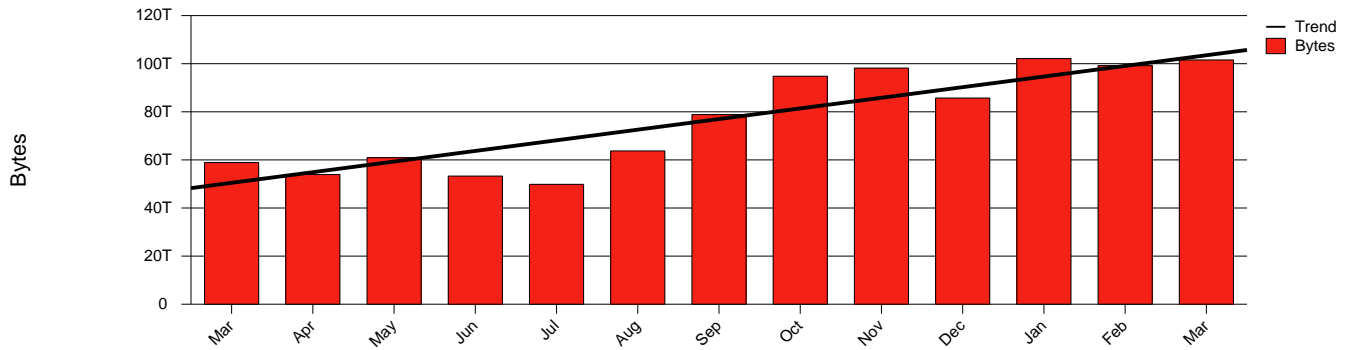

Uppsala, UU - Monthly Health Report

LAN/WAN

Report for 2004/03/31

Total Network Volume by Month

Total Network Volume by Week

Total Network Volume by Day

Situations to Watch

Rank	Element Name	Variable	Threshold	Monthly Average		Days to (from) Threshold
			Value	Actual	Predicted	
1	uu1-SRP(Out)	Volume (Bandwidth %)	80.000	6.907	8.250	Increasing
2	uu1-SRP(In)	Volume (Bandwidth %)	80.000	5.068	4.865	Increasing
3	uu2-SRP(In)	Volume (Bandwidth %)	80.000	0.120	0.032	Increasing
4	uu2-SRP(In)	Errors (% Frames)	5.000	0.000	0.008	Decreasing
5	uu2-SRP(Out)	Volume (Bandwidth %)	80.000	0.124	0.000	Decreasing