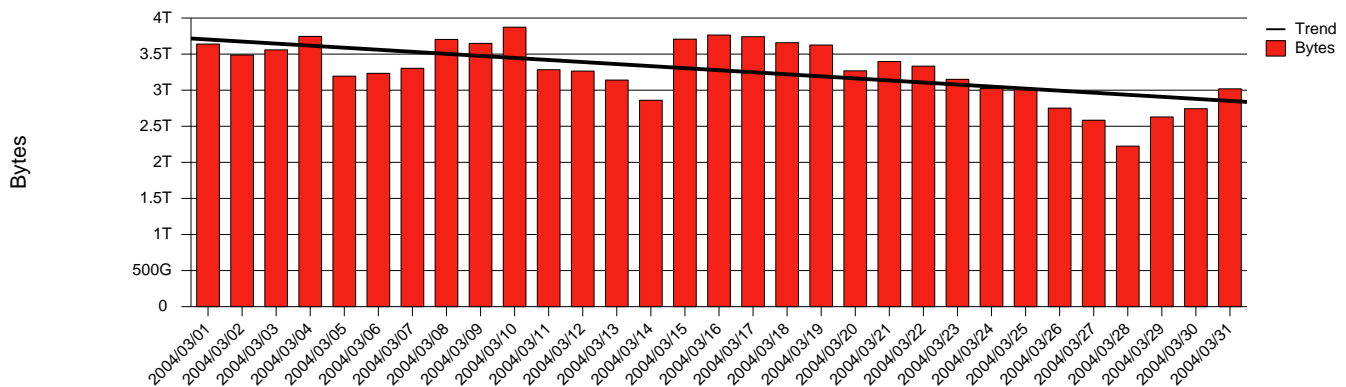

Uppsala, UU - Monthly Health Report

LAN/WAN

Report for 2004/03/31

Total Network Volume by Month

Total Network Volume by Week

Total Network Volume by Day

Situations to Watch

Rank	Element Name	Variable	Threshold	Monthly Average		Days to (from) Threshold
			Value	Actual	Predicted	
1	uu1-SRP(Out)	Volume (Bandwidth %)	80.000	6.907	8.250	Increasing
2	uu1-SRP(In)	Volume (Bandwidth %)	80.000	5.068	4.865	Increasing
3	uu2-SRP(In)	Volume (Bandwidth %)	80.000	0.120	0.032	Increasing
4	uu2-SRP(In)	Errors (% Frames)	5.000	0.000	0.008	Decreasing
5	uu2-SRP(Out)	Volume (Bandwidth %)	80.000	0.124	0.000	Decreasing