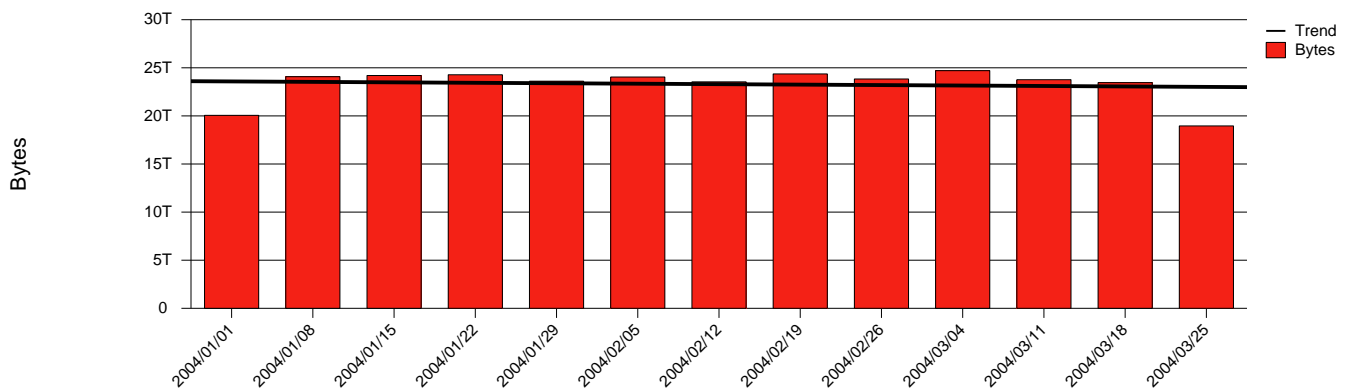

Uppsala, UU - Monthly Health Report

LAN/WAN

Report for 2004/03/31

Total Network Volume by Month

Total Network Volume by Week

Total Network Volume by Day

Situations to Watch

Rank	Element Name	Variable	Threshold	Monthly Average		Days to (from) Threshold
			Value	Actual	Predicted	
1	uu1-SRP(Out)	Volume (Bandwidth %)	80.000	6.907	8.250	Increasing
2	uu1-SRP(In)	Volume (Bandwidth %)	80.000	5.068	4.865	Increasing
3	uu2-SRP(In)	Volume (Bandwidth %)	80.000	0.120	0.032	Increasing
4	uu2-SRP(In)	Errors (% Frames)	5.000	0.000	0.008	Decreasing
5	uu2-SRP(Out)	Volume (Bandwidth %)	80.000	0.124	0.000	Decreasing