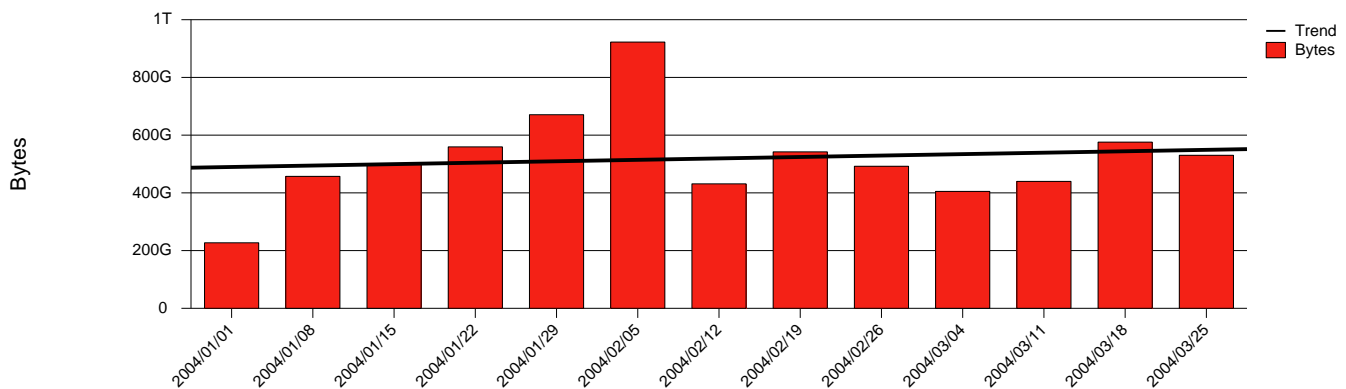

Uppsala, SLU - Monthly Health Report

LAN/WAN

Report for 2004/03/31

Total Network Volume by Month

Total Network Volume by Week

Total Network Volume by Day

Situations to Watch

Rank	Element Name	Variable	Threshold	Monthly Average		Days to (from) Threshold
			Value	Actual	Predicted	
1	slu2-SRP(Out)	Volume (Bandwidth %)	80.000	0.078	0.110	Increasing
2	slu1-SRP(In)	Volume (Bandwidth %)	80.000	0.164	0.154	Increasing
3	slu2-SRP(In)	Volume (Bandwidth %)	80.000	0.003	0.003	Increasing
4	slu1-SRP(Out)	Volume (Bandwidth %)	80.000	0.018	0.017	Decreasing
5	slu2-SRP(In)	Errors (% Frames)	5.000	0.000	0.002	Decreasing