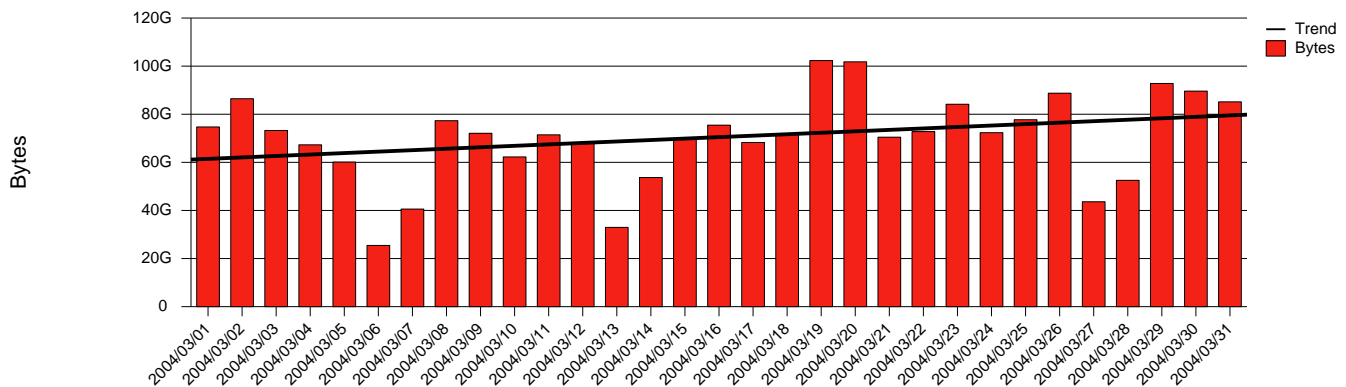

Uppsala, SLU - Monthly Health Report

LAN/WAN

Report for 2004/03/31

Total Network Volume by Month

Total Network Volume by Week

Total Network Volume by Day

Situations to Watch

Rank	Element Name	Variable	Threshold	Monthly Average		Days to (from) Threshold
			Value	Actual	Predicted	
1	slu2-SRP(Out)	Volume (Bandwidth %)	80.000	0.078	0.110	Increasing
2	slu1-SRP(In)	Volume (Bandwidth %)	80.000	0.164	0.154	Increasing
3	slu2-SRP(In)	Volume (Bandwidth %)	80.000	0.003	0.003	Increasing
4	slu1-SRP(Out)	Volume (Bandwidth %)	80.000	0.018	0.017	Decreasing
5	slu2-SRP(In)	Errors (% Frames)	5.000	0.000	0.002	Decreasing