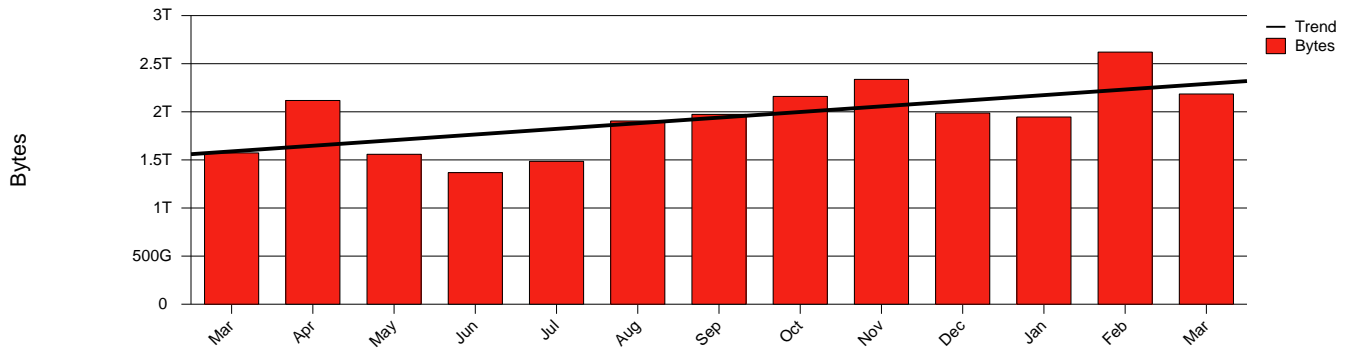

Uppsala, SLU - Monthly Health Report

LAN/WAN

Report for 2004/03/31

Total Network Volume by Month

Total Network Volume by Week

Total Network Volume by Day

Situations to Watch

Rank	Element Name	Variable	Threshold	Monthly Average		Days to (from) Threshold
			Value	Actual	Predicted	
1	slu2-SRP(Out)	Volume (Bandwidth %)	80.000	0.078	0.110	Increasing
2	slu1-SRP(In)	Volume (Bandwidth %)	80.000	0.164	0.154	Increasing
3	slu2-SRP(In)	Volume (Bandwidth %)	80.000	0.003	0.003	Increasing
4	slu1-SRP(Out)	Volume (Bandwidth %)	80.000	0.018	0.017	Decreasing
5	slu2-SRP(In)	Errors (% Frames)	5.000	0.000	0.002	Decreasing