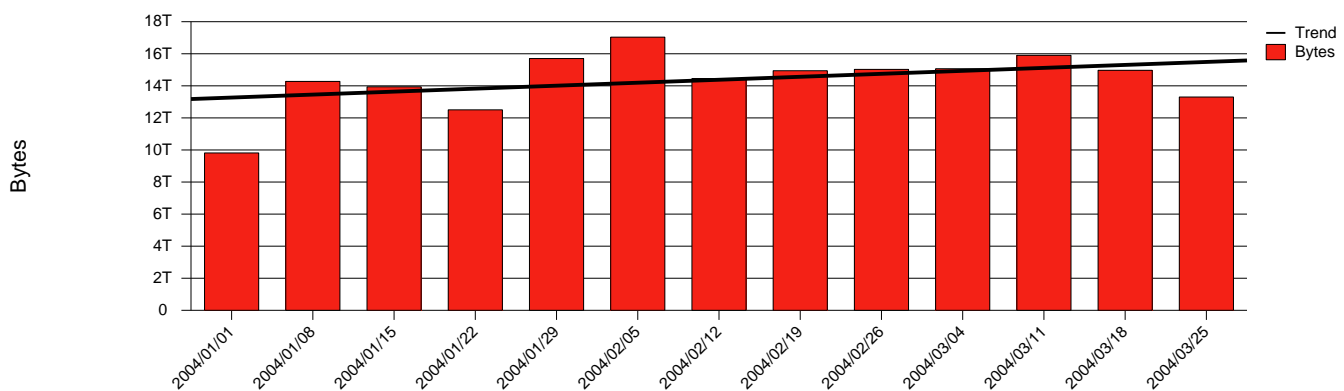

Umeå, UMU - Monthly Health Report

LAN/WAN

Report for 2004/03/31

Total Network Volume by Month

Total Network Volume by Week

Total Network Volume by Day

Situations to Watch

Rank	Element Name	Variable	Threshold	Monthly Average		Days to (from) Threshold
			Value	Actual	Predicted	
1	umu2-SRP(In)	Errors (% Frames)	5.000	0.000	37.070	(231)
2	umu1-SRP(Out)	Volume (Bandwidth %)	80.000	5.314	5.100	Increasing
3	umu1-SRP(In)	Errors (% Frames)	5.000	0.000	0.000	Increasing
4	umu1-SRP(In)	Volume (Bandwidth %)	80.000	2.608	1.373	Decreasing
5	umu2-SRP(In)	Volume (Bandwidth %)	80.000	0.002	0.006	Decreasing
6	umu2-SRP(Out)	Volume (Bandwidth %)	80.000	0.000	0.000	Decreasing