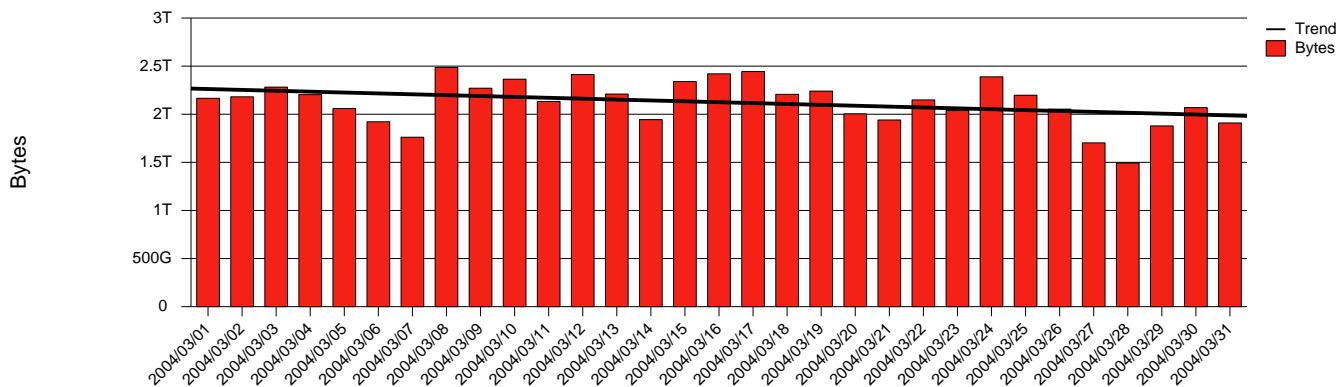

Umeå, UMU - Monthly Health Report

LAN/WAN

Report for 2004/03/31

Total Network Volume by Month

Total Network Volume by Week

Total Network Volume by Day

Situations to Watch

Rank	Element Name	Variable	Threshold	Monthly Average		Days to (from) Threshold
			Value	Actual	Predicted	
1	umu2-SRP(In)	Errors (% Frames)	5.000	0.000	37.070	(231)
2	umu1-SRP(Out)	Volume (Bandwidth %)	80.000	5.314	5.100	Increasing
3	umu1-SRP(In)	Errors (% Frames)	5.000	0.000	0.000	Increasing
4	umu1-SRP(In)	Volume (Bandwidth %)	80.000	2.608	1.373	Decreasing
5	umu2-SRP(In)	Volume (Bandwidth %)	80.000	0.002	0.006	Decreasing
6	umu2-SRP(Out)	Volume (Bandwidth %)	80.000	0.000	0.000	Decreasing