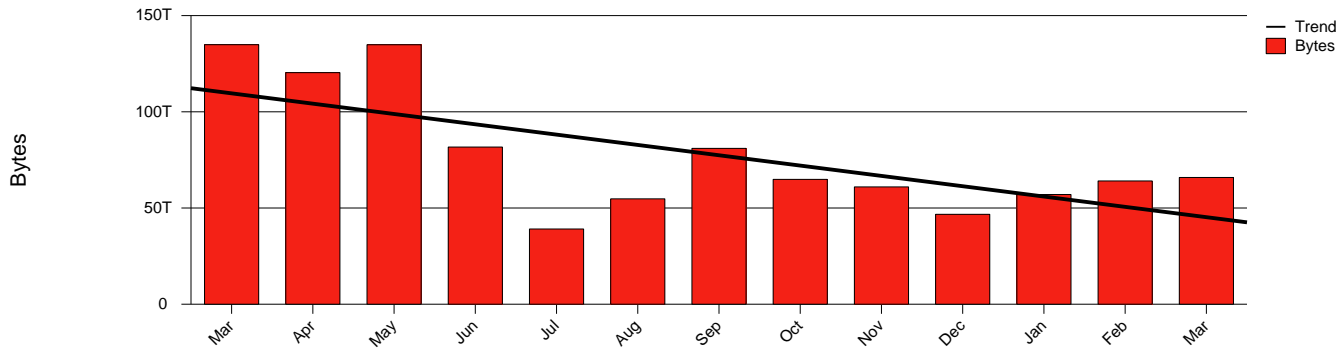

Umeå, UMU - Monthly Health Report

LAN/WAN

Report for 2004/03/31

Total Network Volume by Month

Total Network Volume by Week

Total Network Volume by Day

Situations to Watch

Rank	Element Name	Variable	Threshold	Monthly Average		Days to (from) Threshold
			Value	Actual	Predicted	
1	umu2-SRP(In)	Errors (% Frames)	5.000	0.000	37.070	(231)
2	umu1-SRP(Out)	Volume (Bandwidth %)	80.000	5.314	5.100	Increasing
3	umu1-SRP(In)	Errors (% Frames)	5.000	0.000	0.000	Increasing
4	umu1-SRP(In)	Volume (Bandwidth %)	80.000	2.608	1.373	Decreasing
5	umu2-SRP(In)	Volume (Bandwidth %)	80.000	0.002	0.006	Decreasing
6	umu2-SRP(Out)	Volume (Bandwidth %)	80.000	0.000	0.000	Decreasing