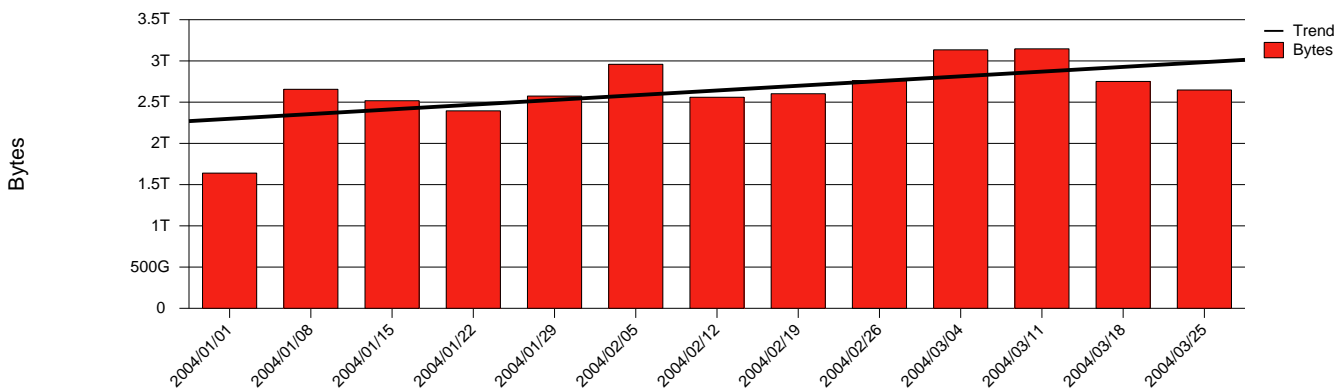

Trollhättan, HTU - Monthly Health Report

LAN/WAN

Report for 2004/03/31

Total Network Volume by Month

Total Network Volume by Week

Total Network Volume by Day

Situations to Watch

Rank	Element Name	Variable	Threshold	Monthly Average		Days to (from) Threshold
			Value	Actual	Predicted	
1	htu1-SRP(In)	Volume (Bandwidth %)	80.000	0.880	0.849	Increasing
2	htu1-SRP(Out)	Volume (Bandwidth %)	80.000	0.368	0.283	Increasing
3	htu2-SRP(Out)	Volume (Bandwidth %)	80.000	0.316	0.266	Increasing
4	htu2-SRP(In)	Errors (% Frames)	5.000	0.021	0.884	Increasing
5	htu2-SRP(In)	Volume (Bandwidth %)	80.000	0.000	0.000	Decreasing
6	htu1-SRP(In)	Errors (% Frames)	5.000	0.000	0.000	Decreasing