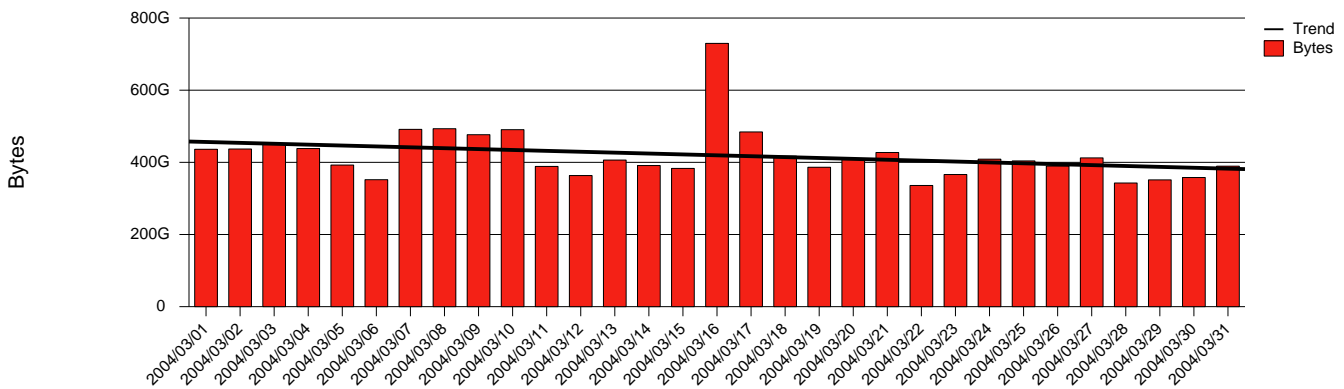

Trollhättan, HTU - Monthly Health Report

LAN/WAN

Report for 2004/03/31

Total Network Volume by Month

Total Network Volume by Week

Total Network Volume by Day

Situations to Watch

Rank	Element Name	Variable	Threshold	Monthly Average		Days to (from) Threshold
			Value	Actual	Predicted	
1	htu1-SRP(In)	Volume (Bandwidth %)	80.000	0.880	0.849	Increasing
2	htu1-SRP(Out)	Volume (Bandwidth %)	80.000	0.368	0.283	Increasing
3	htu2-SRP(Out)	Volume (Bandwidth %)	80.000	0.316	0.266	Increasing
4	htu2-SRP(In)	Errors (% Frames)	5.000	0.021	0.884	Increasing
5	htu2-SRP(In)	Volume (Bandwidth %)	80.000	0.000	0.000	Decreasing
6	htu1-SRP(In)	Errors (% Frames)	5.000	0.000	0.000	Decreasing