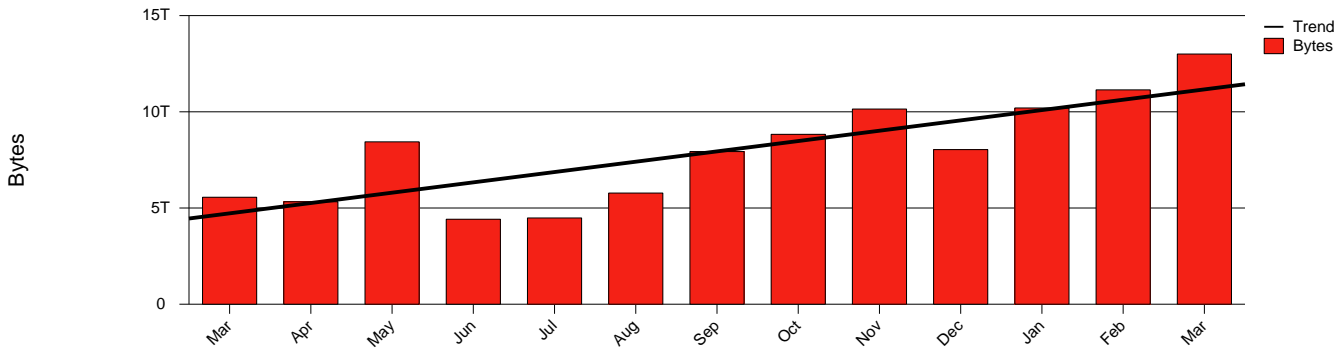

Trollhättan, HTU - Monthly Health Report

LAN/WAN

Report for 2004/03/31

Total Network Volume by Month

Total Network Volume by Week

Total Network Volume by Day

Situations to Watch

Rank	Element Name	Variable	Threshold	Monthly Average		Days to (from) Threshold
			Value	Actual	Predicted	
1	htu1-SRP(In)	Volume (Bandwidth %)	80.000	0.880	0.849	Increasing
2	htu1-SRP(Out)	Volume (Bandwidth %)	80.000	0.368	0.283	Increasing
3	htu2-SRP(Out)	Volume (Bandwidth %)	80.000	0.316	0.266	Increasing
4	htu2-SRP(In)	Errors (% Frames)	5.000	0.021	0.884	Increasing
5	htu2-SRP(In)	Volume (Bandwidth %)	80.000	0.000	0.000	Decreasing
6	htu1-SRP(In)	Errors (% Frames)	5.000	0.000	0.000	Decreasing