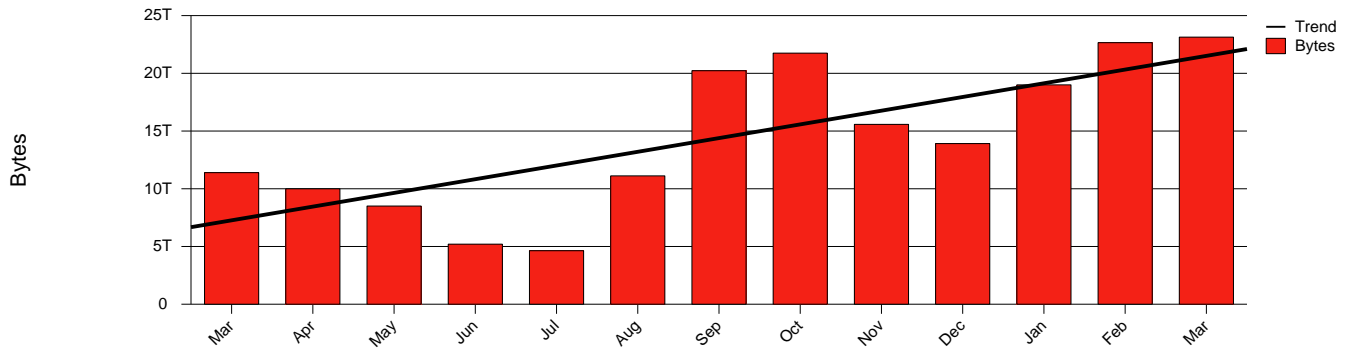

Skövde, HIS - Monthly Health Report

LAN/WAN

Report for 2004/03/31

Total Network Volume by Month

Total Network Volume by Week

Total Network Volume by Day

Situations to Watch

Rank	Element Name	Variable	Threshold	Monthly Average		Days to (from)
			Value	Actual	Predicted	Threshold
1	his1-SRP(Out)	Volume (Bandwidth %)	80.000	1.671	1.563	Increasing
2	his2-SRP(In)	Volume (Bandwidth %)	80.000	1.112	0.986	Increasing
3	his1-SRP(In)	Volume (Bandwidth %)	80.000	0.000	0.171	Decreasing
4	his2-SRP(In)	Errors (% Frames)	5.000	0.000	0.001	Decreasing
5	his2-SRP(Out)	Volume (Bandwidth %)	80.000	0.000	0.000	Decreasing