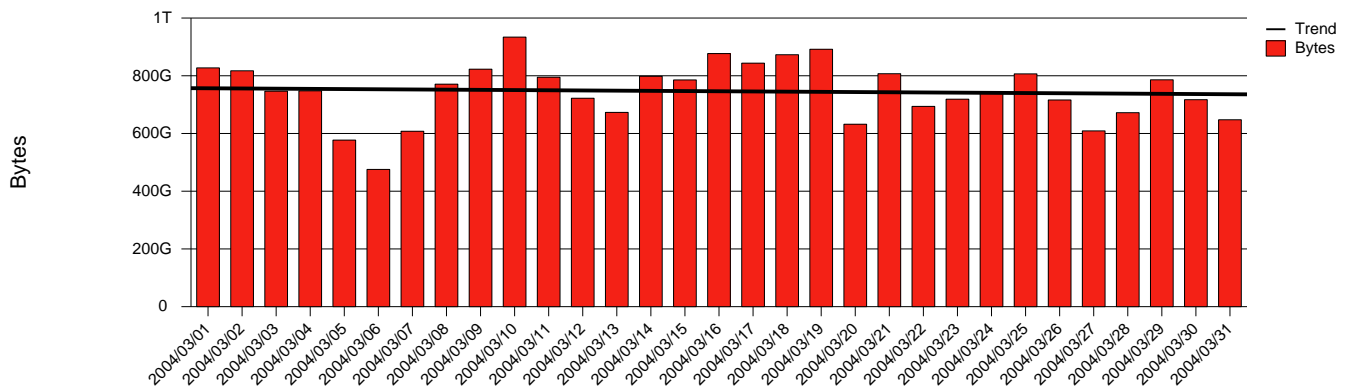

Skövde, HIS - Monthly Health Report

LAN/WAN

Report for 2004/03/31

Total Network Volume by Month

Total Network Volume by Week

Total Network Volume by Day

Situations to Watch

Rank	Element Name	Variable	Threshold	Monthly Average		Days to (from)
			Value	Actual	Predicted	Threshold
1	his1-SRP(Out)	Volume (Bandwidth %)	80.000	1.671	1.563	Increasing
2	his2-SRP(In)	Volume (Bandwidth %)	80.000	1.112	0.986	Increasing
3	his1-SRP(In)	Volume (Bandwidth %)	80.000	0.000	0.171	Decreasing
4	his2-SRP(In)	Errors (% Frames)	5.000	0.000	0.001	Decreasing
5	his2-SRP(Out)	Volume (Bandwidth %)	80.000	0.000	0.000	Decreasing