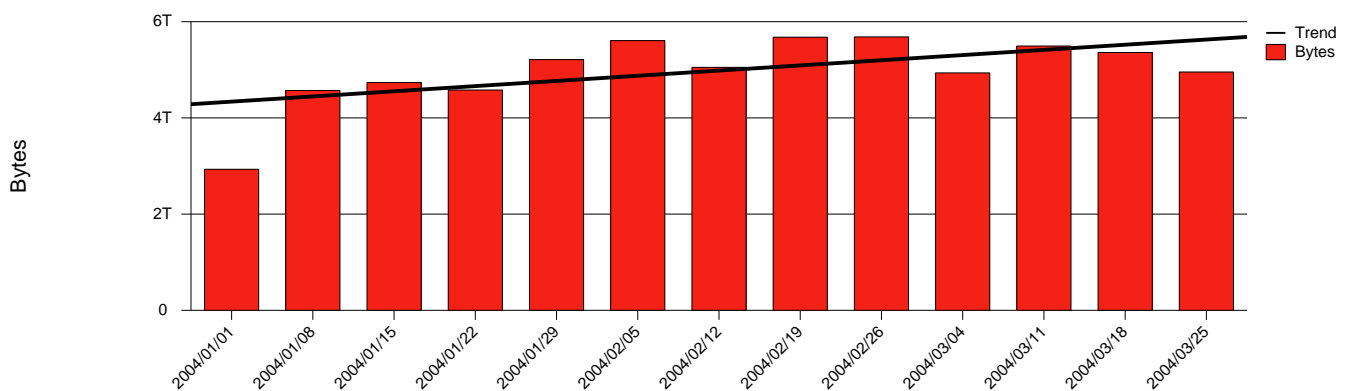

Skövde, HIS - Monthly Health Report

LAN/WAN

Report for 2004/03/31

Total Network Volume by Month

Total Network Volume by Week

Total Network Volume by Day

Situations to Watch

Rank	Element Name	Variable	Threshold	Monthly Average		Days to (from)
			Value	Actual	Predicted	Threshold
1	his1-SRP(Out)	Volume (Bandwidth %)	80.000	1.671	1.563	Increasing
2	his2-SRP(In)	Volume (Bandwidth %)	80.000	1.112	0.986	Increasing
3	his1-SRP(In)	Volume (Bandwidth %)	80.000	0.000	0.171	Decreasing
4	his2-SRP(In)	Errors (% Frames)	5.000	0.000	0.001	Decreasing
5	his2-SRP(Out)	Volume (Bandwidth %)	80.000	0.000	0.000	Decreasing