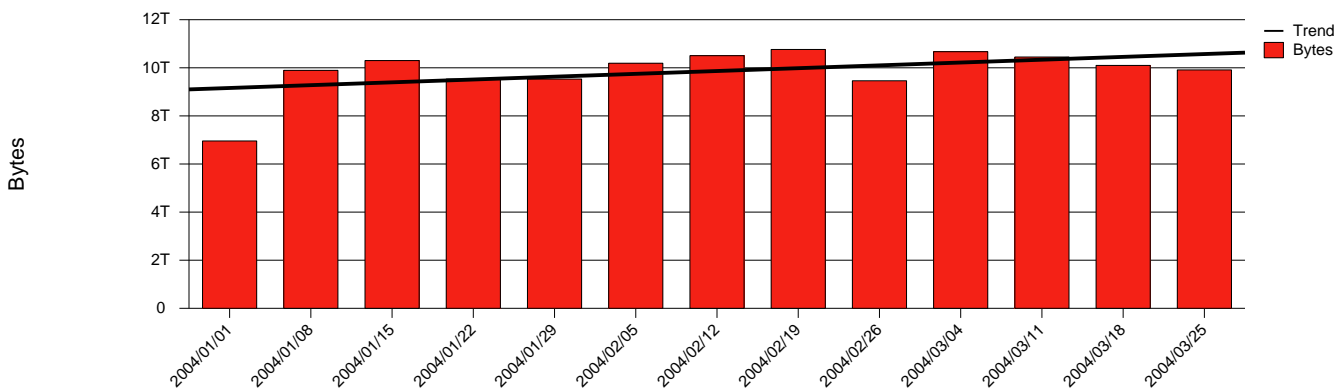

Karlstad, KAU - Monthly Health Report

LAN/WAN

Report for 2004/03/31

Total Network Volume by Month

Total Network Volume by Week

Total Network Volume by Day

Situations to Watch

Rank	Element Name	Variable	Threshold	Monthly Average		Days to (from) Threshold
			Value	Actual	Predicted	
1	kau1-SRP(In)	Volume (Bandwidth %)	80.000	1.895	1.886	Increasing
2	kau2-SRP(Out)	Volume (Bandwidth %)	80.000	1.885	1.764	Increasing
3	kau1-SRP(Out)	Volume (Bandwidth %)	80.000	1.569	1.462	Increasing
4	kau2-SRP(In)	Volume (Bandwidth %)	80.000	0.113	0.114	Decreasing
5	kau2-SRP(In)	Errors (% Frames)	5.000	0.000	0.000	Decreasing