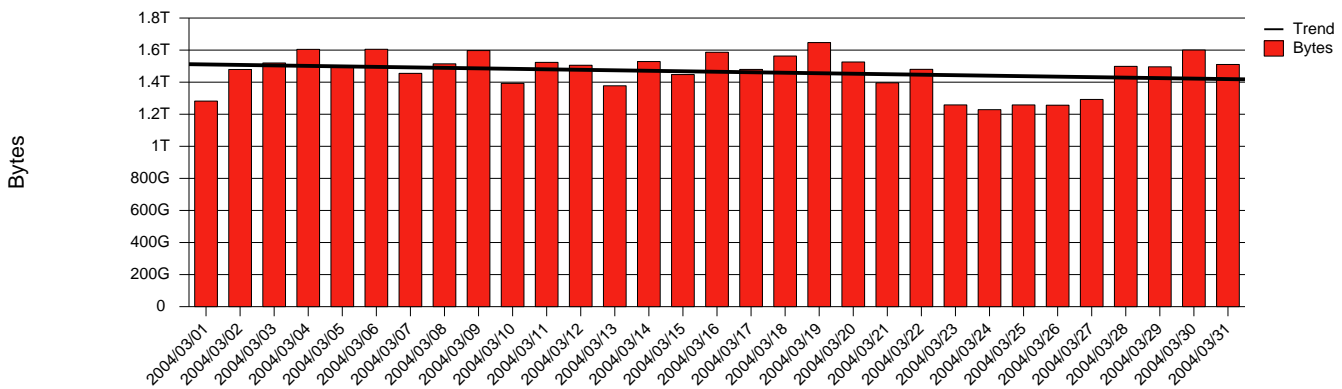

Karlstad, KAU - Monthly Health Report

LAN/WAN

Report for 2004/03/31

Total Network Volume by Month

Total Network Volume by Week

Total Network Volume by Day

Situations to Watch

Rank	Element Name	Variable	Threshold	Monthly Average		Days to (from) Threshold
			Value	Actual	Predicted	
1	kau1-SRP(In)	Volume (Bandwidth %)	80.000	1.895	1.886	Increasing
2	kau2-SRP(Out)	Volume (Bandwidth %)	80.000	1.885	1.764	Increasing
3	kau1-SRP(Out)	Volume (Bandwidth %)	80.000	1.569	1.462	Increasing
4	kau2-SRP(In)	Volume (Bandwidth %)	80.000	0.113	0.114	Decreasing
5	kau2-SRP(In)	Errors (% Frames)	5.000	0.000	0.000	Decreasing