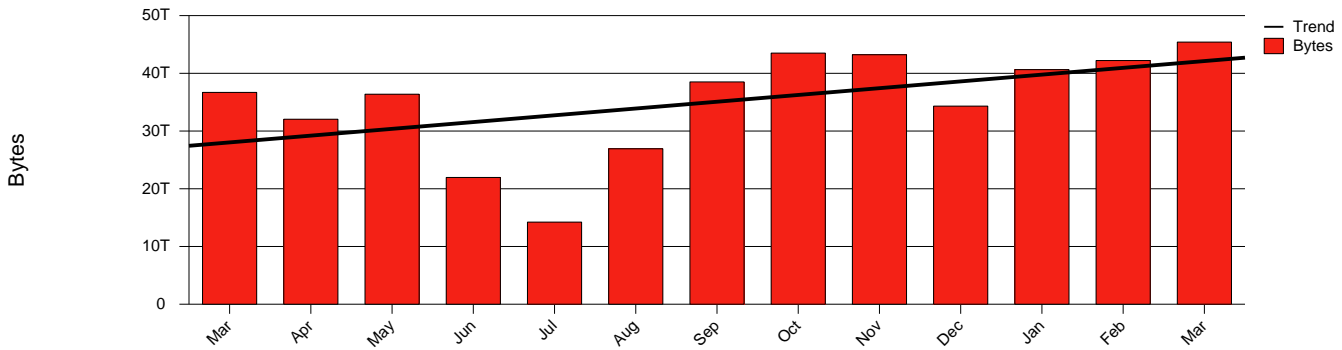

Karlstad, KAU - Monthly Health Report

LAN/WAN

Report for 2004/03/31

Total Network Volume by Month

Total Network Volume by Week

Total Network Volume by Day

Situations to Watch

Rank	Element Name	Variable	Threshold	Monthly Average		Days to (from) Threshold
			Value	Actual	Predicted	
1	kau1-SRP(In)	Volume (Bandwidth %)	80.000	1.895	1.886	Increasing
2	kau2-SRP(Out)	Volume (Bandwidth %)	80.000	1.885	1.764	Increasing
3	kau1-SRP(Out)	Volume (Bandwidth %)	80.000	1.569	1.462	Increasing
4	kau2-SRP(In)	Volume (Bandwidth %)	80.000	0.113	0.114	Decreasing
5	kau2-SRP(In)	Errors (% Frames)	5.000	0.000	0.000	Decreasing