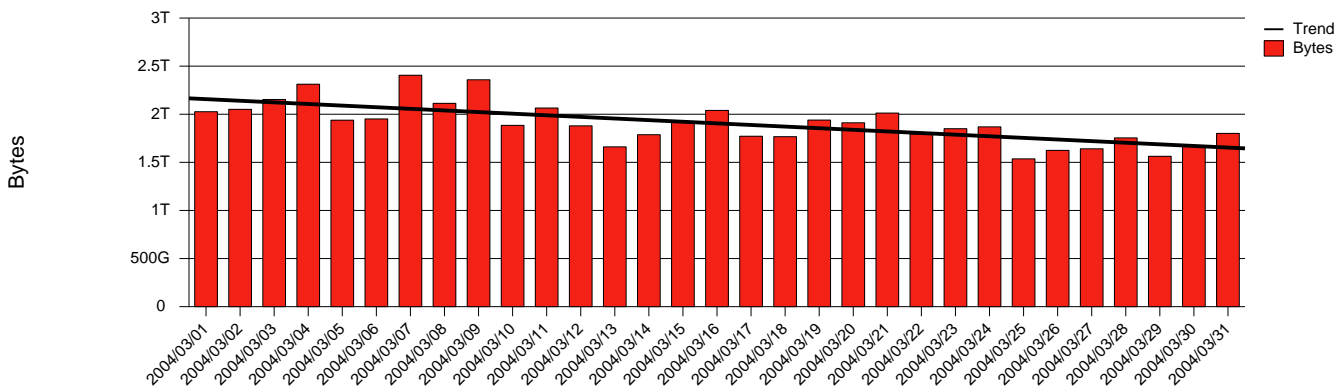

# Kalmar, HIK - Monthly Health Report

LAN/WAN

Report for 2004/03/31

Total Network Volume by Month

Total Network Volume by Week

Total Network Volume by Day

Situations to Watch

Rank	Element Name	Variable	Threshold	Monthly Average		Days to (from) Threshold
			Value	Actual	Predicted	
1	hik1-SRP(Out)	Volume (Bandwidth %)	80.000	4.435	4.044	Increasing
2	hik1-SRP(In)	Volume (Bandwidth %)	80.000	2.442	2.464	Increasing
3	hik2-SRP(In)	Volume (Bandwidth %)	80.000	0.002	0.002	Increasing
4	hik1-SRP(In)	Errors (% Frames)	5.000	0.000	0.000	Decreasing
5	hik2-SRP(Out)	Volume (Bandwidth %)	80.000	0.225	0.143	Decreasing