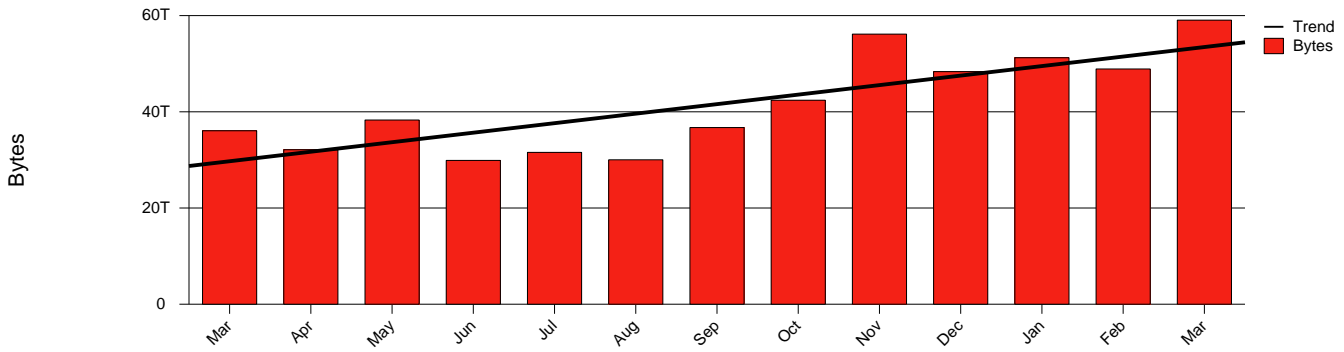

# Kalmar, HIK - Monthly Health Report

LAN/WAN

Report for 2004/03/31

Total Network Volume by Month

Total Network Volume by Week

Total Network Volume by Day

Situations to Watch

Rank	Element Name	Variable	Threshold	Monthly Average		Days to (from) Threshold
			Value	Actual	Predicted	
1	hik1-SRP(Out)	Volume (Bandwidth %)	80.000	4.435	4.044	Increasing
2	hik1-SRP(In)	Volume (Bandwidth %)	80.000	2.442	2.464	Increasing
3	hik2-SRP(In)	Volume (Bandwidth %)	80.000	0.002	0.002	Increasing
4	hik1-SRP(In)	Errors (% Frames)	5.000	0.000	0.000	Decreasing
5	hik2-SRP(Out)	Volume (Bandwidth %)	80.000	0.225	0.143	Decreasing