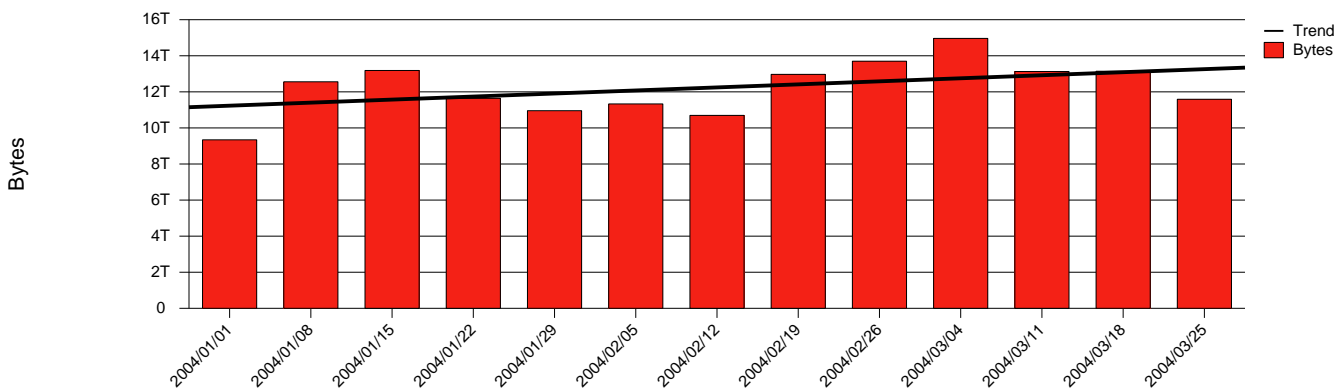

# Kalmar, HIK - Monthly Health Report

LAN/WAN

Report for 2004/03/31

Total Network Volume by Month

Total Network Volume by Week

Total Network Volume by Day

Situations to Watch

Rank	Element Name	Variable	Threshold	Monthly Average		Days to (from) Threshold
			Value	Actual	Predicted	
1	hik1-SRP(Out)	Volume (Bandwidth %)	80.000	4.435	4.044	Increasing
2	hik1-SRP(In)	Volume (Bandwidth %)	80.000	2.442	2.464	Increasing
3	hik2-SRP(In)	Volume (Bandwidth %)	80.000	0.002	0.002	Increasing
4	hik1-SRP(In)	Errors (% Frames)	5.000	0.000	0.000	Decreasing
5	hik2-SRP(Out)	Volume (Bandwidth %)	80.000	0.225	0.143	Decreasing