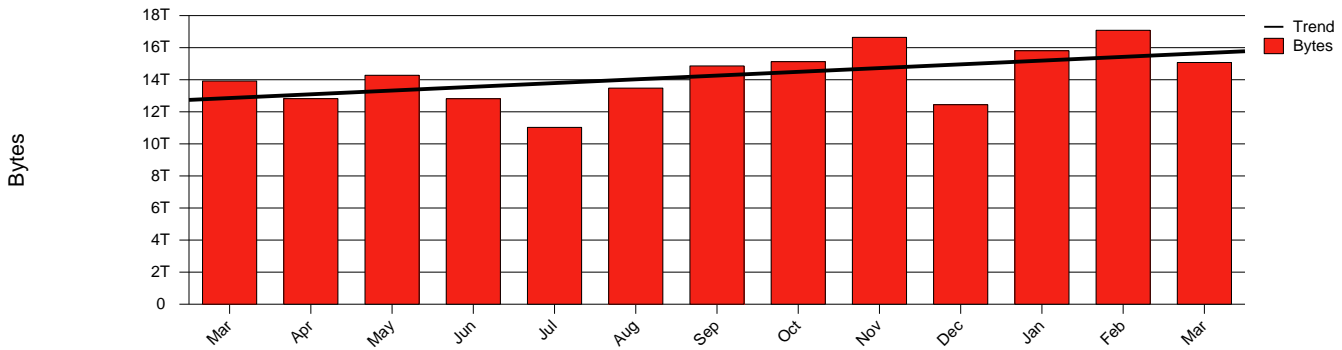

Göteborg, GU - Monthly Health Report

LAN/WAN

Report for 2004/03/31

Total Network Volume by Month

Total Network Volume by Week

Total Network Volume by Day

Situations to Watch

Rank	Element Name	Variable	Threshold	Monthly Average		Days to (from) Threshold
			Value	Actual	Predicted	
1	gu1-SRP(In)	Volume (Bandwidth %)	80.000	0.877	0.882	Increasing
2	gu1-SRP(Out)	Volume (Bandwidth %)	80.000	0.913	1.025	Increasing
3	gu2-SRP(Out)	Volume (Bandwidth %)	80.000	0.000	0.000	Increasing
4	gu1-SRP(In)	Errors (% Frames)	5.000	0.000	0.000	Increasing
5	gu2-SRP(In)	Volume (Bandwidth %)	80.000	0.023	0.026	Decreasing
6	gu2-SRP(In)	Errors (% Frames)	5.000	0.021	0.000	Decreasing