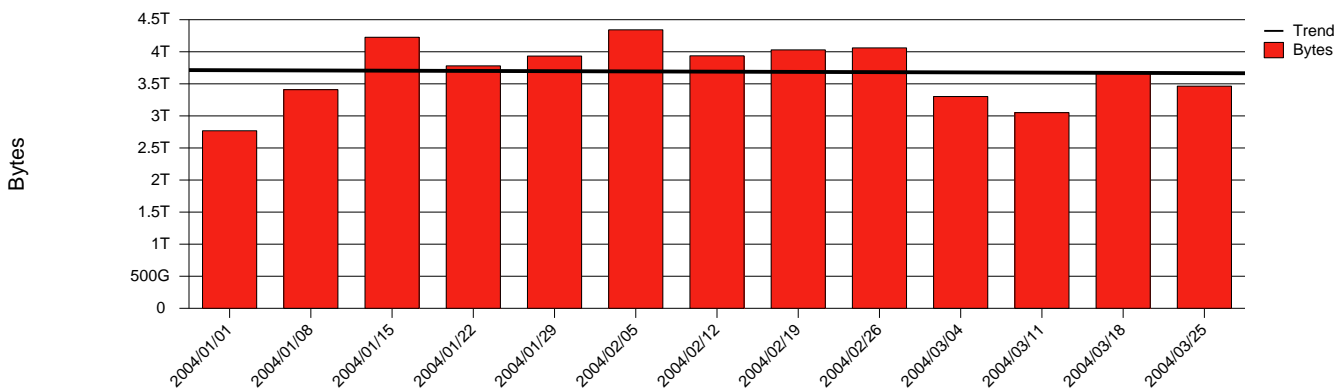

Göteborg, GU - Monthly Health Report

LAN/WAN

Report for 2004/03/31

Total Network Volume by Month

Total Network Volume by Week

Total Network Volume by Day

Situations to Watch

Rank	Element Name	Variable	Threshold	Monthly Average		Days to (from) Threshold
			Value	Actual	Predicted	
1	gu1-SRP(In)	Volume (Bandwidth %)	80.000	0.877	0.882	Increasing
2	gu1-SRP(Out)	Volume (Bandwidth %)	80.000	0.913	1.025	Increasing
3	gu2-SRP(Out)	Volume (Bandwidth %)	80.000	0.000	0.000	Increasing
4	gu1-SRP(In)	Errors (% Frames)	5.000	0.000	0.000	Increasing
5	gu2-SRP(In)	Volume (Bandwidth %)	80.000	0.023	0.026	Decreasing
6	gu2-SRP(In)	Errors (% Frames)	5.000	0.021	0.000	Decreasing