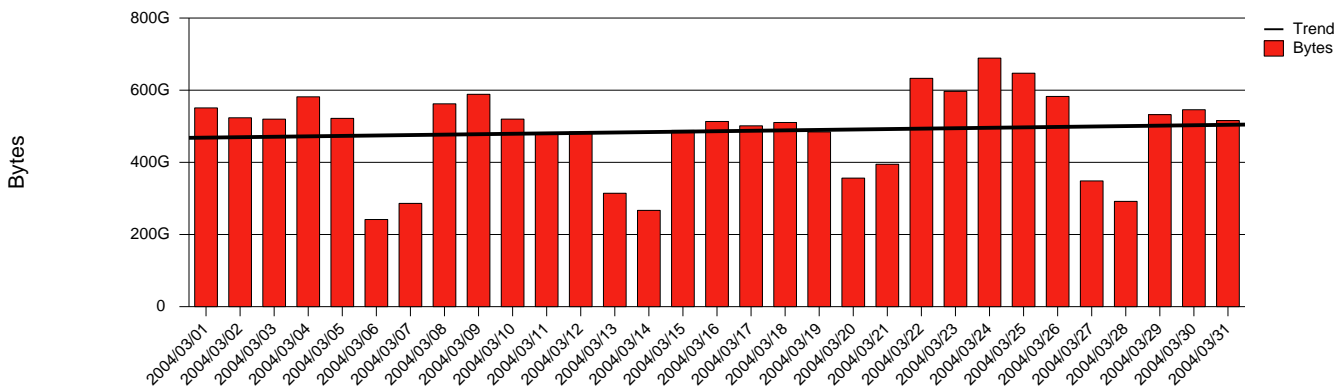

Göteborg, GU - Monthly Health Report

LAN/WAN

Report for 2004/03/31

Total Network Volume by Month

Total Network Volume by Week

Total Network Volume by Day

Situations to Watch

Rank	Element Name	Variable	Threshold	Monthly Average		Days to (from) Threshold
			Value	Actual	Predicted	
1	gu1-SRP(In)	Volume (Bandwidth %)	80.000	0.877	0.882	Increasing
2	gu1-SRP(Out)	Volume (Bandwidth %)	80.000	0.913	1.025	Increasing
3	gu2-SRP(Out)	Volume (Bandwidth %)	80.000	0.000	0.000	Increasing
4	gu1-SRP(In)	Errors (% Frames)	5.000	0.000	0.000	Increasing
5	gu2-SRP(In)	Volume (Bandwidth %)	80.000	0.023	0.026	Decreasing
6	gu2-SRP(In)	Errors (% Frames)	5.000	0.021	0.000	Decreasing