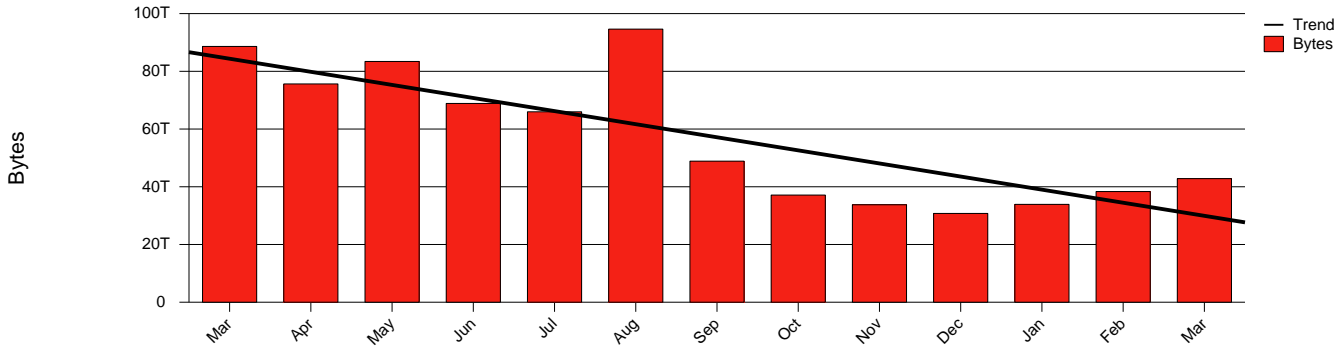

Göteborg, Chalmers - Monthly Health Report

LAN/WAN

Report for 2004/03/31

Total Network Volume by Month

Total Network Volume by Week

Total Network Volume by Day

Situations to Watch

Rank	Element Name	Variable	Threshold	Monthly Average		Days to (from)
			Value	Actual	Predicted	Threshold
1	chalmers1-SRP(Out)	Volume (Bandwidth %)	80.000	1.562	1.449	Increasing
2	chalmers1-SRP(In)	Volume (Bandwidth %)	80.000	1.225	1.206	Increasing
3	chalmers1-SRP(In)	Errors (% Frames)	5.000	0.019	0.013	Increasing
4	chalmers1-SRP(In)	Discards (% Frames)	10.000	0.000	0.000	Decreasing
5	chalmers2-SRP(In)	Volume (Bandwidth %)	80.000	0.809	0.065	Decreasing
6	chalmers2-SRP(In)	Discards (% Frames)	10.000	0.000	0.000	Decreasing
7	chalmers2-SRP(Out)	Volume (Bandwidth %)	80.000	1.556	0.681	Decreasing
8	chalmers2-SRP(Out)	Discards (% Frames)	10.000	0.000	0.000	Decreasing