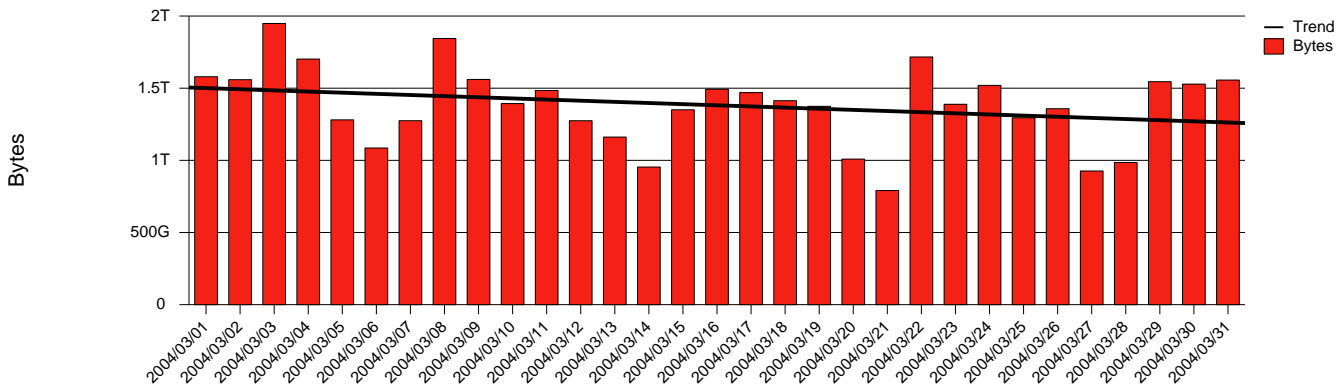

Göteborg, Chalmers - Monthly Health Report

LAN/WAN

Report for 2004/03/31

Total Network Volume by Month

Total Network Volume by Week

Total Network Volume by Day

Situations to Watch

Rank	Element Name	Variable	Threshold	Monthly Average		Days to (from)
			Value	Actual	Predicted	Threshold
1	chalmers1-SRP(Out)	Volume (Bandwidth %)	80.000	1.562	1.449	Increasing
2	chalmers1-SRP(In)	Volume (Bandwidth %)	80.000	1.225	1.206	Increasing
3	chalmers1-SRP(In)	Errors (% Frames)	5.000	0.019	0.013	Increasing
4	chalmers1-SRP(In)	Discards (% Frames)	10.000	0.000	0.000	Decreasing
5	chalmers2-SRP(In)	Volume (Bandwidth %)	80.000	0.809	0.065	Decreasing
6	chalmers2-SRP(In)	Discards (% Frames)	10.000	0.000	0.000	Decreasing
7	chalmers2-SRP(Out)	Volume (Bandwidth %)	80.000	1.556	0.681	Decreasing
8	chalmers2-SRP(Out)	Discards (% Frames)	10.000	0.000	0.000	Decreasing