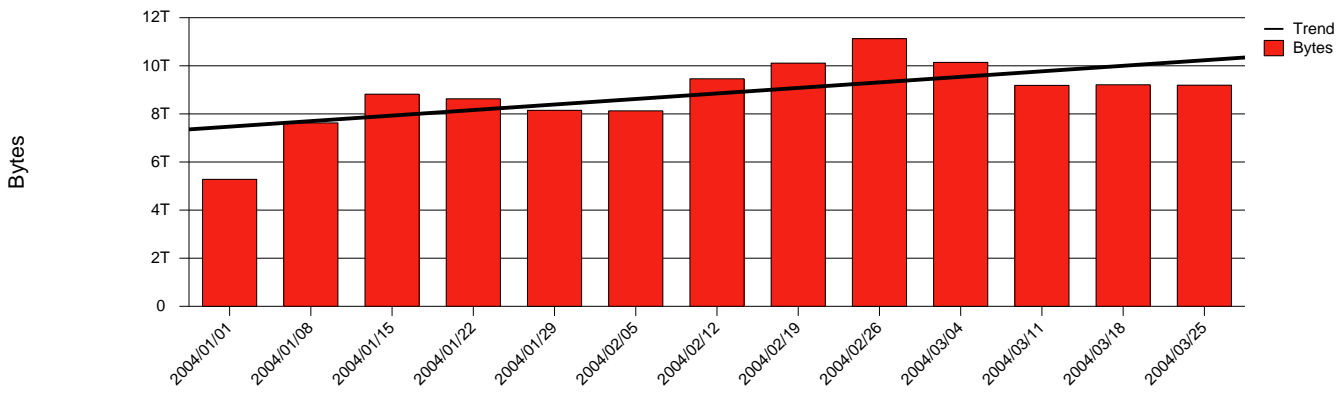

Göteborg, Chalmers - Monthly Health Report

LAN/WAN

Report for 2004/03/31

Total Network Volume by Month

Total Network Volume by Week

Total Network Volume by Day

Situations to Watch

Rank	Element Name	Variable	Threshold	Monthly Average		Days to (from)
			Value	Actual	Predicted	Threshold
1	chalmers1-SRP(Out)	Volume (Bandwidth %)	80.000	1.562	1.449	Increasing
2	chalmers1-SRP(In)	Volume (Bandwidth %)	80.000	1.225	1.206	Increasing
3	chalmers1-SRP(In)	Errors (% Frames)	5.000	0.019	0.013	Increasing
4	chalmers1-SRP(In)	Discards (% Frames)	10.000	0.000	0.000	Decreasing
5	chalmers2-SRP(In)	Volume (Bandwidth %)	80.000	0.809	0.065	Decreasing
6	chalmers2-SRP(In)	Discards (% Frames)	10.000	0.000	0.000	Decreasing
7	chalmers2-SRP(Out)	Volume (Bandwidth %)	80.000	1.556	0.681	Decreasing
8	chalmers2-SRP(Out)	Discards (% Frames)	10.000	0.000	0.000	Decreasing