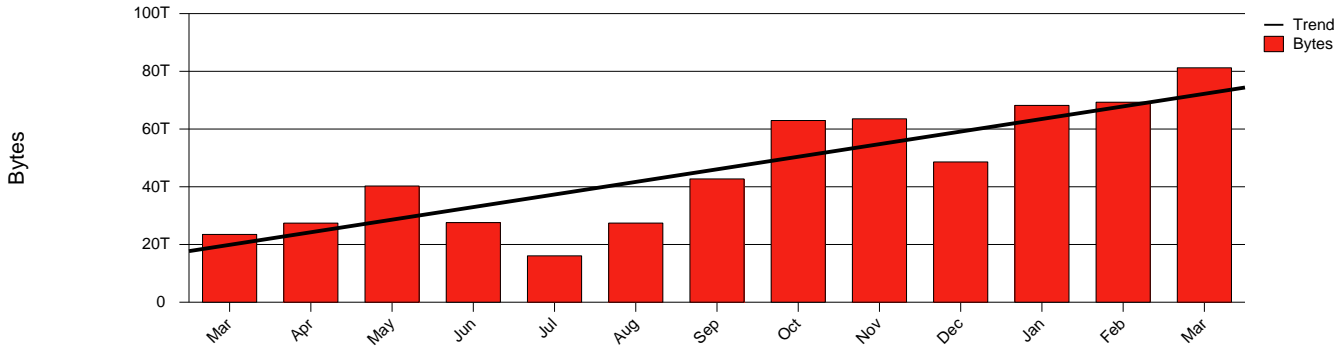

Gävle, HIG - Monthly Health Report

LAN/WAN

Report for 2004/03/31

Total Network Volume by Month

Total Network Volume by Week

Total Network Volume by Day

Situations to Watch

Rank	Element Name	Variable	Threshold	Monthly Average		Days to (from) Threshold
			Value	Actual	Predicted	
1	hig1-SRP(Out)	Volume (Bandwidth %)	80.000	3.553	3.187	Increasing
2	hig2-SRP(Out)	Volume (Bandwidth %)	80.000	3.379	3.080	Increasing
3	hig2-SRP(In)	Volume (Bandwidth %)	80.000	0.675	1.981	Increasing
4	hig1-SRP(In)	Volume (Bandwidth %)	80.000	2.164	0.843	Increasing
5	hig1-SRP(In)	Errors (% Frames)	5.000	0.000	0.001	Increasing
6	hig2-SRP(In)	Errors (% Frames)	5.000	0.000	0.003	Decreasing