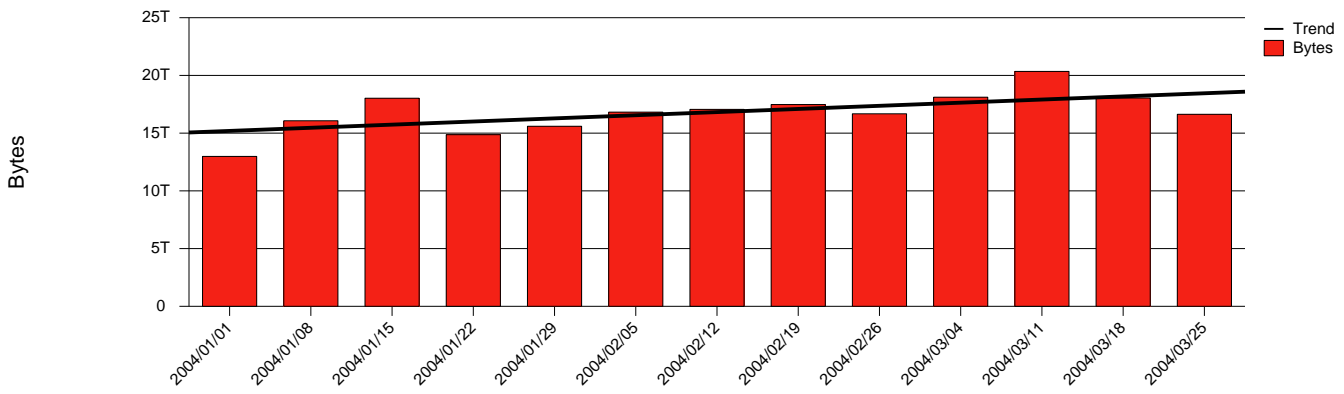

Gävle, HIG - Monthly Health Report

LAN/WAN

Report for 2004/03/31

Total Network Volume by Month

Total Network Volume by Week

Total Network Volume by Day

Situations to Watch

Rank	Element Name	Variable	Threshold	Monthly Average		Days to (from) Threshold
			Value	Actual	Predicted	
1	hig1-SRP(Out)	Volume (Bandwidth %)	80.000	3.553	3.187	Increasing
2	hig2-SRP(Out)	Volume (Bandwidth %)	80.000	3.379	3.080	Increasing
3	hig2-SRP(In)	Volume (Bandwidth %)	80.000	0.675	1.981	Increasing
4	hig1-SRP(In)	Volume (Bandwidth %)	80.000	2.164	0.843	Increasing
5	hig1-SRP(In)	Errors (% Frames)	5.000	0.000	0.001	Increasing
6	hig2-SRP(In)	Errors (% Frames)	5.000	0.000	0.003	Decreasing