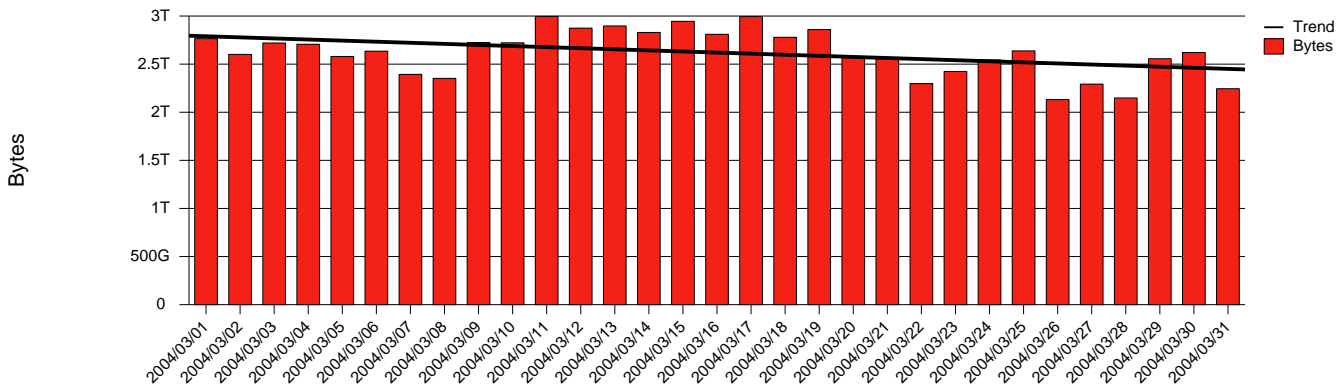

Gävle, HIG - Monthly Health Report

LAN/WAN

Report for 2004/03/31

Total Network Volume by Month

Total Network Volume by Week

Total Network Volume by Day

Situations to Watch

Rank	Element Name	Variable	Threshold	Monthly Average		Days to (from) Threshold
			Value	Actual	Predicted	
1	hig1-SRP(Out)	Volume (Bandwidth %)	80.000	3.553	3.187	Increasing
2	hig2-SRP(Out)	Volume (Bandwidth %)	80.000	3.379	3.080	Increasing
3	hig2-SRP(In)	Volume (Bandwidth %)	80.000	0.675	1.981	Increasing
4	hig1-SRP(In)	Volume (Bandwidth %)	80.000	2.164	0.843	Increasing
5	hig1-SRP(In)	Errors (% Frames)	5.000	0.000	0.001	Increasing
6	hig2-SRP(In)	Errors (% Frames)	5.000	0.000	0.003	Decreasing