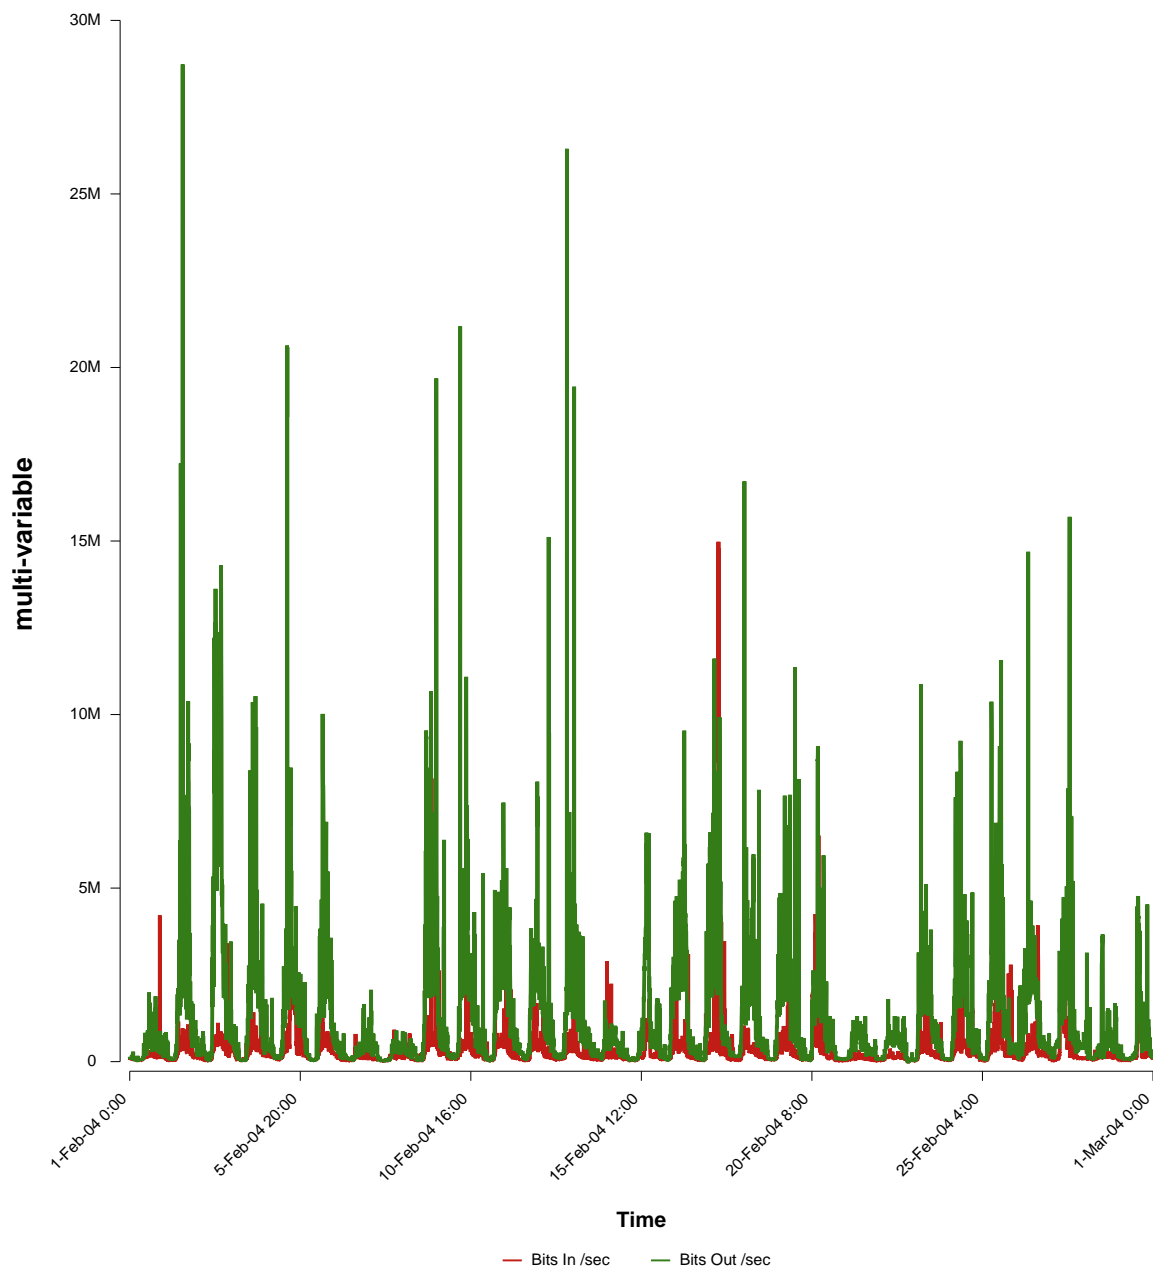

eHealth Trend Report

Divide by Time

SLU-Alnarp
BW: 100.0 Mbs

From: 2004/02/01 00:00
To: 2004/02/29 23:59

Created: 2004/03/02 10:05:28