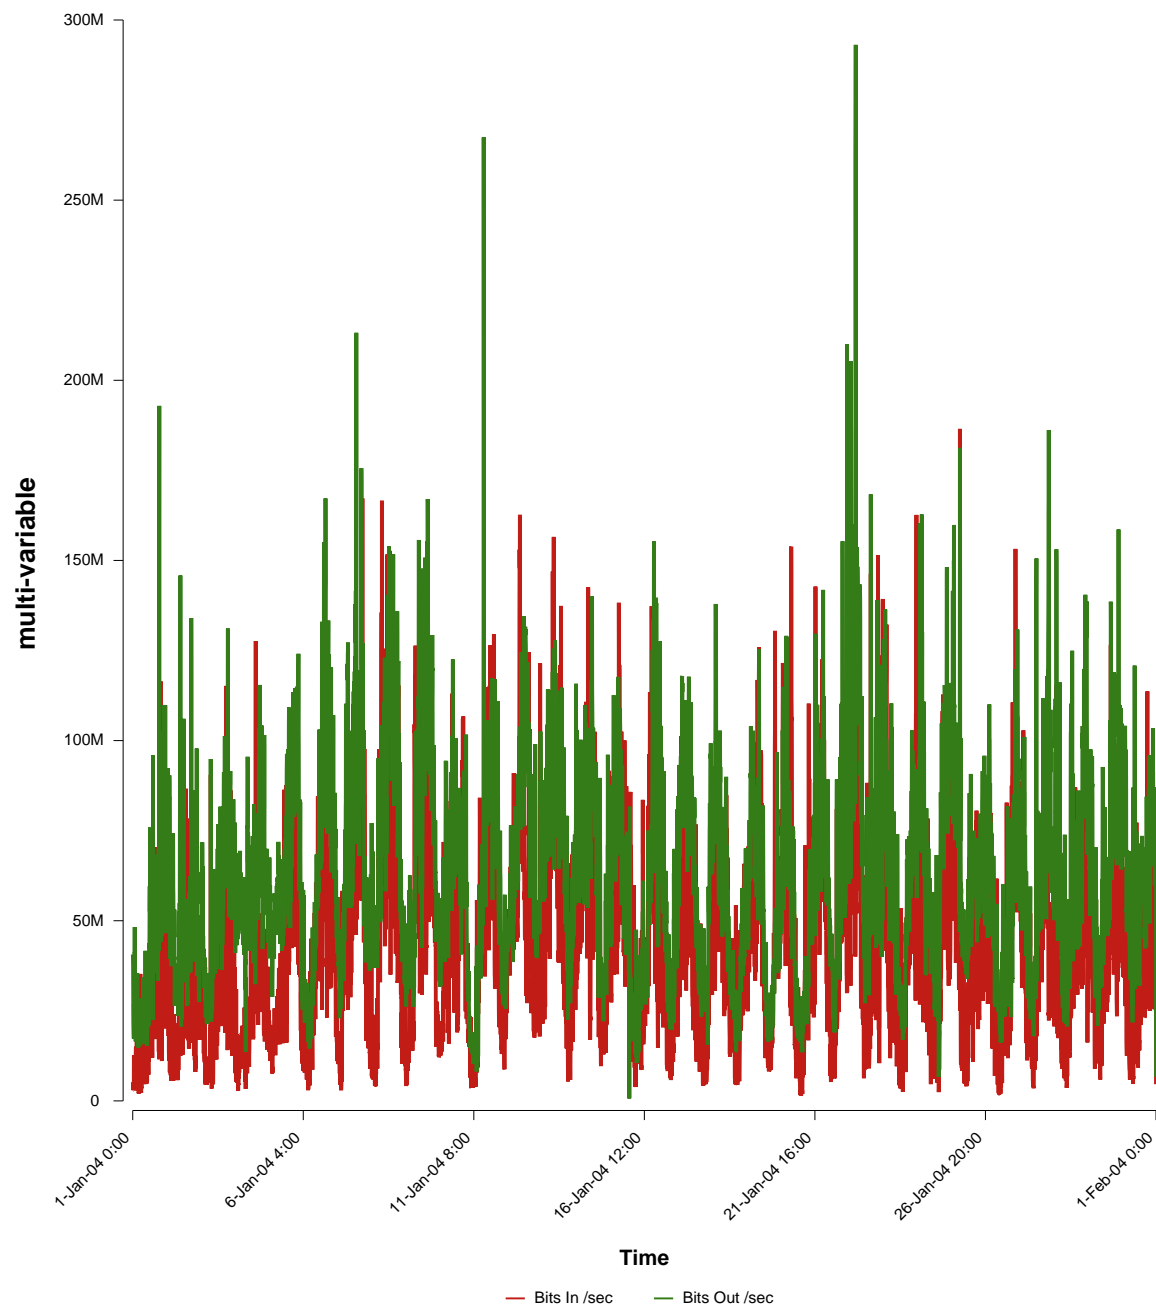

eHealth Trend Report

Divide by Time

SUNET-A-VISBY-HGO

From: 2004/01/01 00:00
To: 2004/01/31 23:59

Created: 2004/02/02 07:45:44