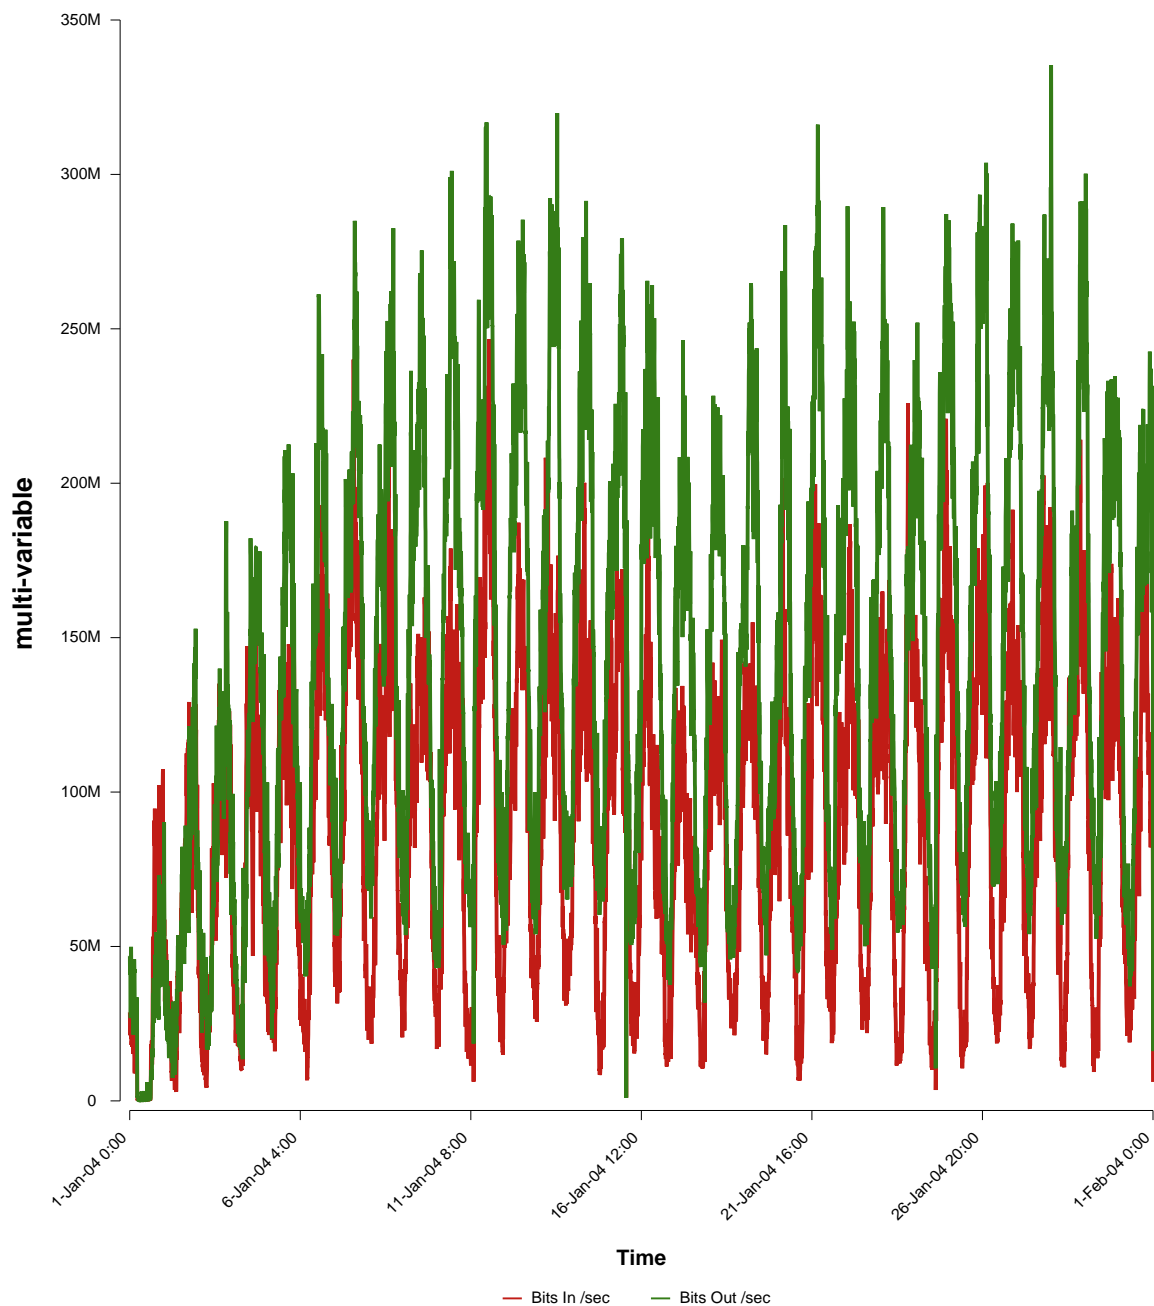

# eHealth Trend Report

Divide by Time

## SUNET-A-VAXJO-VXU

From: 2004/01/01 00:00  
To: 2004/01/31 23:59

Created: 2004/02/02 07:30:40